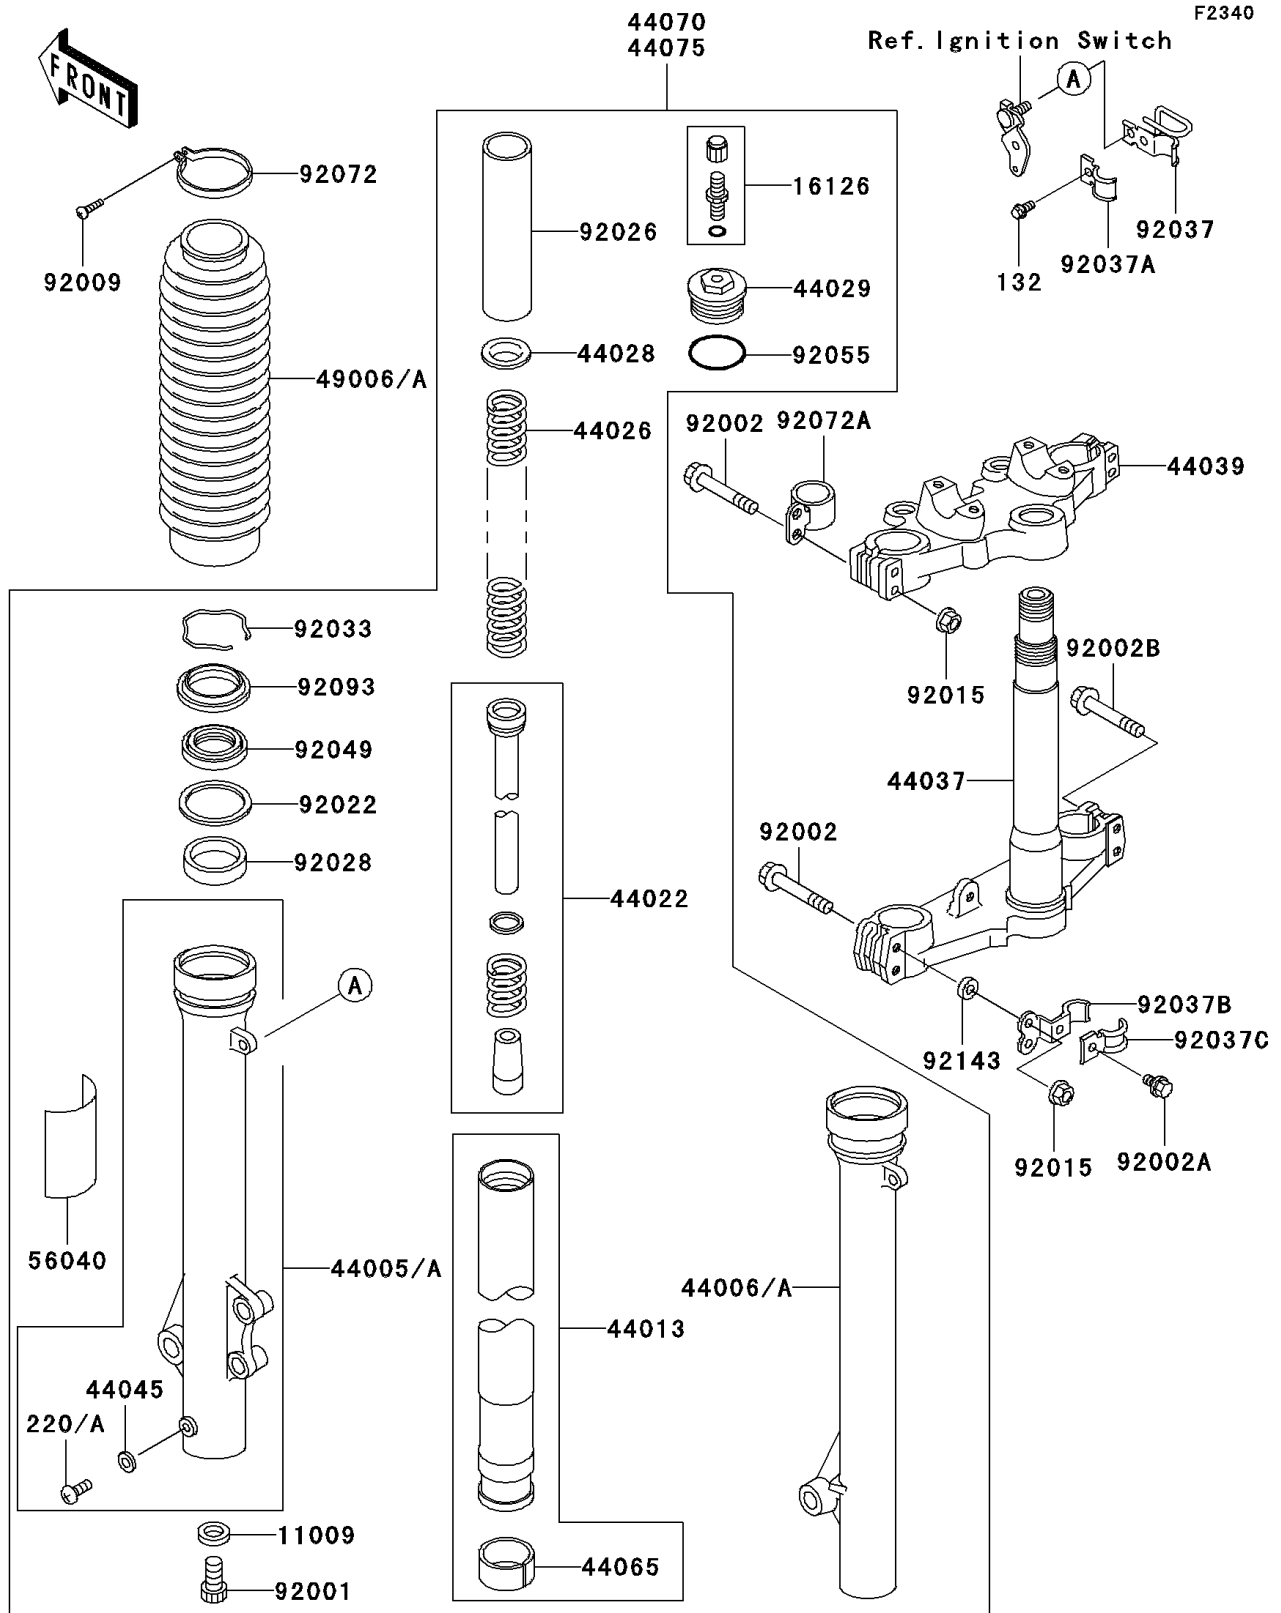

2005 KLR650

PARTS DIAGRAM

Front Fork

2005 KLR650

PARTS LIST

Front Fork

Kawasaki

Let the Good Times Roll®

ITEM NAME

PART NUMBER

QUANTITY
