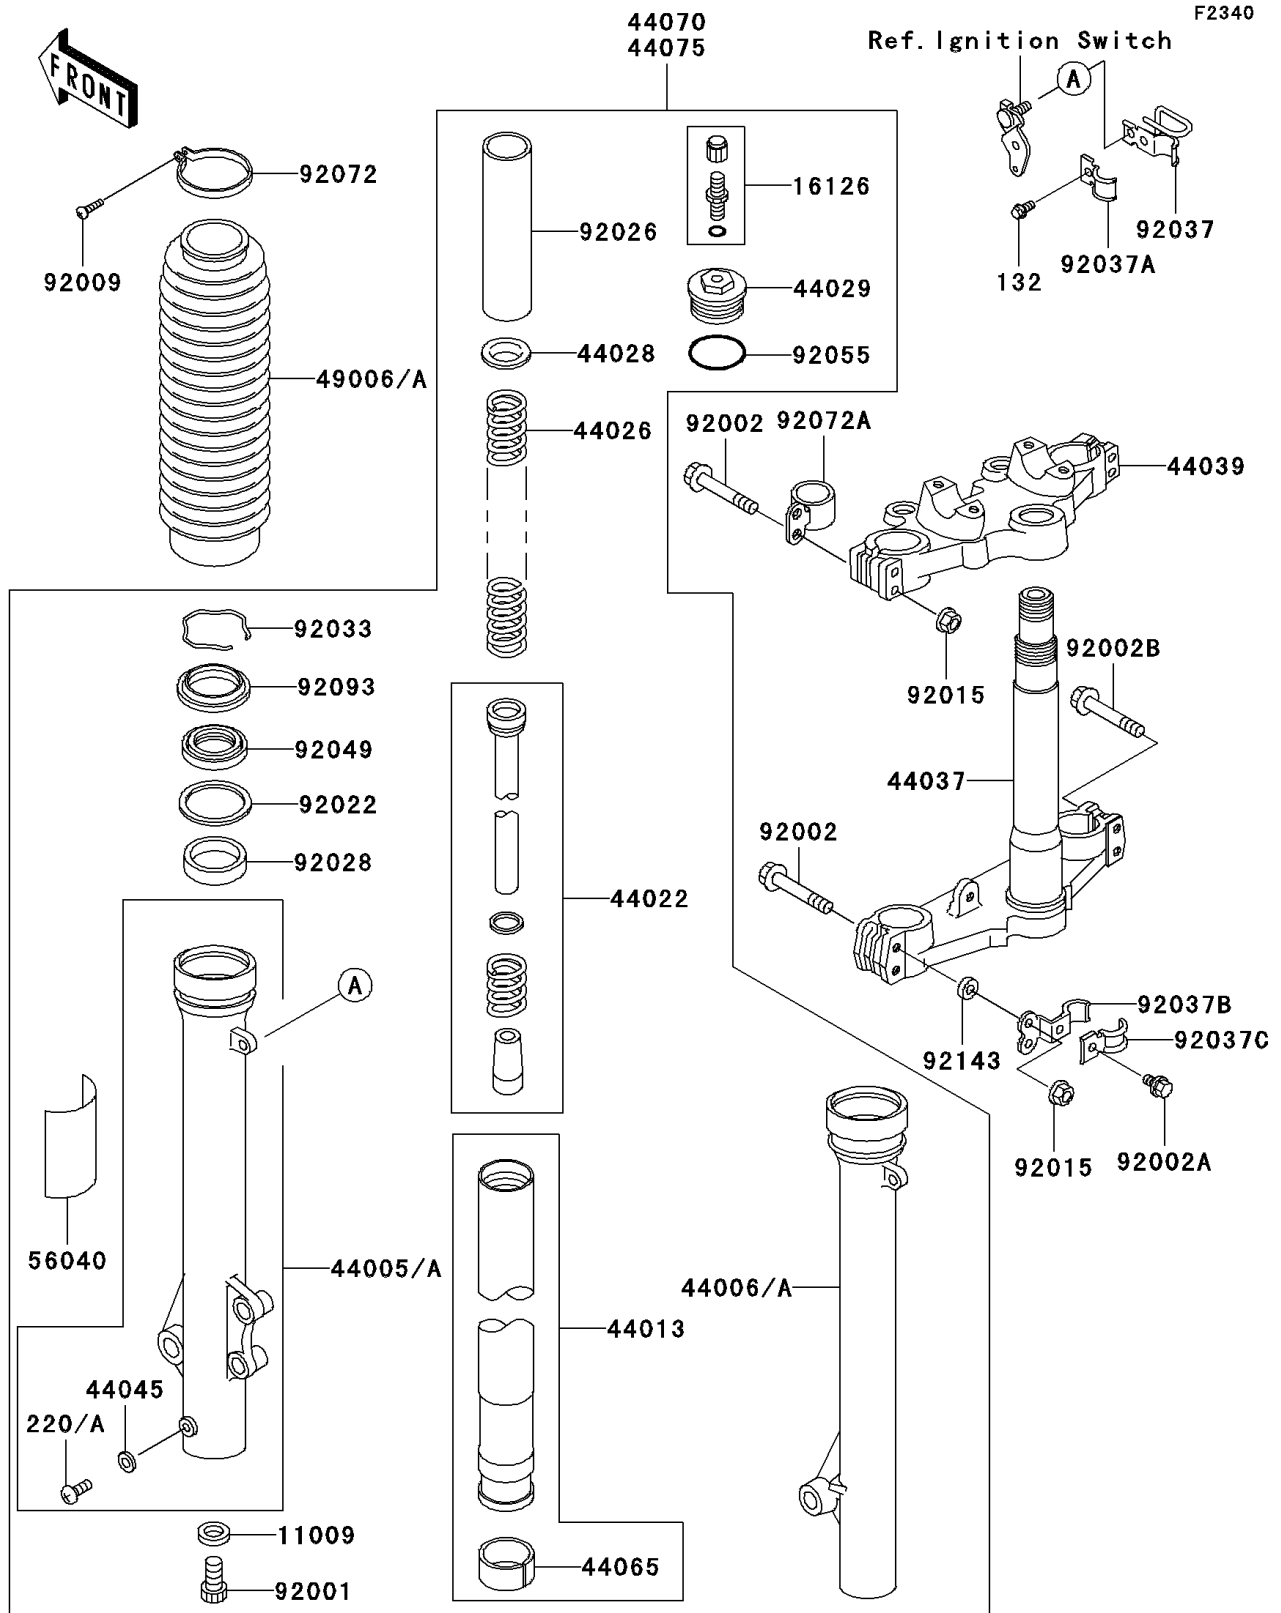

2003 KLR650

PARTS DIAGRAM

Front Fork

2003 KLR650

PARTS LIST

Front Fork

Kawasaki

Let the Good Times Roll®

ITEM NAME

PART NUMBER

QUANTITY
