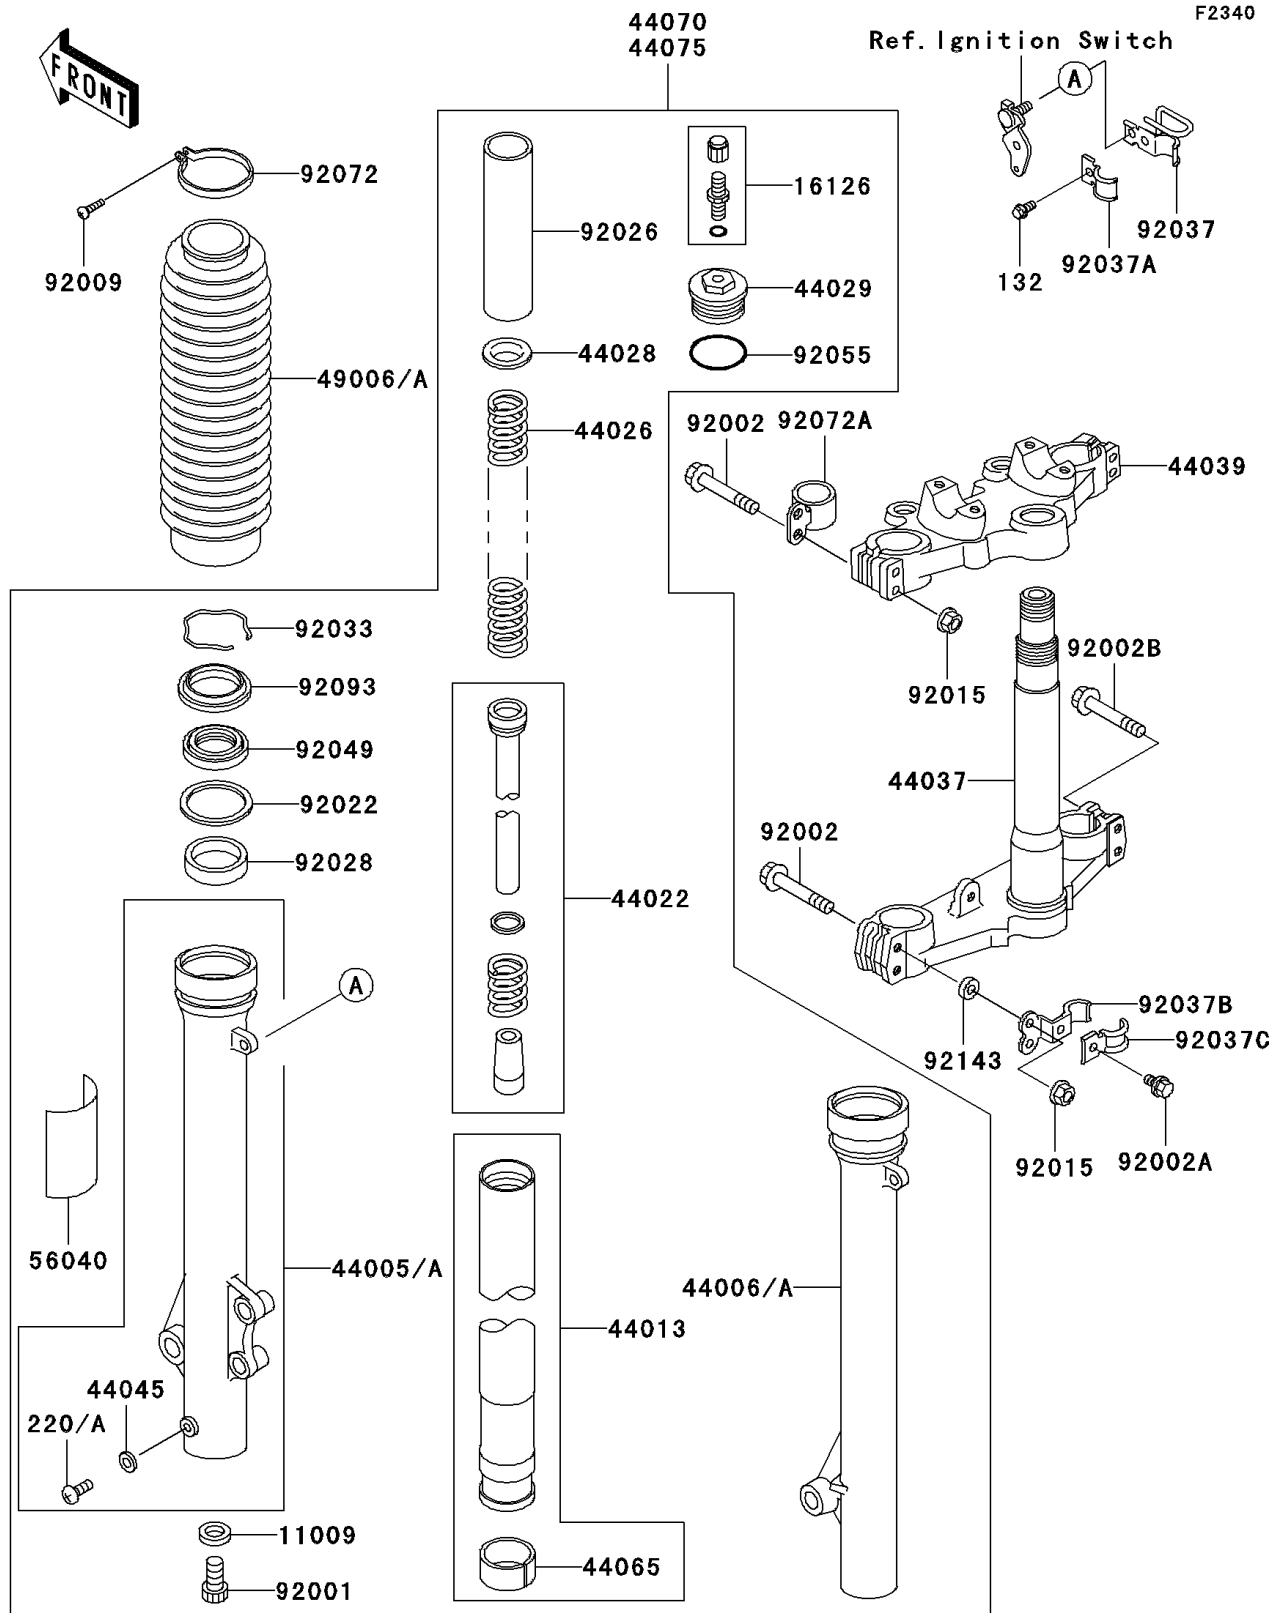

2001 KLR650

PARTS DIAGRAM

Front Fork

2001 KLR650

PARTS LIST

Front Fork

ITEM NAME

PART NUMBER

QUANTITY
