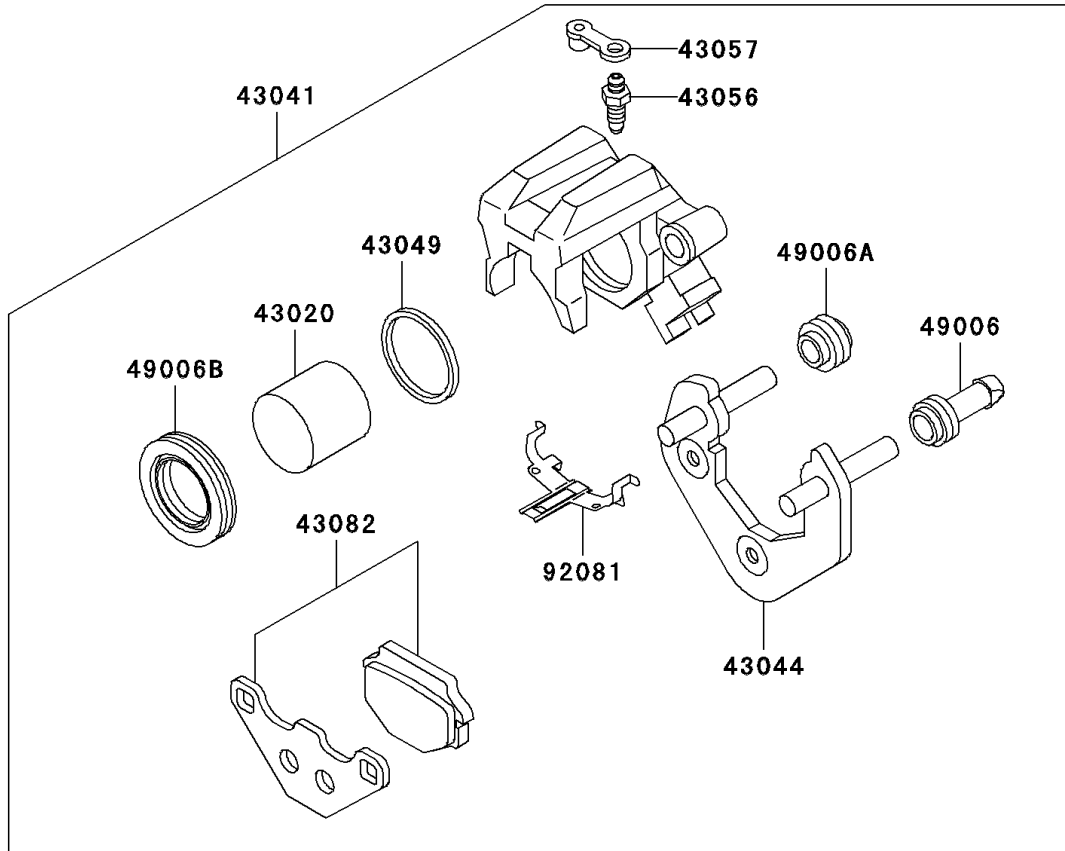

2003 KLR650

PARTS DIAGRAM

Rear Brake(A15-A17)

F2294

2003 KLR650

PARTS LIST

Rear Brake(A15-A17)

ITEM NAME

PART NUMBER

QUANTITY
