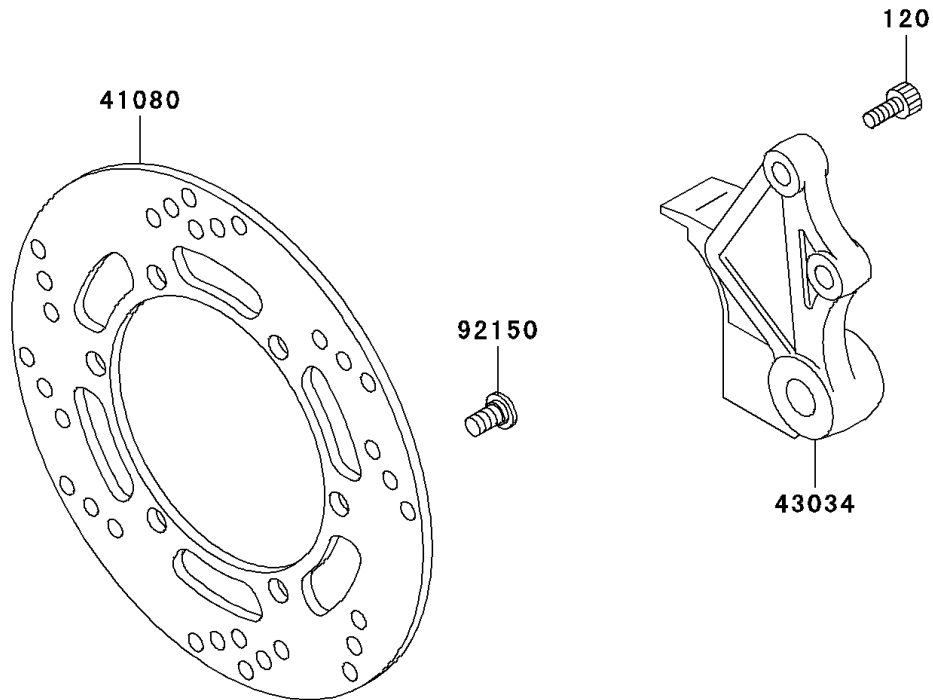

2003 KLR650

PARTS DIAGRAM

Rear Brake(A15-A17)

F2294

2003 KLR650

PARTS LIST

Rear Brake(A15-A17)

ITEM NAME

PART NUMBER

QUANTITY
