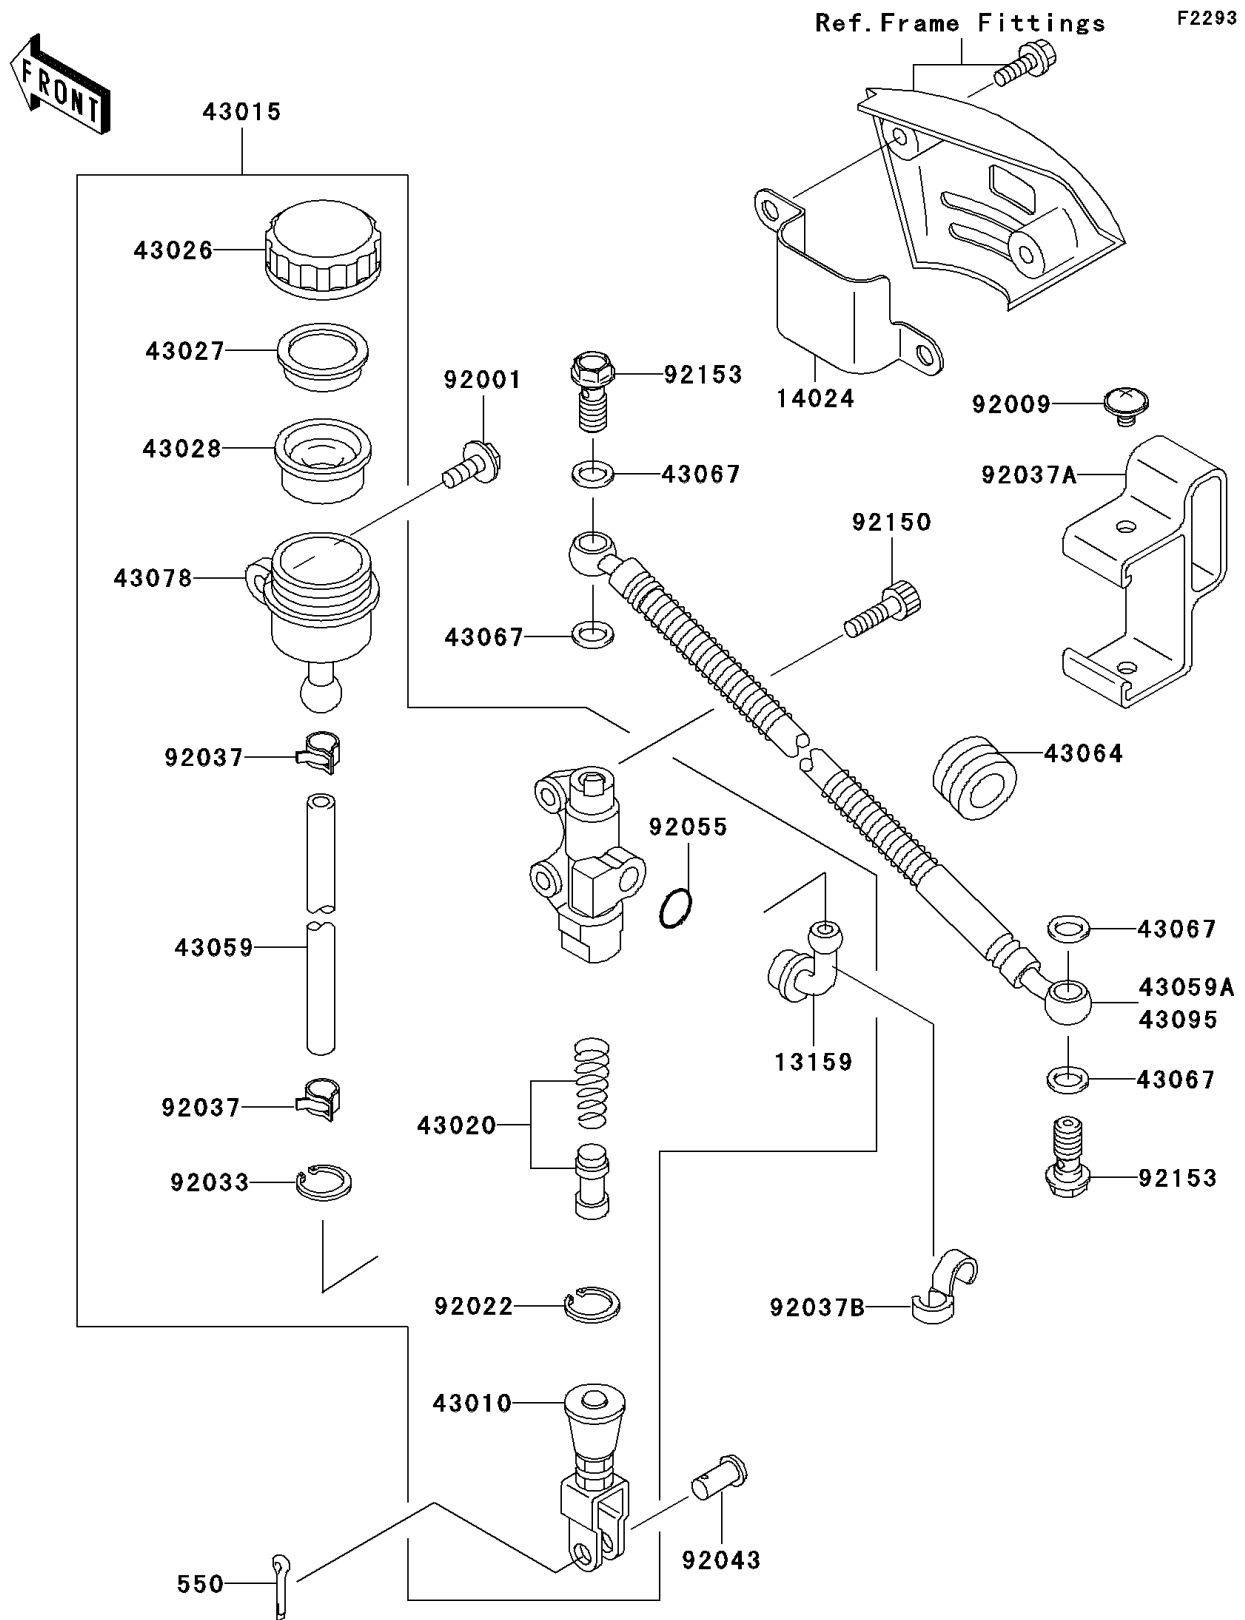

2001 KLR650

PARTS DIAGRAM

Rear Master Cylinder

2001 KLR650

PARTS LIST

Rear Master Cylinder

ITEM NAME

PART NUMBER

QUANTITY
