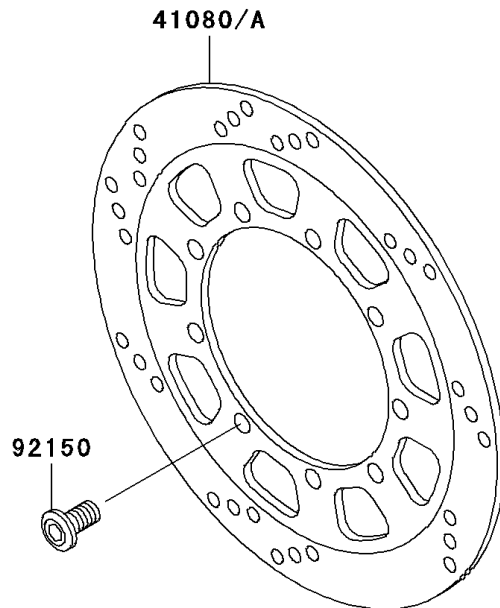

2004 KLR650

PARTS DIAGRAM

Front Brake(A18/A19)

F2292A

2004 KLR650

PARTS LIST

Front Brake(A18/A19)

Kawasaki

Let the Good Times Roll®

ITEM NAME

PART NUMBER

QUANTITY
