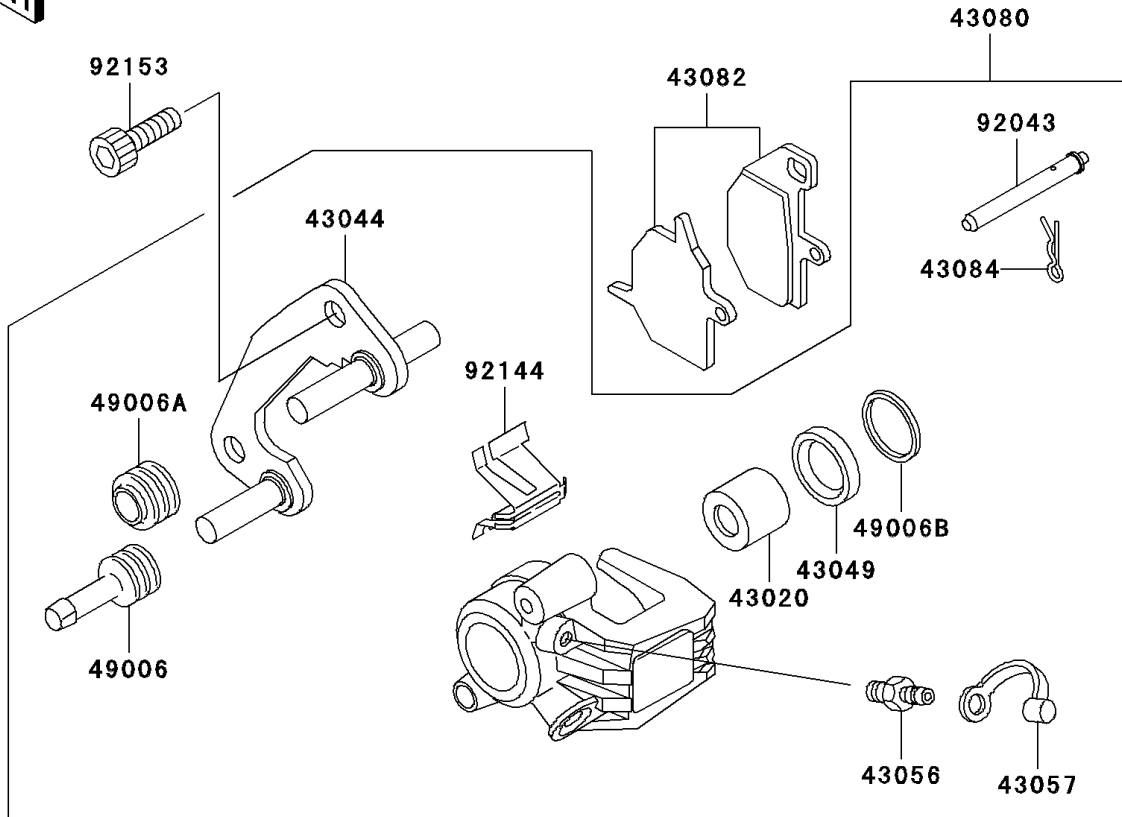

2004 KLR650

PARTS DIAGRAM

Front Brake(A18/A19)

F2292A

2004 KLR650

PARTS LIST

Front Brake(A18/A19)

Kawasaki

Let the Good Times Roll®

ITEM NAME

PART NUMBER

QUANTITY
