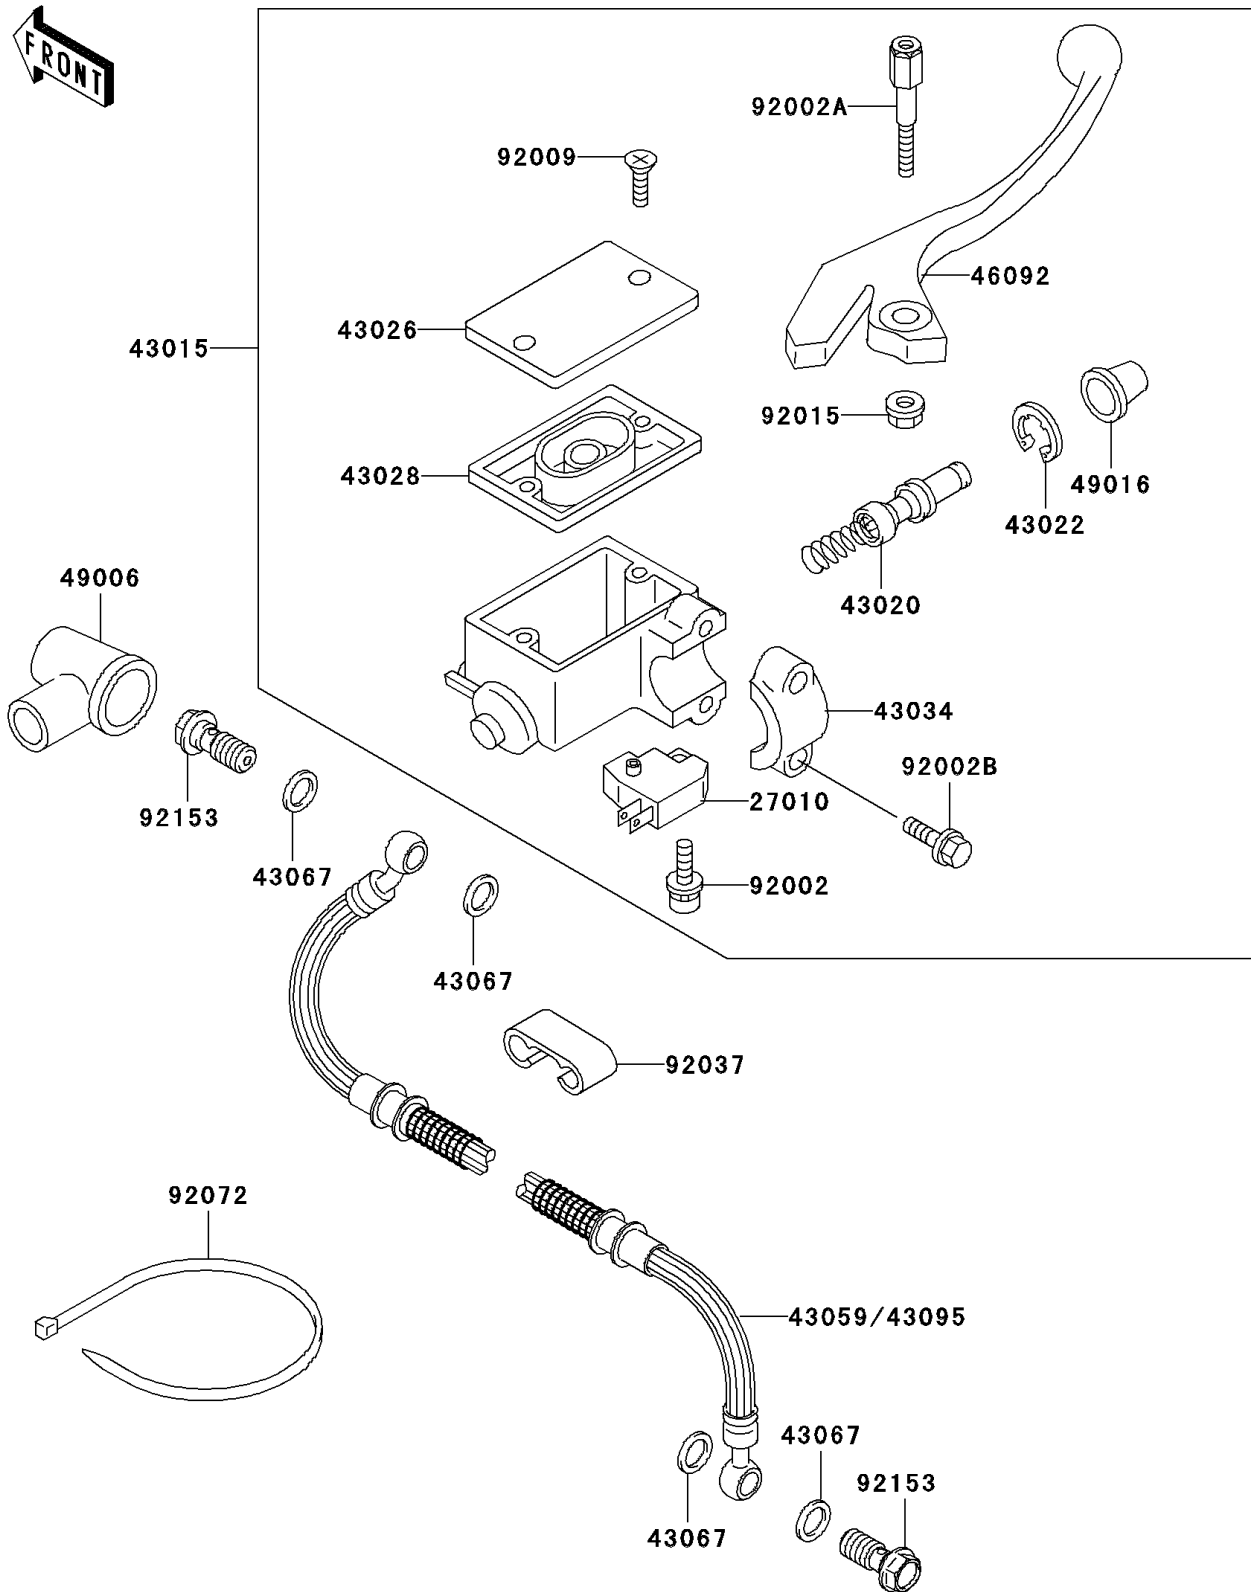

2002 KLR650

PARTS DIAGRAM

Front Master Cylinder

F2291

2002 KLR650

PARTS LIST

Front Master Cylinder

ITEM NAME	PART NUMBER	QUANTITY
SWITCH,BRAKE (Ref # 27010)	27010-1170	1
CYLINDER-ASSY-MASTER,FR (Ref # 43015)	43015-1475	1
PISTON-COMP-BRAKE (Ref # 43020)	43020-1031	1
STOPPER-BRAKE,PISTON (Ref # 43022)	43022-1010	1
CAP-BRAKE (Ref # 43026)	43026-1074	1
DIAPHRAGM (Ref # 43028)	43028-1061	1
HOLDER-BRAKE,MASTER CYLINDER (Ref # 43034)	43034-1016	1
HOSE-BRAKE,FR (Ref # 43059)	43059-1800	1
WASHER,10.5X15X1.5 (Ref # 43067)	43067-001	4
LEVER-GRIP,FRONT BRAKE (Ref # 46092)	46092-1135	1
BOOT,DUST (Ref # 49006)	49006-1040	1
COVER-SEAL,MASTER CYLINDER (Ref # 49016)	49016-1044	1
BOLT,SCREW,4X12 (Ref # 92002)	92002-1323	1
BOLT,LEVER SET (Ref # 92002A)	92002-1879	1
BOLT (Ref # 92002B)	92002-1894	2
SCREW,4MM (Ref # 92009)	92009-1458	2
NUT,FLANGED,6MM,BLACK (Ref # 92015)	92015-1233	1
CLAMP,BRAKE HOSE (Ref # 92037)	92037-1529	2
BAND,L=365 (Ref # 92072)	92072-1197	1
BOLT,OIL,L=23 (Ref # 92153)	92153-0627	2