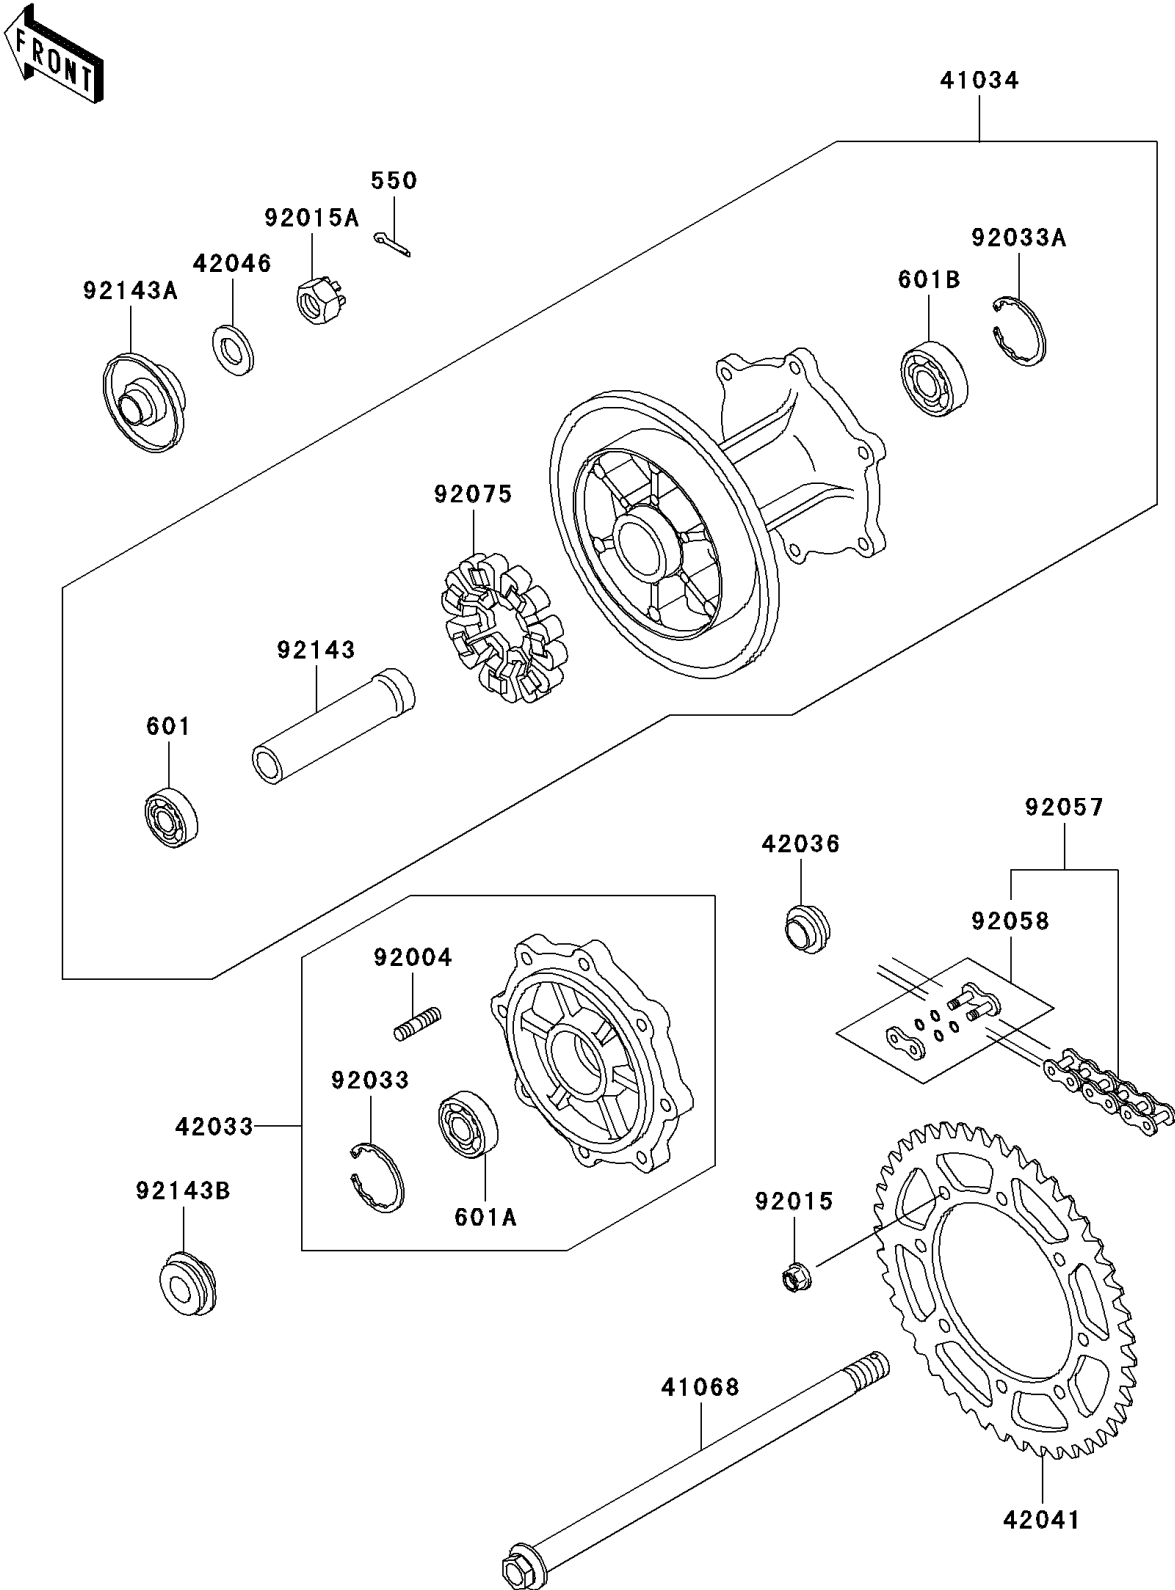

2003 KLR650

PARTS DIAGRAM

Rear Hub

F2240

2003 KLR650

PARTS LIST

Rear Hub

ITEM NAME

PART NUMBER

QUANTITY
