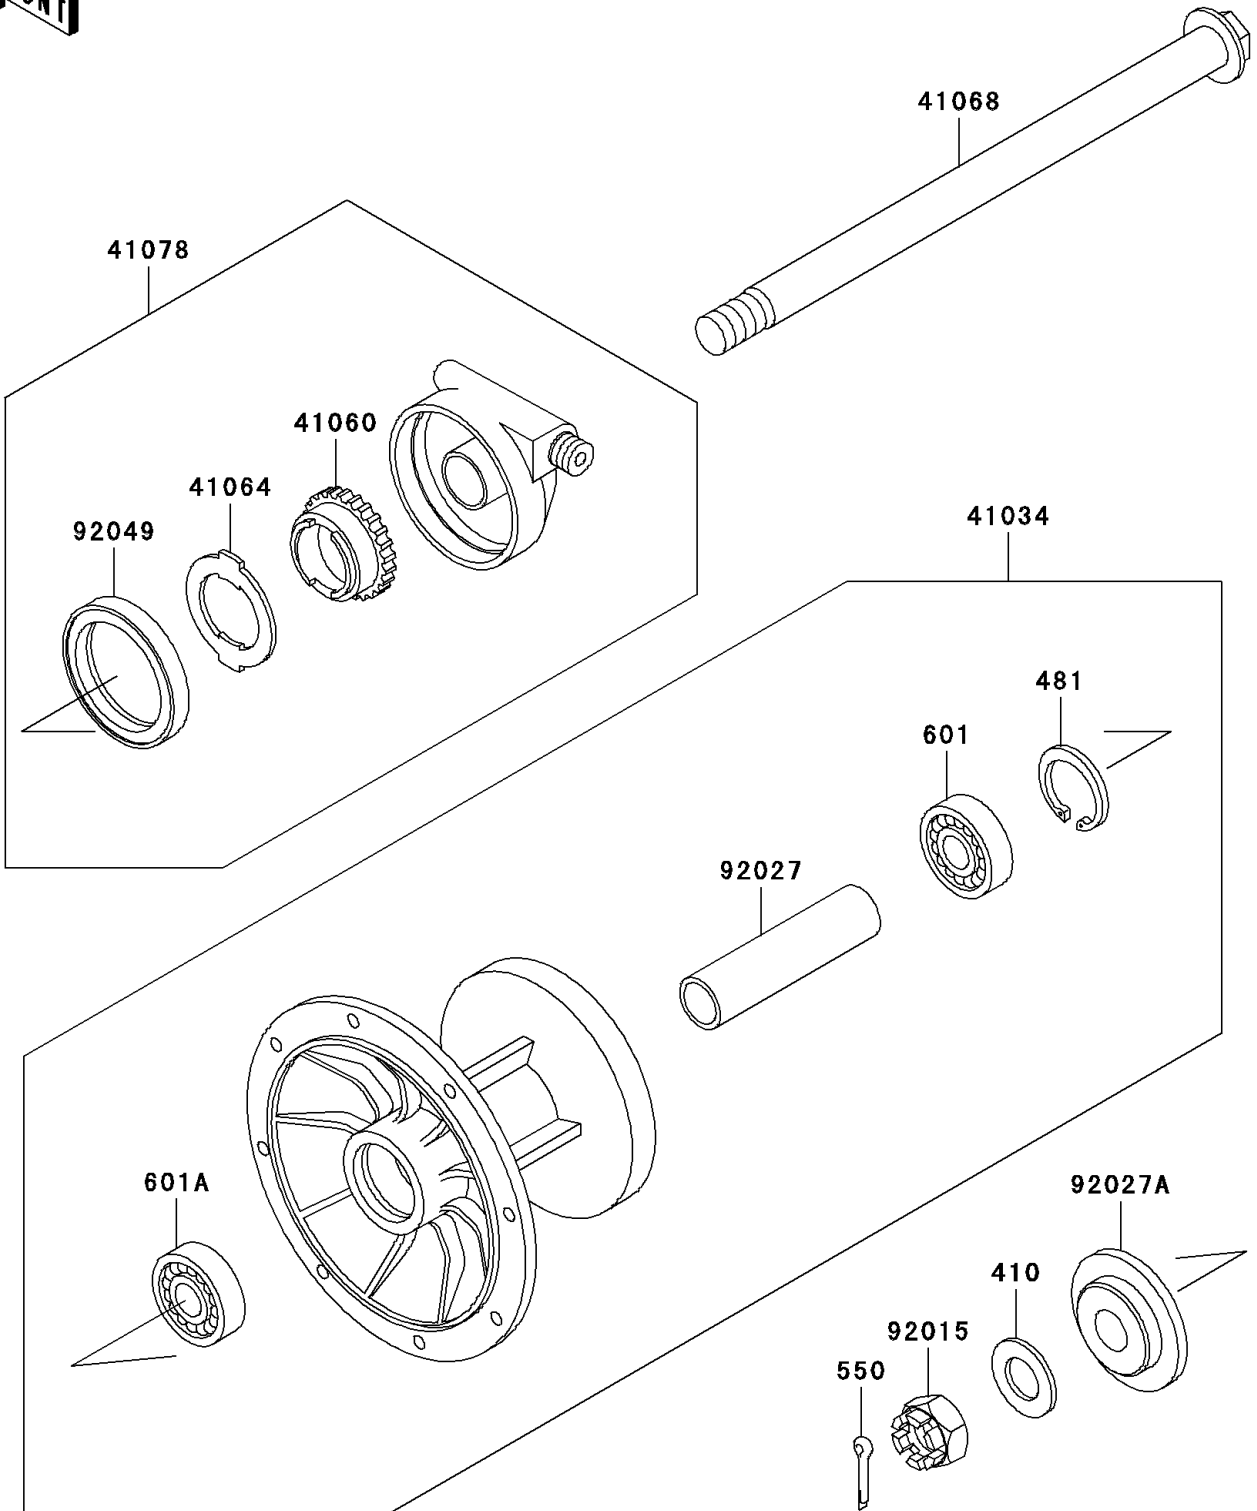

2005 KLR650

PARTS DIAGRAM

Front Hub

F2230

2005 KLR650

PARTS LIST

Front Hub

ITEM NAME

PART NUMBER

QUANTITY
