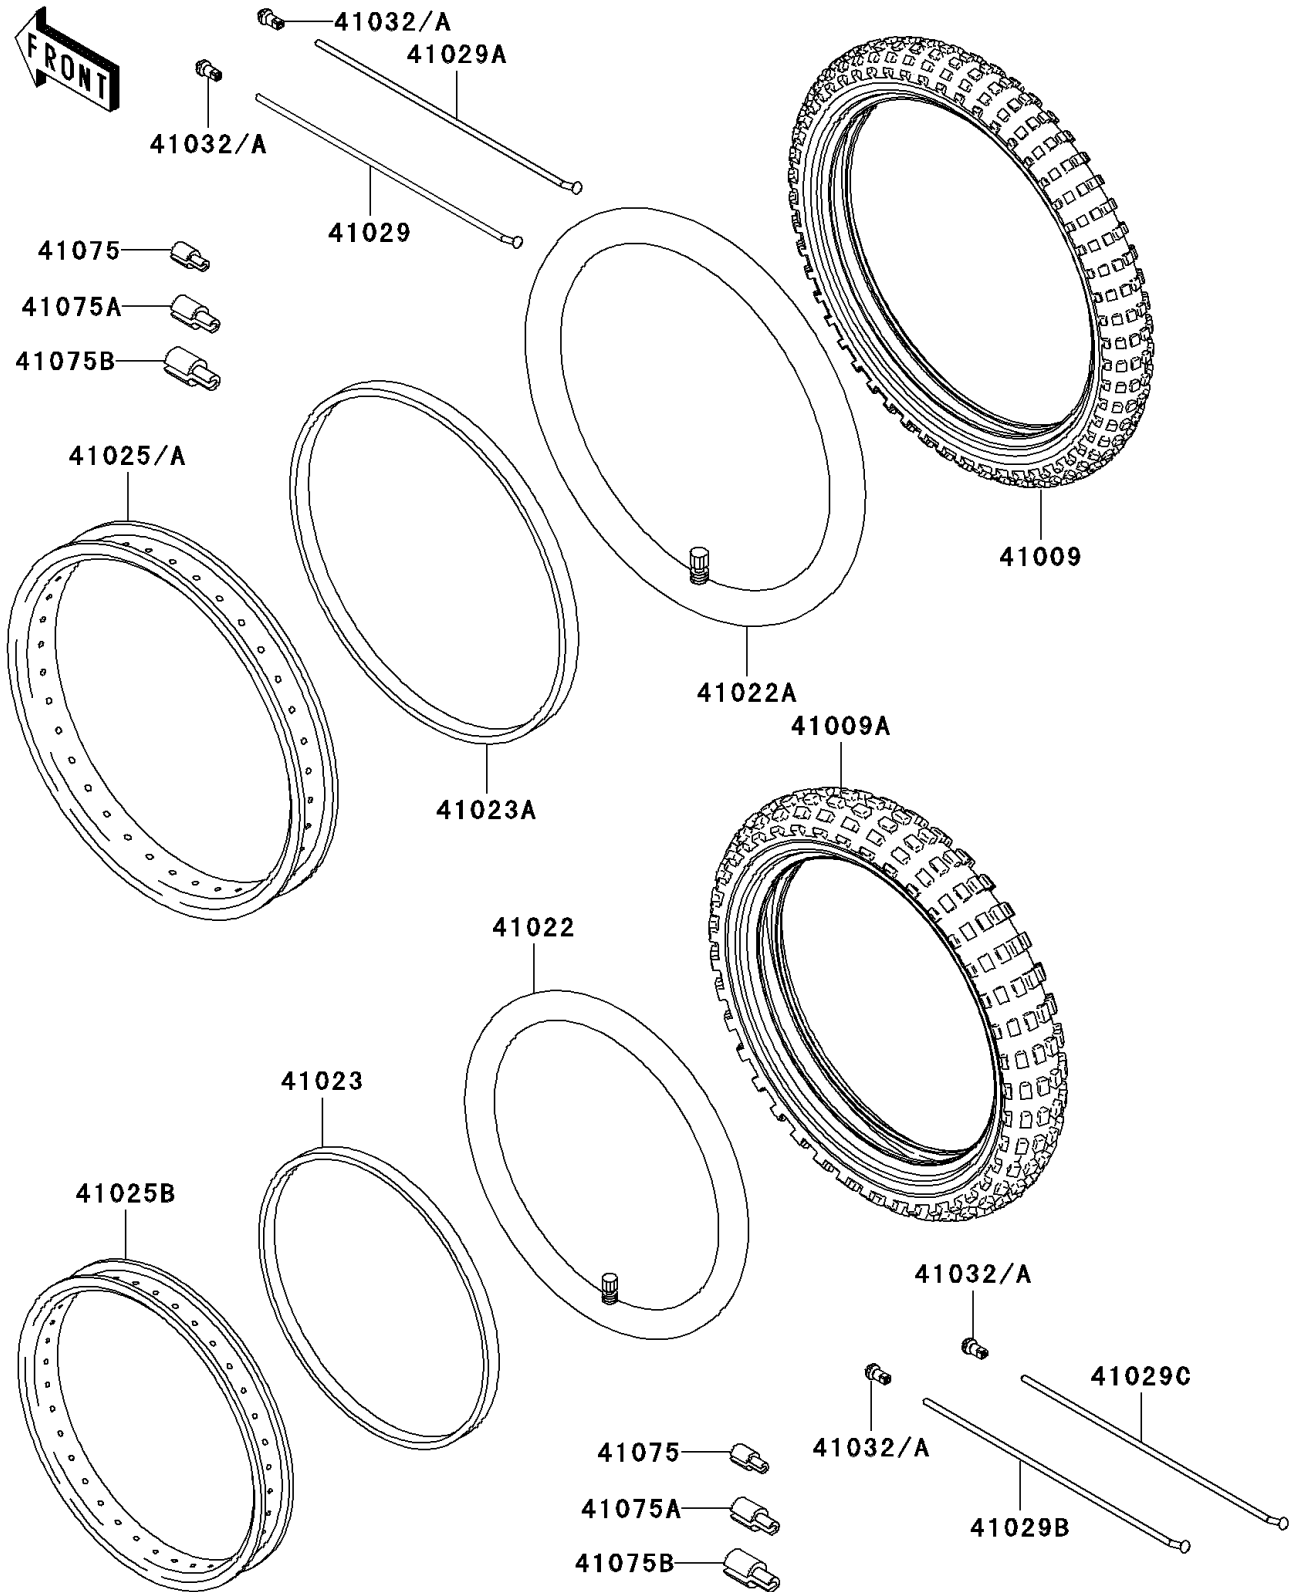

2005 KLR650

PARTS DIAGRAM

Wheels/Tires(A18/A19)

F2210A

2005 KLR650

PARTS LIST

Wheels/Tires(A18/A19)

Kawasaki

Let the Good Times Roll®

ITEM NAME

PART NUMBER

QUANTITY
