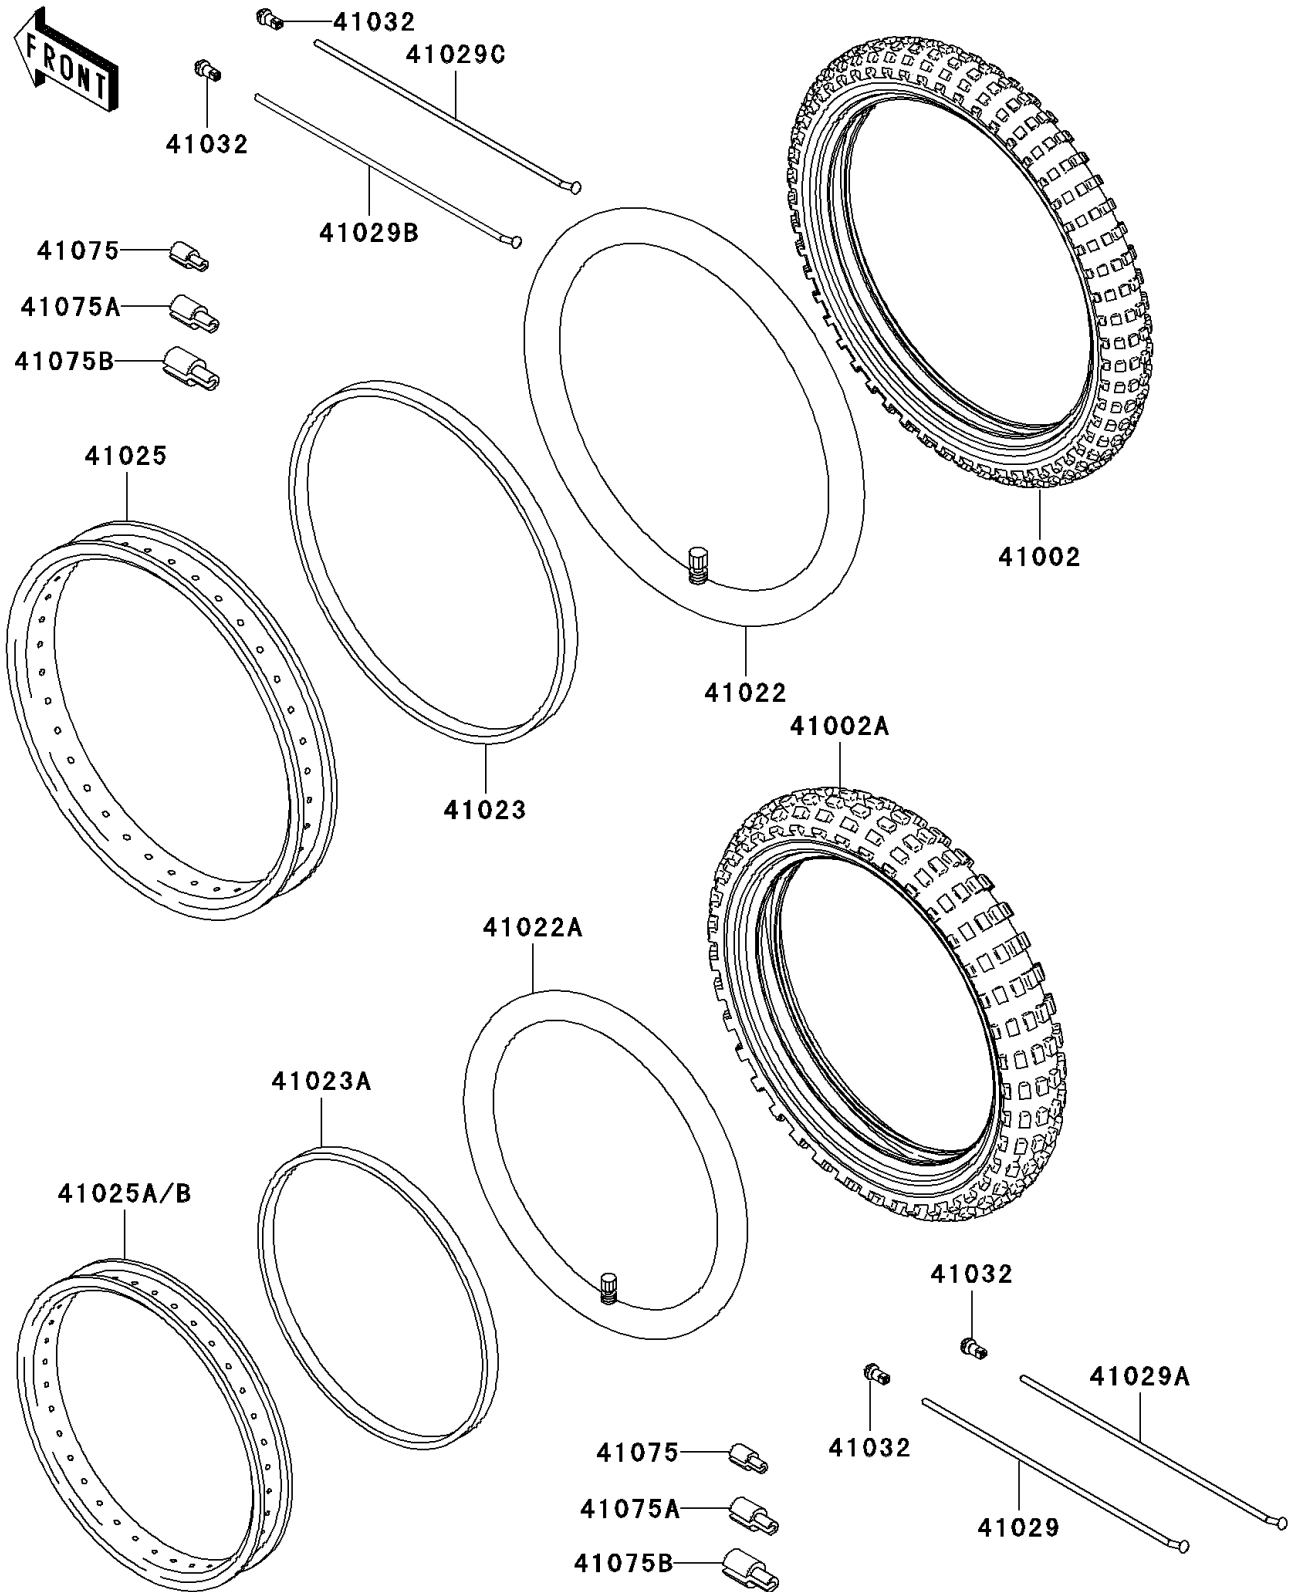

2002 KLR650

PARTS DIAGRAM

Wheels/Tires(A15-A17)

F2210

2002 KLR650

PARTS LIST

Wheels/Tires(A15-A17)

ITEM NAME

PART NUMBER

QUANTITY
