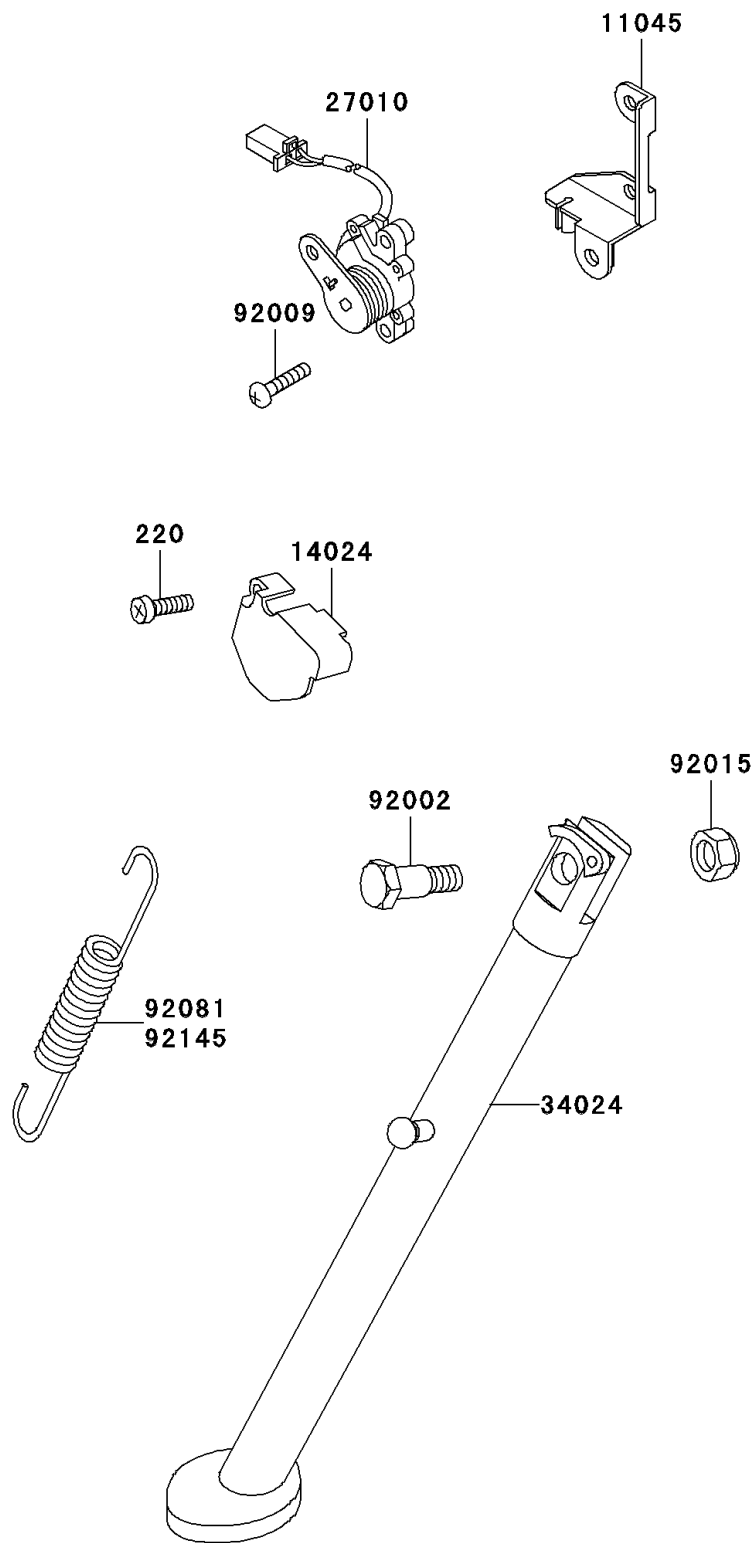

2005 KLR650

PARTS DIAGRAM

Stand(s)

F2190

2005 KLR650

PARTS LIST

Stand(s)

ITEM NAME

PART NUMBER

QUANTITY
