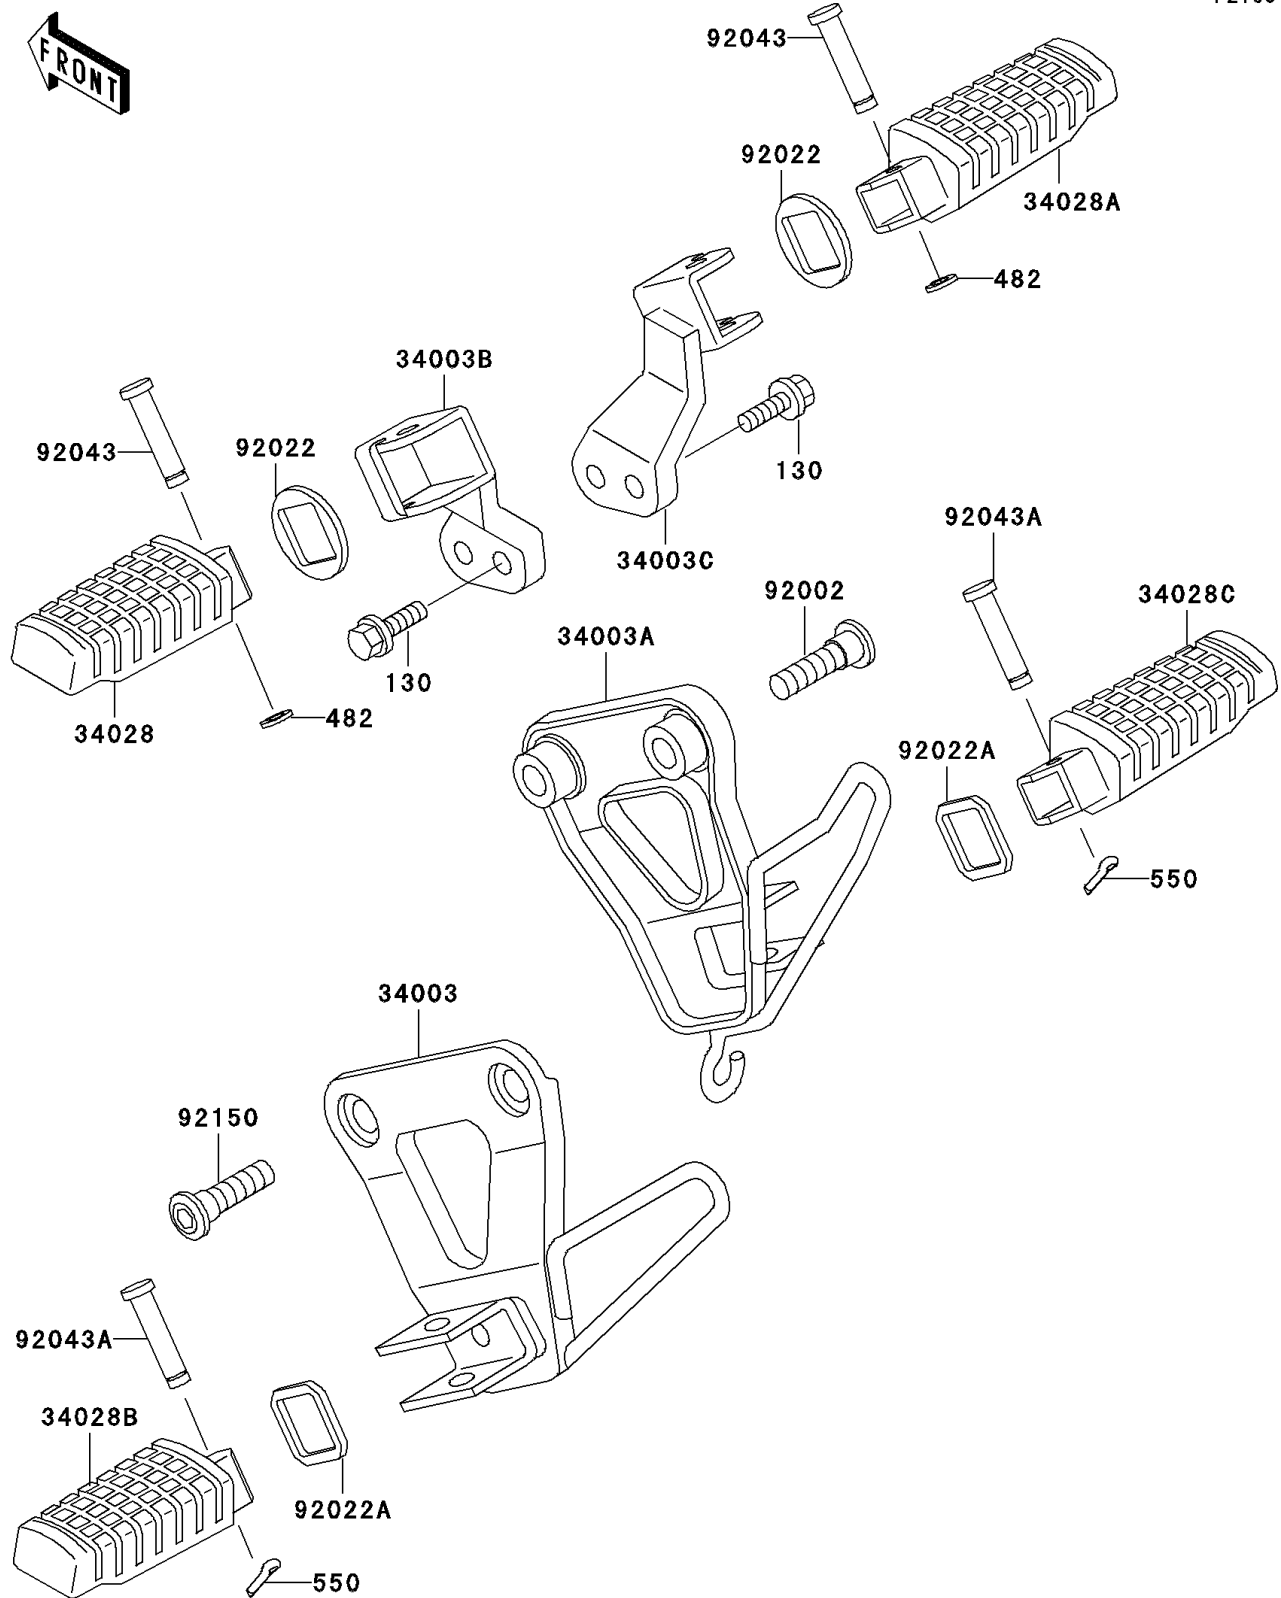

2005 KLR650

PARTS DIAGRAM

Footrests

F2160

2005 KLR650

PARTS LIST

Footrests

Kawasaki

Let the Good Times Roll®

ITEM NAME

PART NUMBER

QUANTITY
