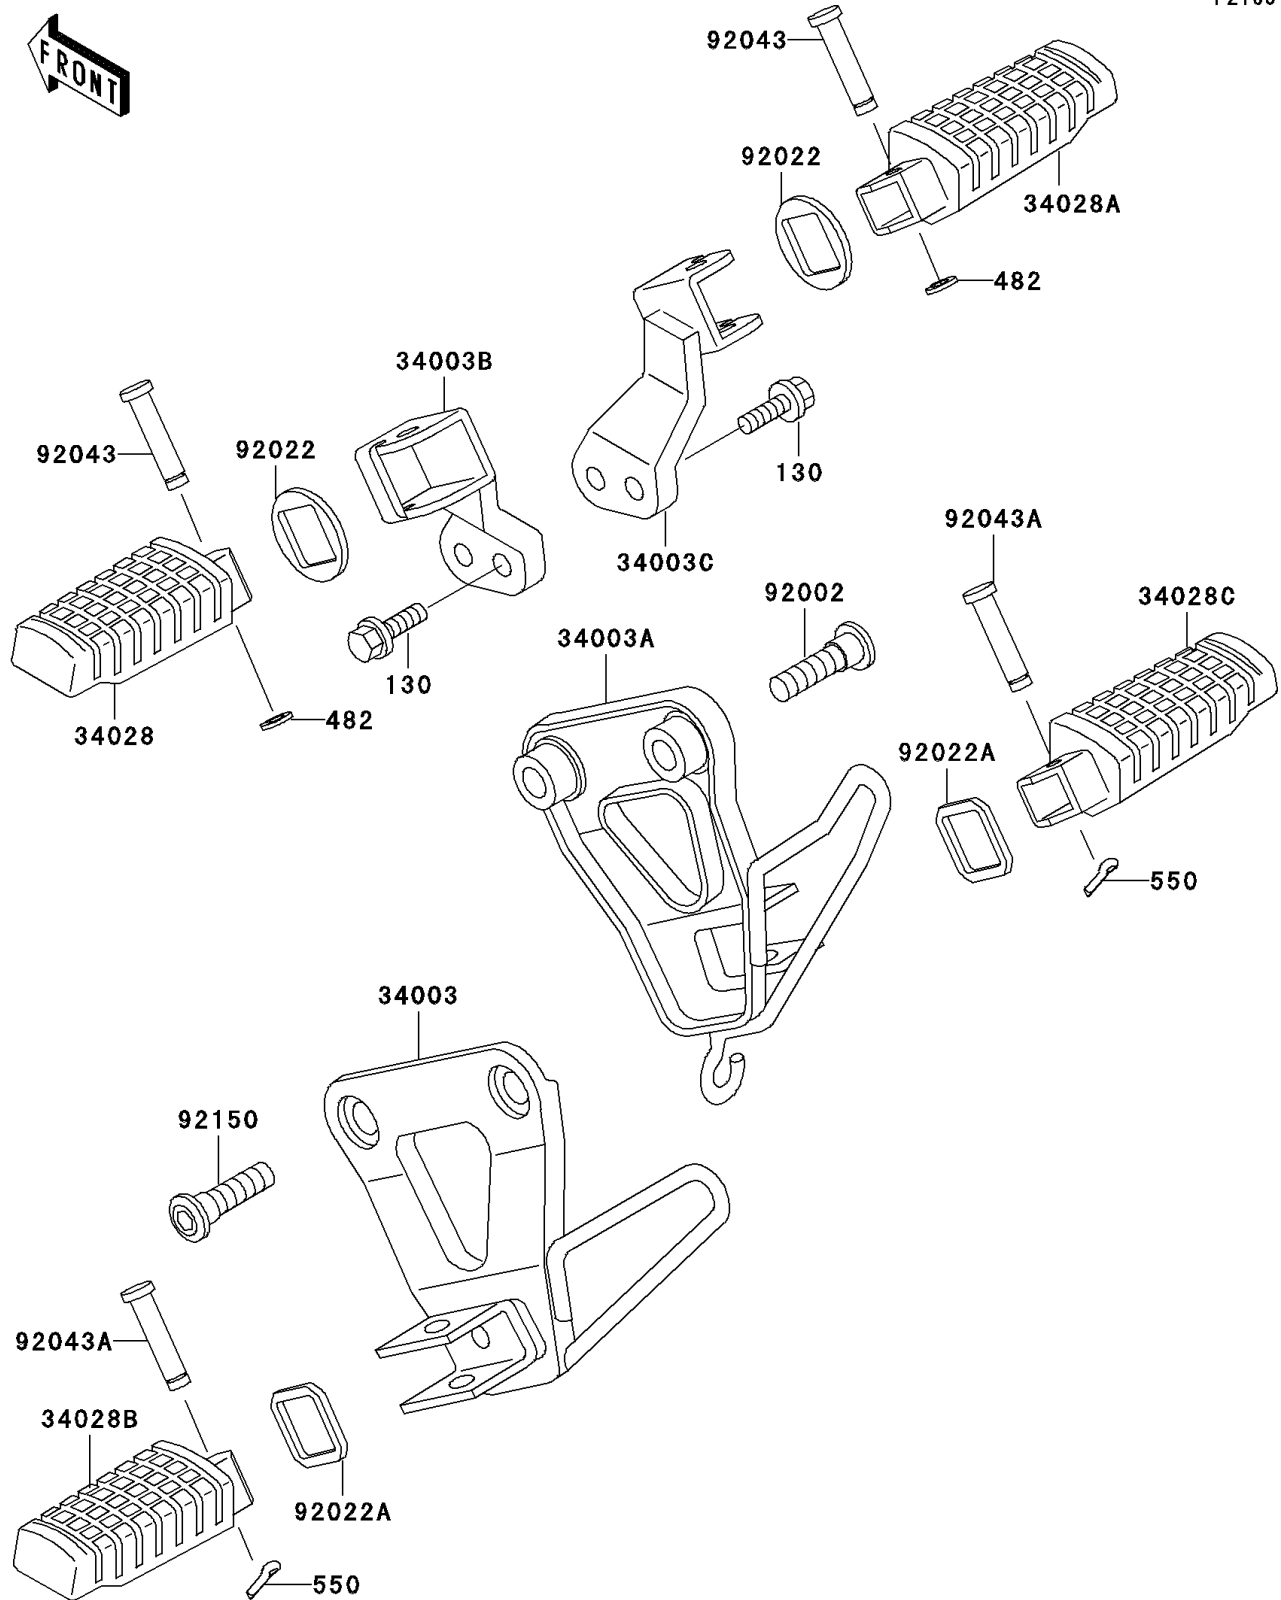

2001 KLR650

PARTS DIAGRAM

Footrests

F2160

2001 KLR650

PARTS LIST

Footrests

ITEM NAME

PART NUMBER

QUANTITY
