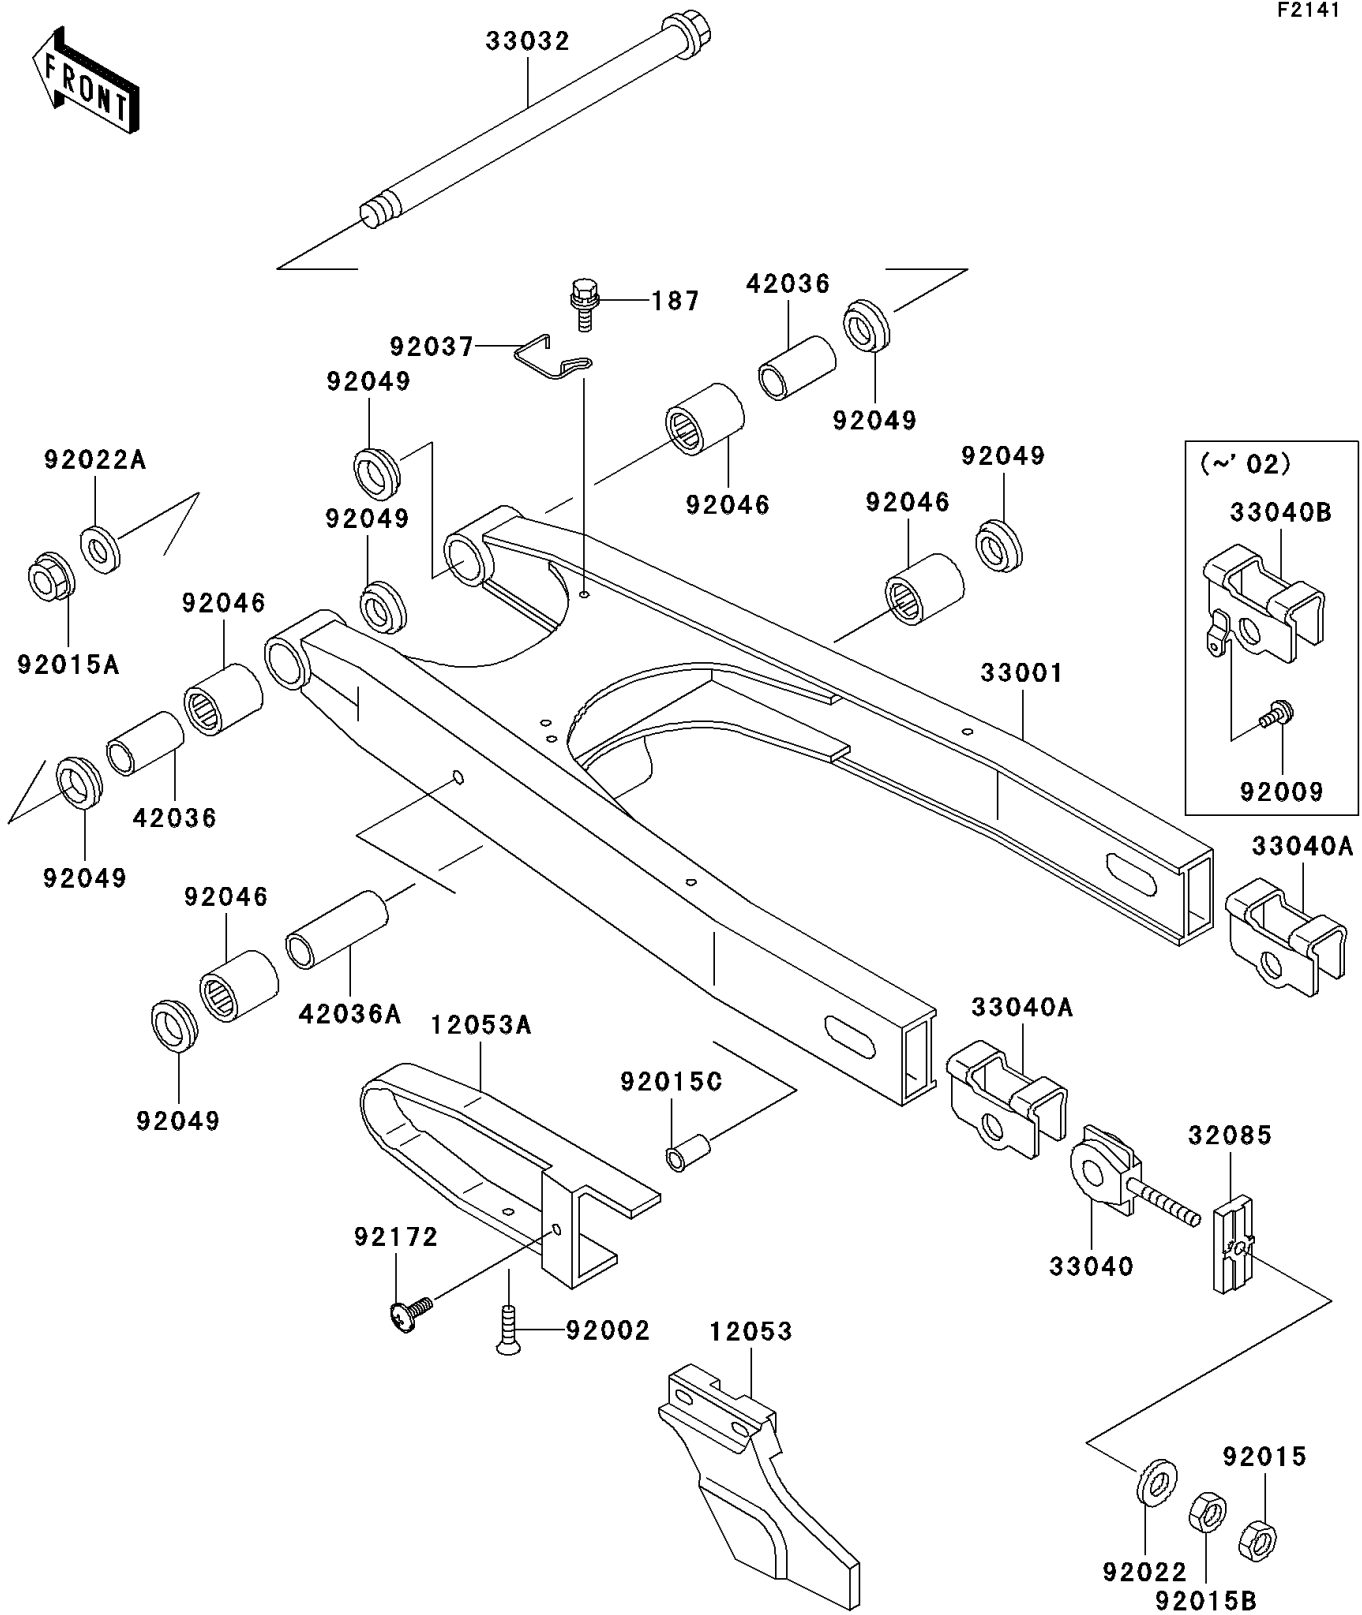

2002 KLR650

PARTS DIAGRAM

Swingarm

F2141

2002 KLR650

PARTS LIST

Swingarm

Kawasaki

Let the Good Times Roll®

ITEM NAME

PART NUMBER

QUANTITY
