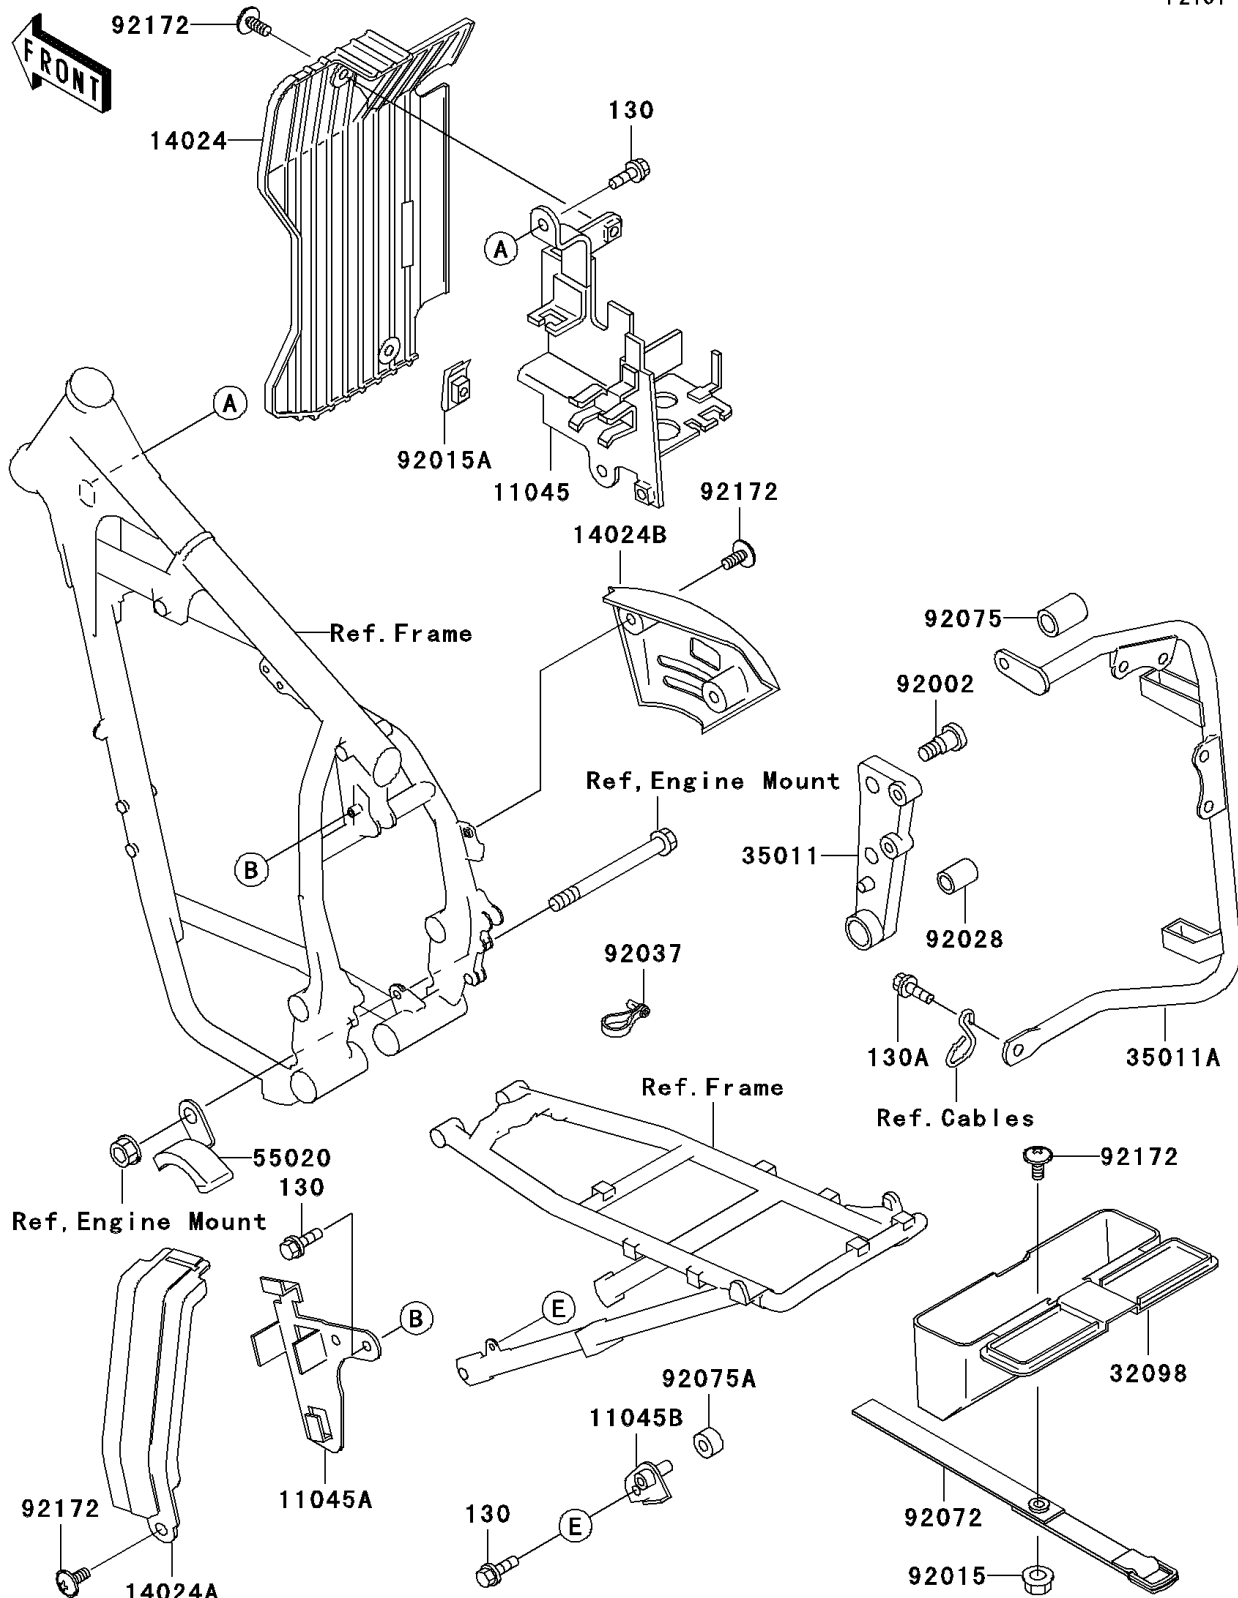

2005 KLR650

PARTS DIAGRAM

Frame Fittings

F2131

2005 KLR650

PARTS LIST

Frame Fittings

ITEM NAME

PART NUMBER

QUANTITY
