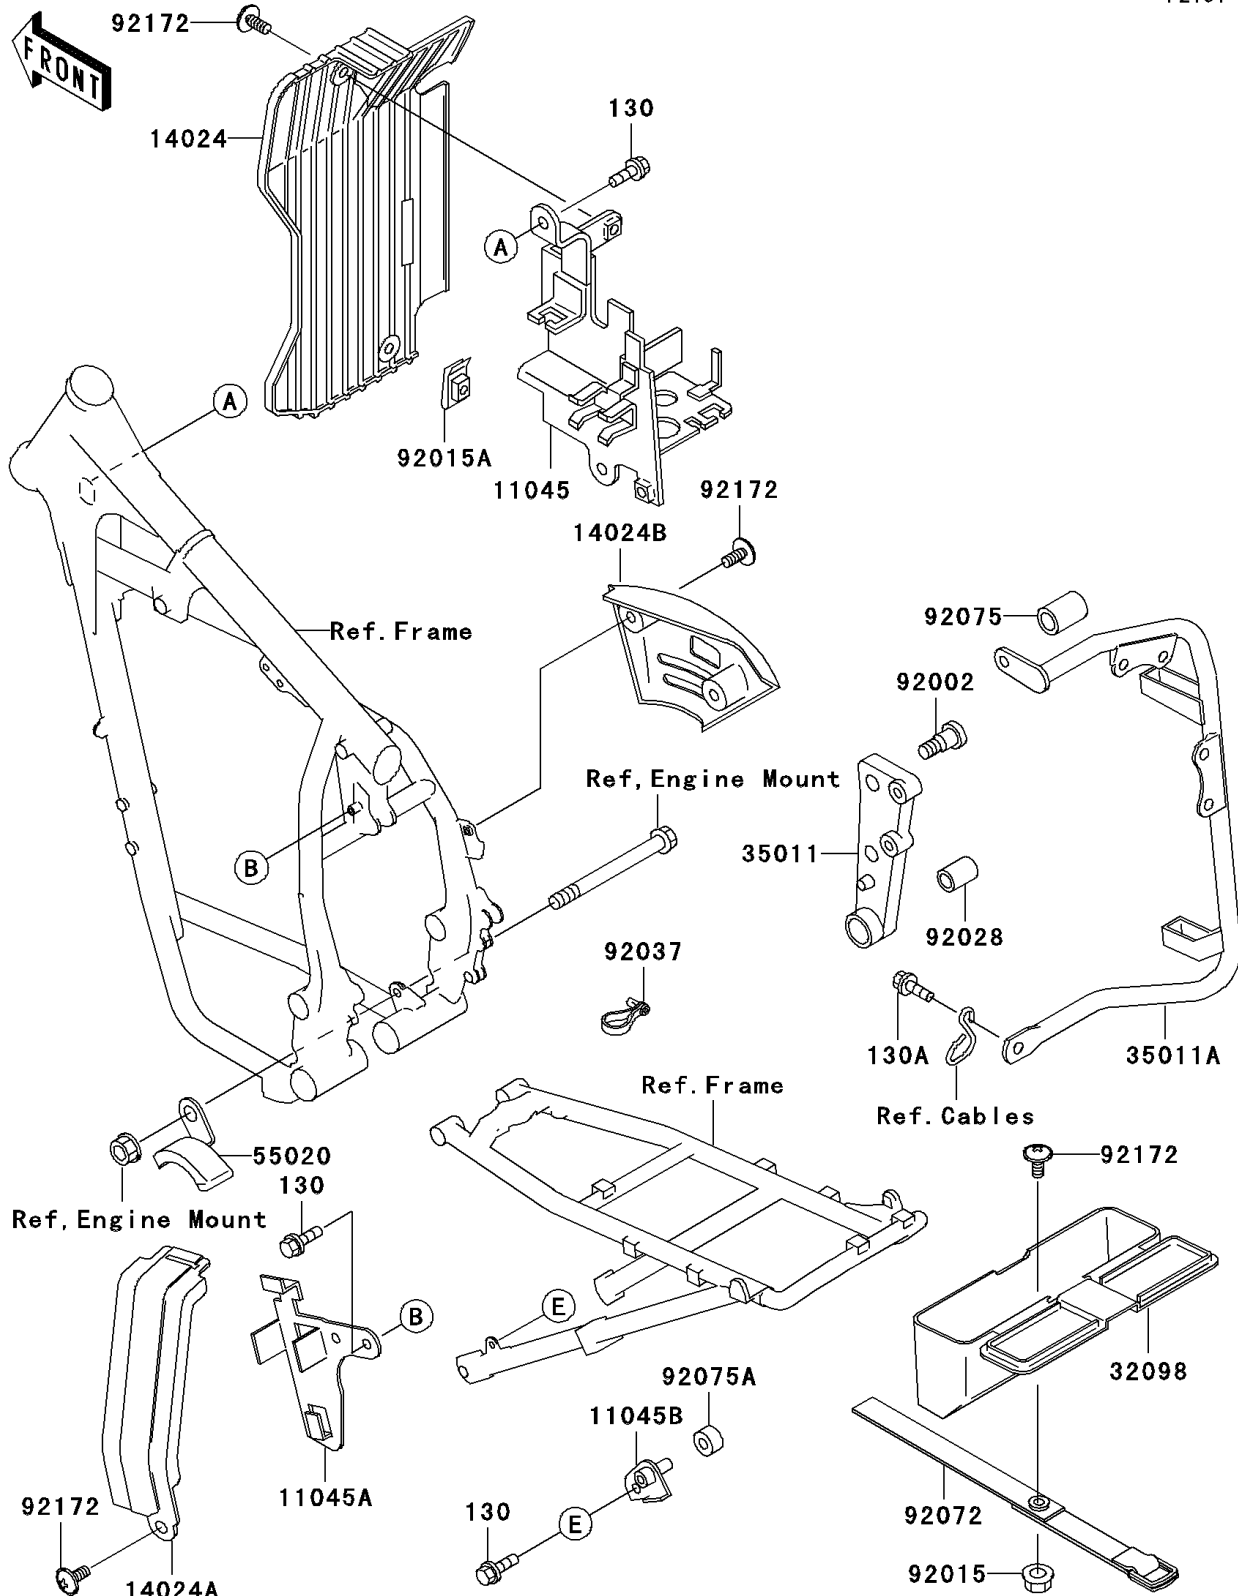

2001 KLR650

PARTS DIAGRAM

Frame Fittings

F2131

2001 KLR650

PARTS LIST

Frame Fittings

ITEM NAME

PART NUMBER

QUANTITY
