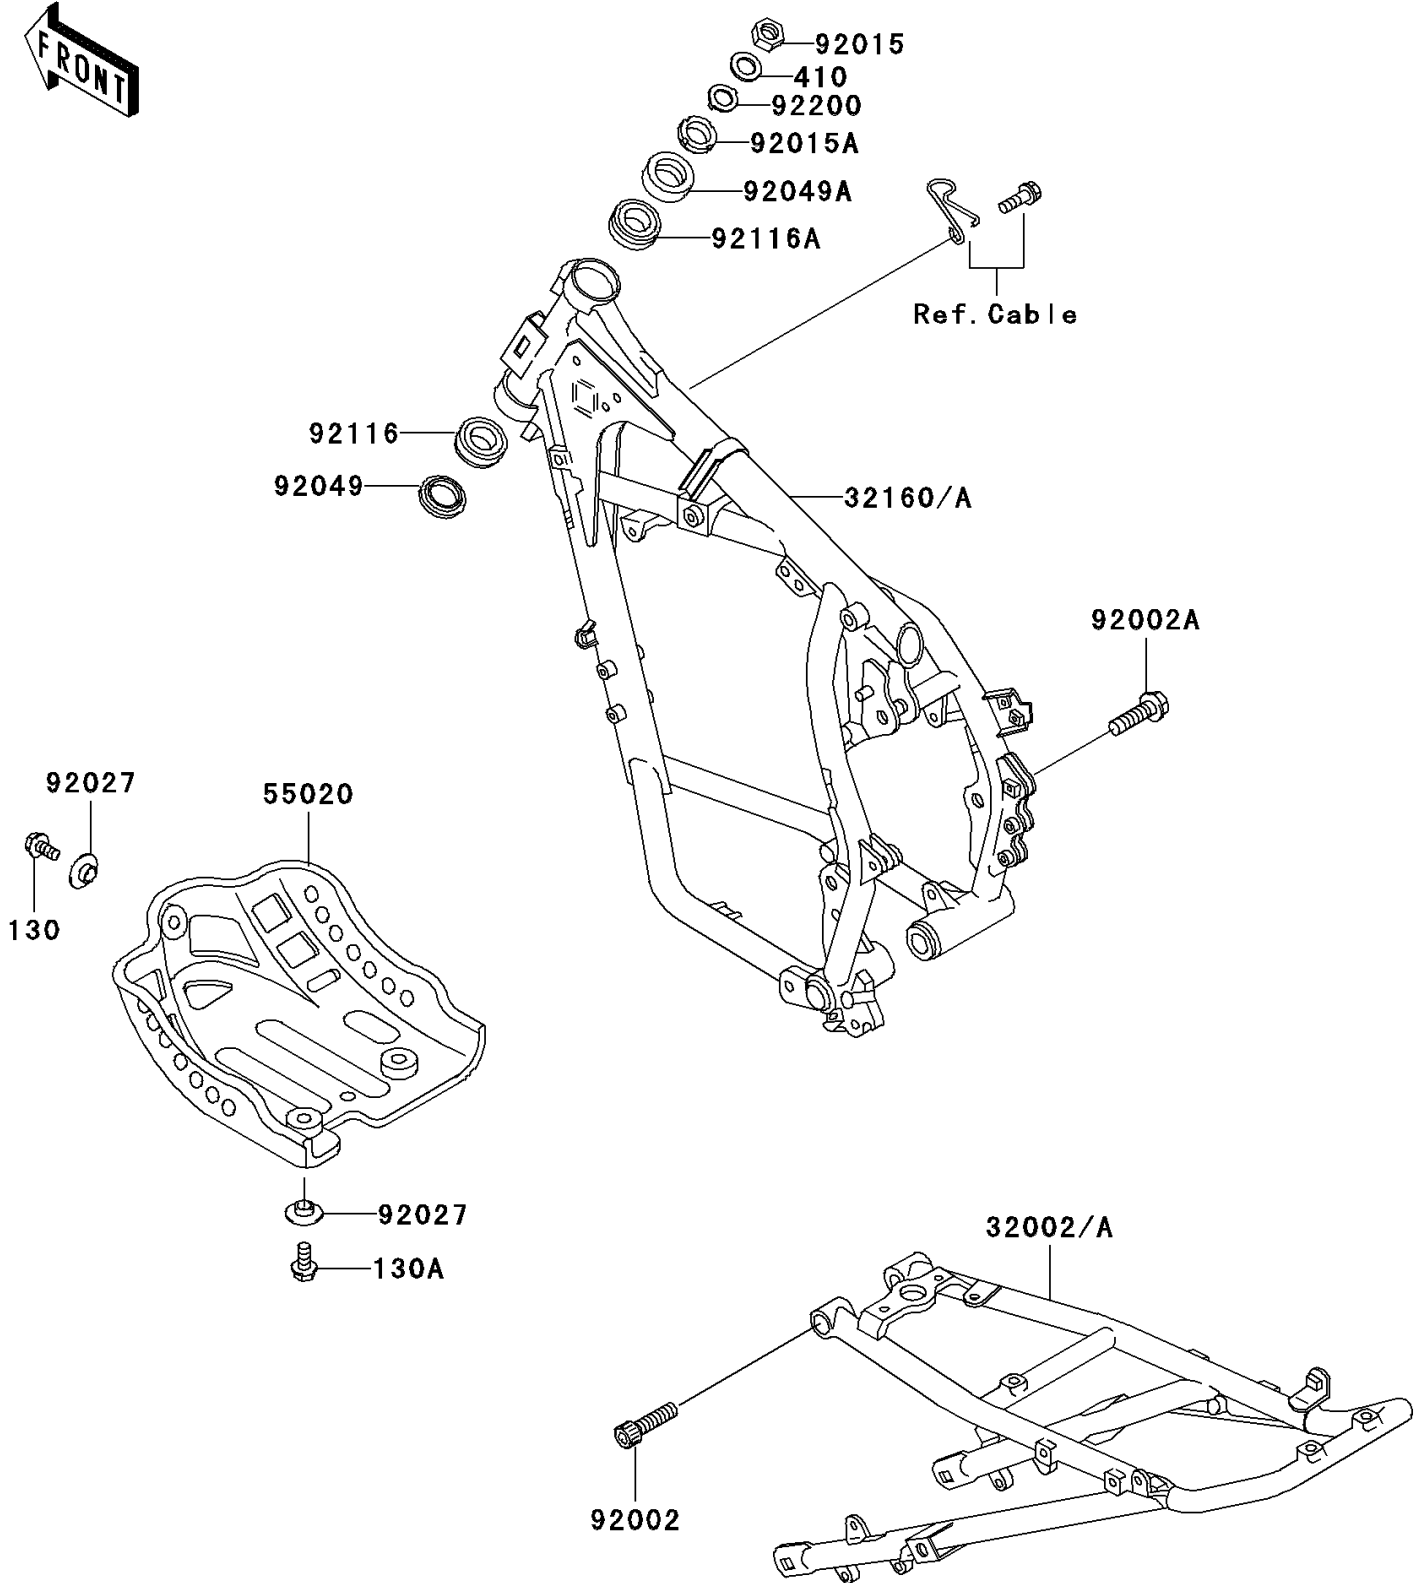

2005 KLR650

PARTS DIAGRAM

Frame

F2120

2005 KLR650

PARTS LIST

Frame

ITEM NAME

PART NUMBER

QUANTITY
