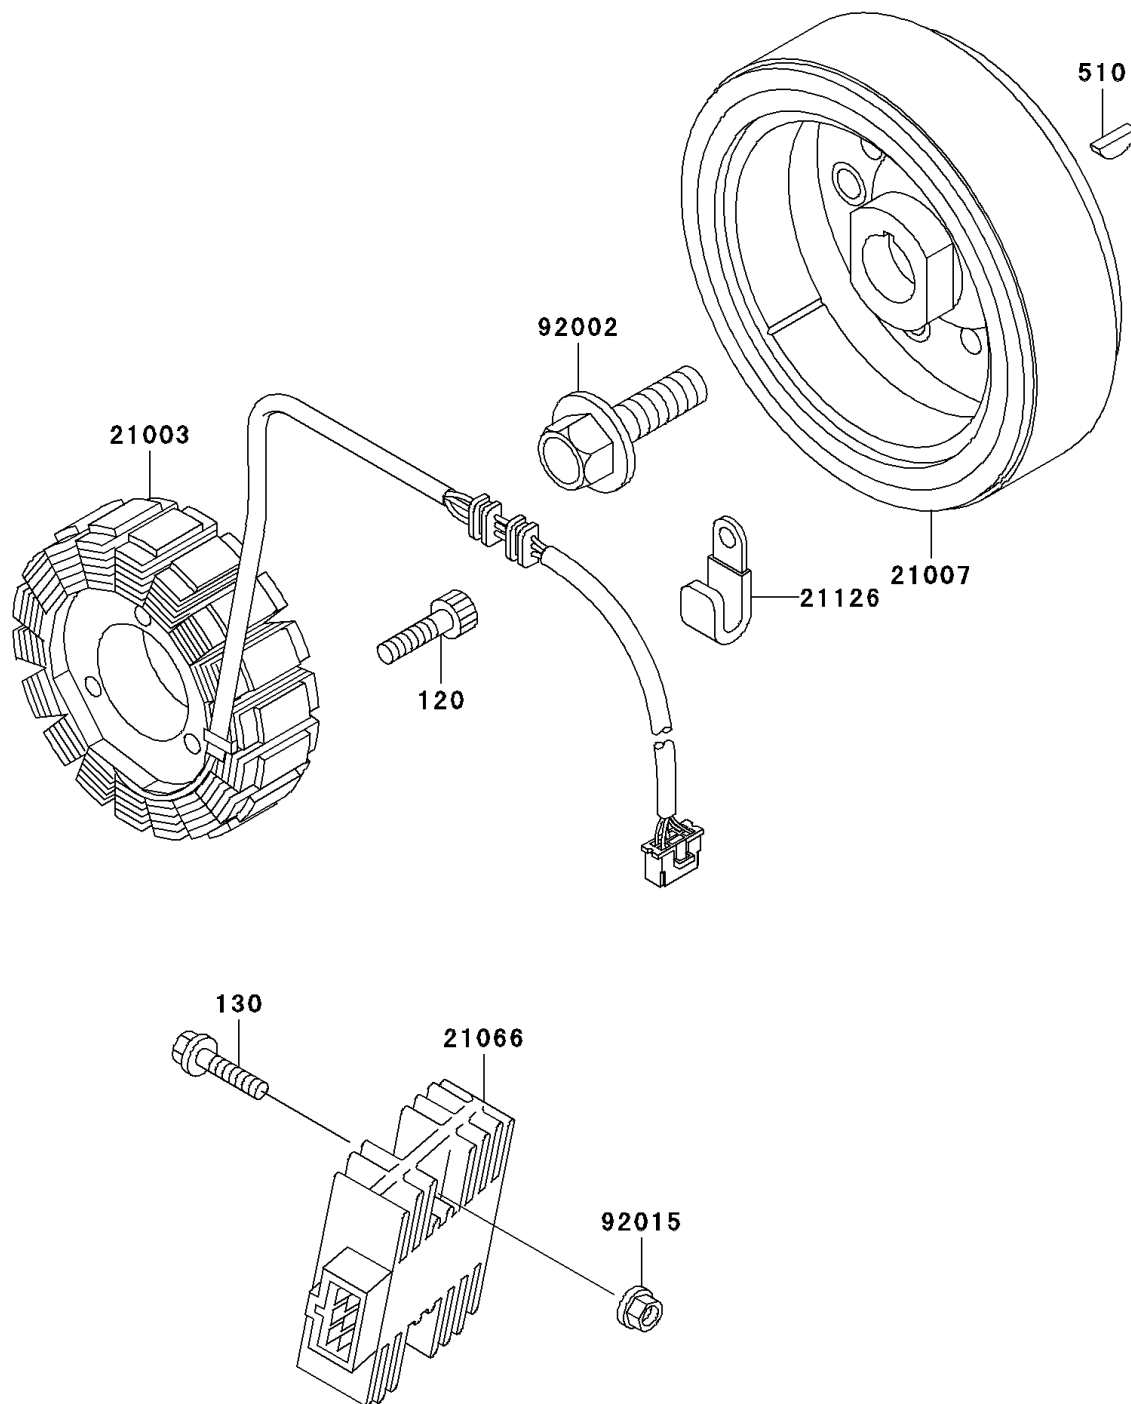

2005 KLR650

PARTS DIAGRAM

Generator

Kawasaki

Let the Good Times Roll®

E1810

2005 KLR650

PARTS LIST

Generator

Kawasaki

Let the Good Times Roll®

ITEM NAME

PART NUMBER

QUANTITY
