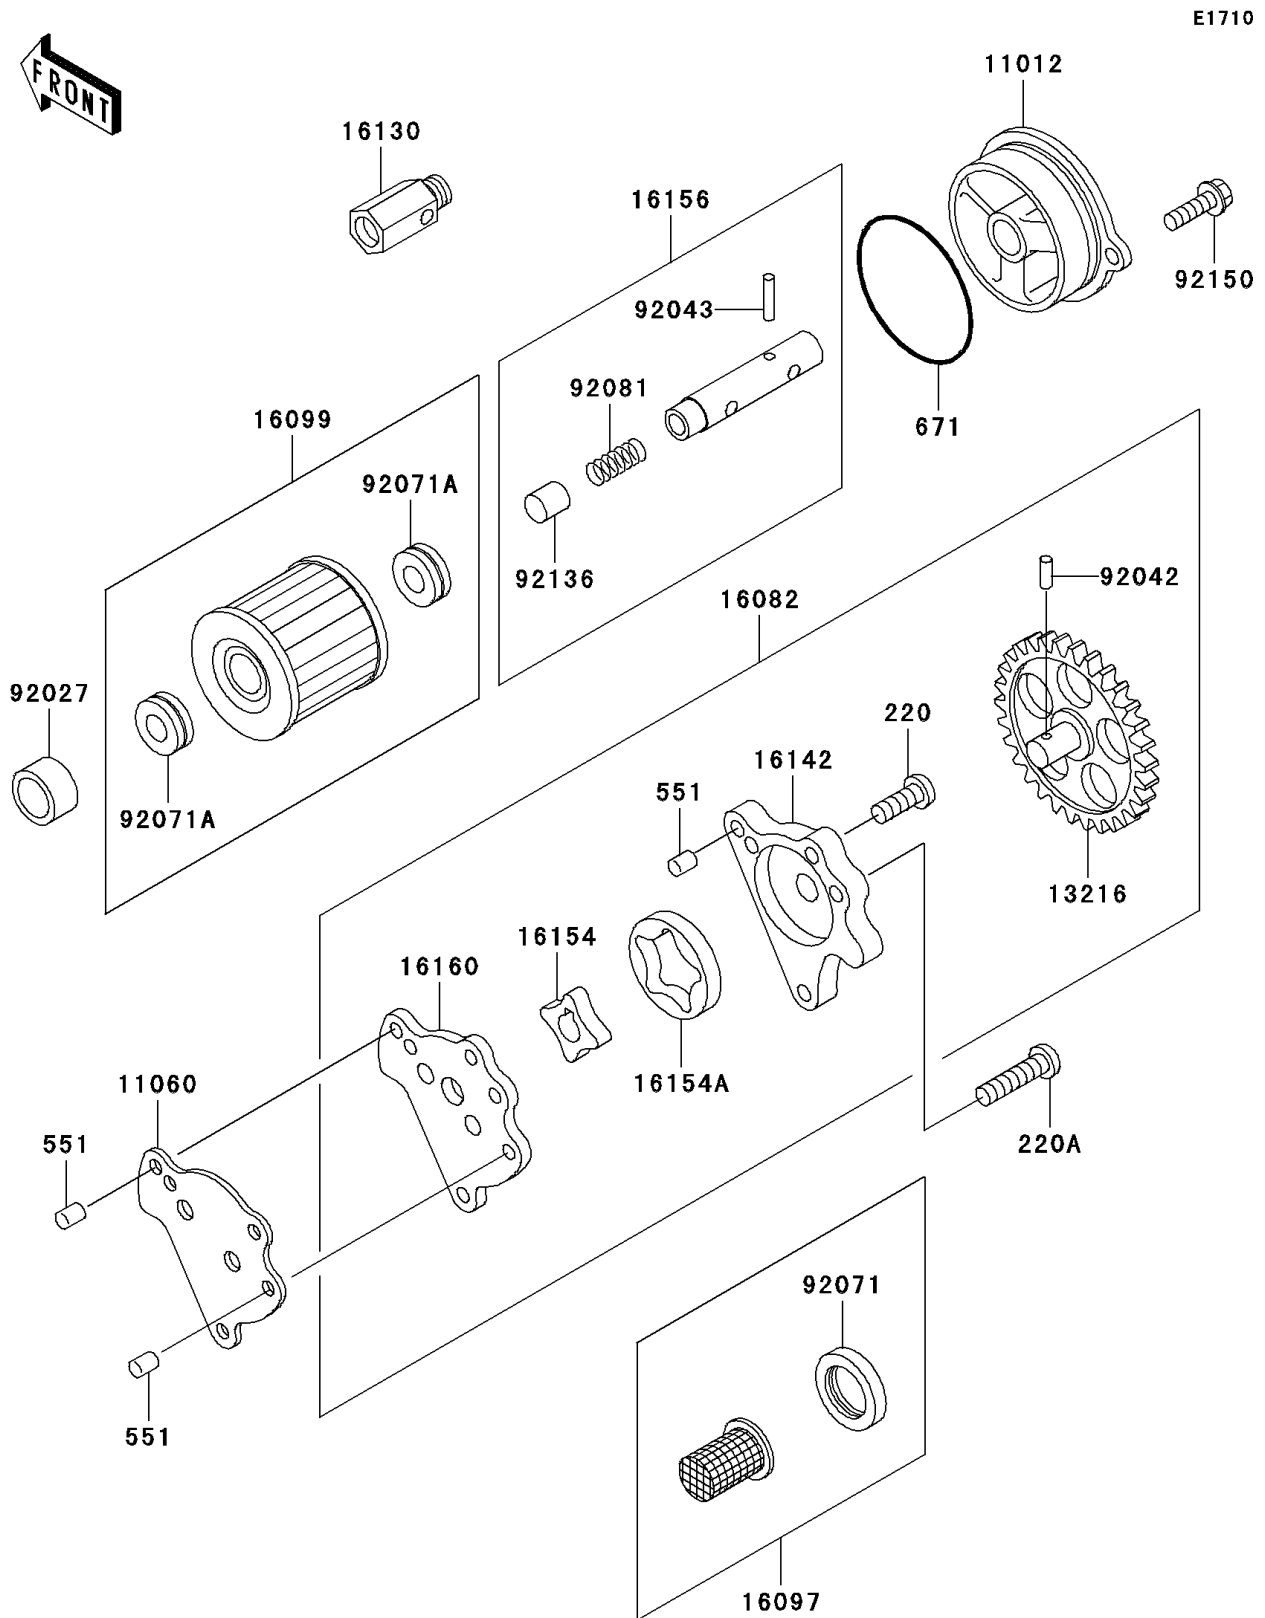

2001 KLR650

PARTS DIAGRAM

Oil Pump

2001 KLR650

PARTS LIST

Oil Pump

ITEM NAME

PART NUMBER

QUANTITY
