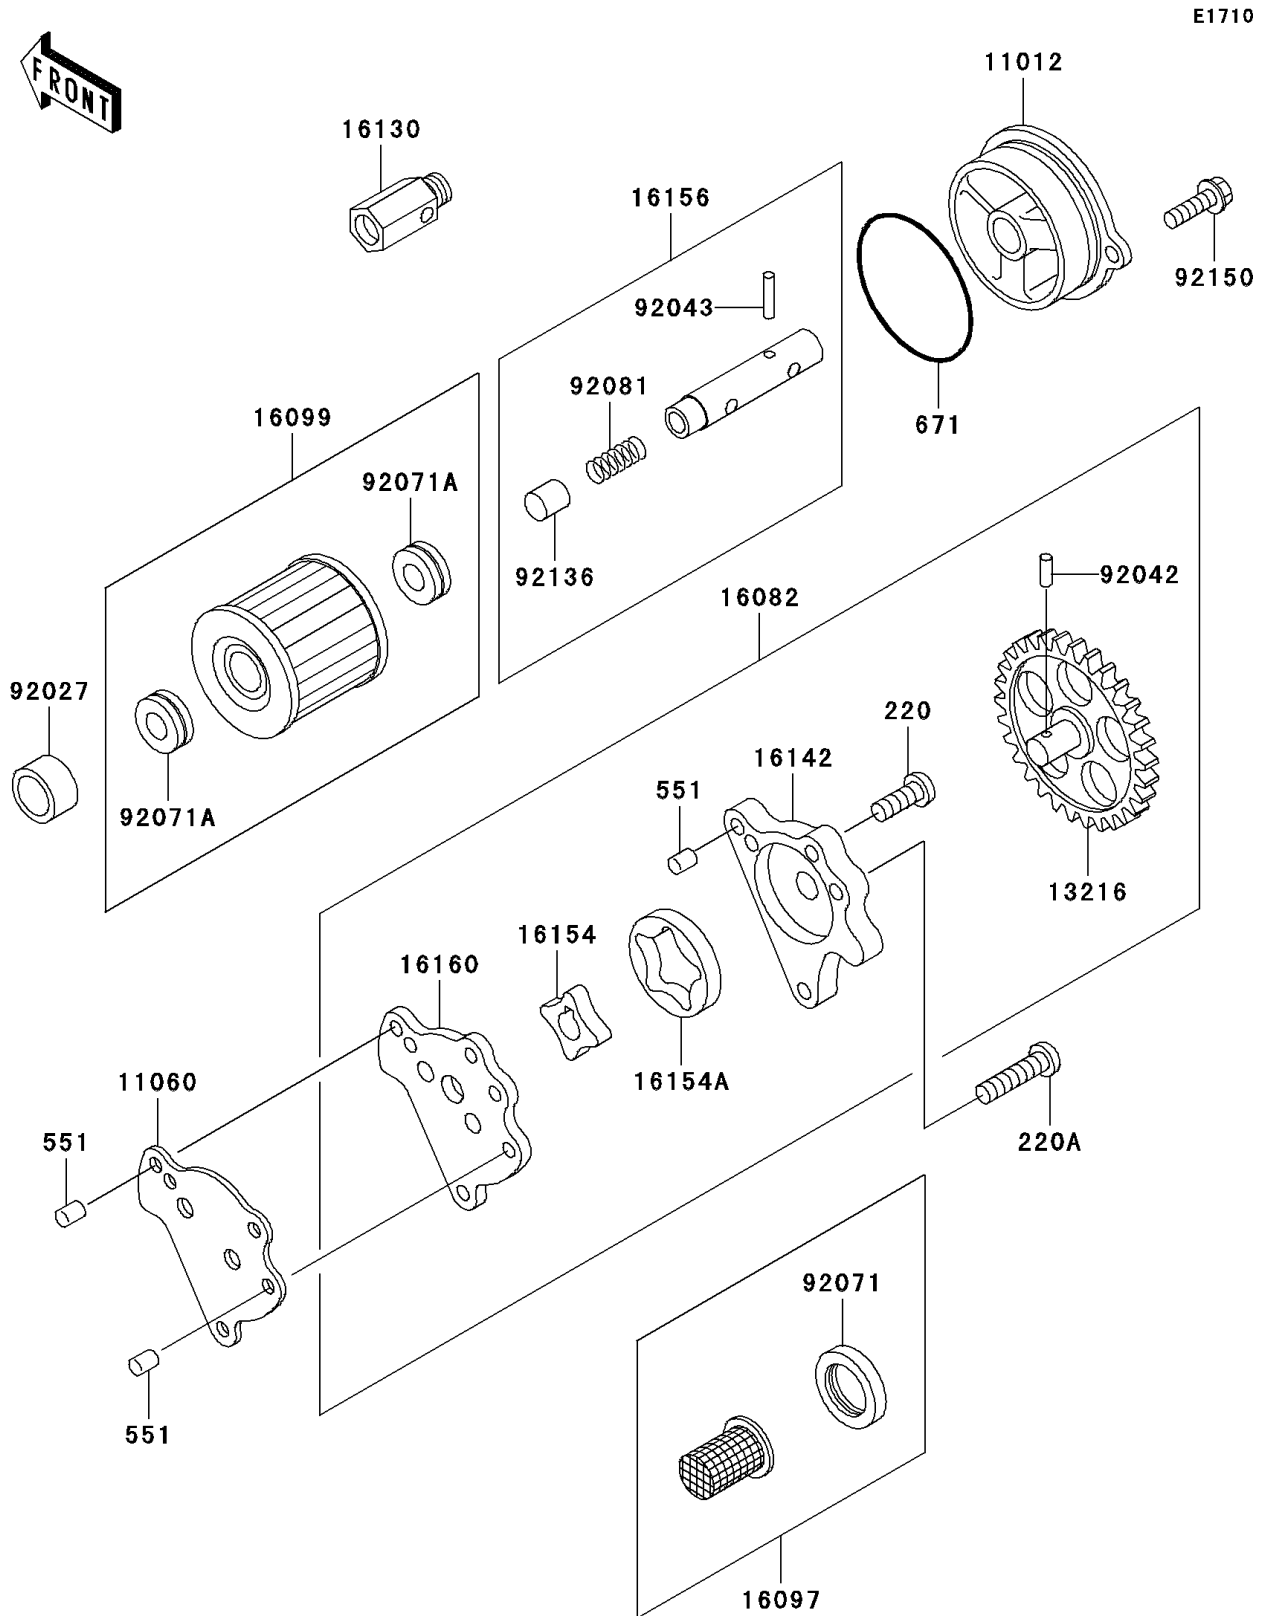

2004 KLR650

PARTS DIAGRAM

Oil Pump

2004 KLR650

PARTS LIST

Oil Pump

ITEM NAME

PART NUMBER

QUANTITY
