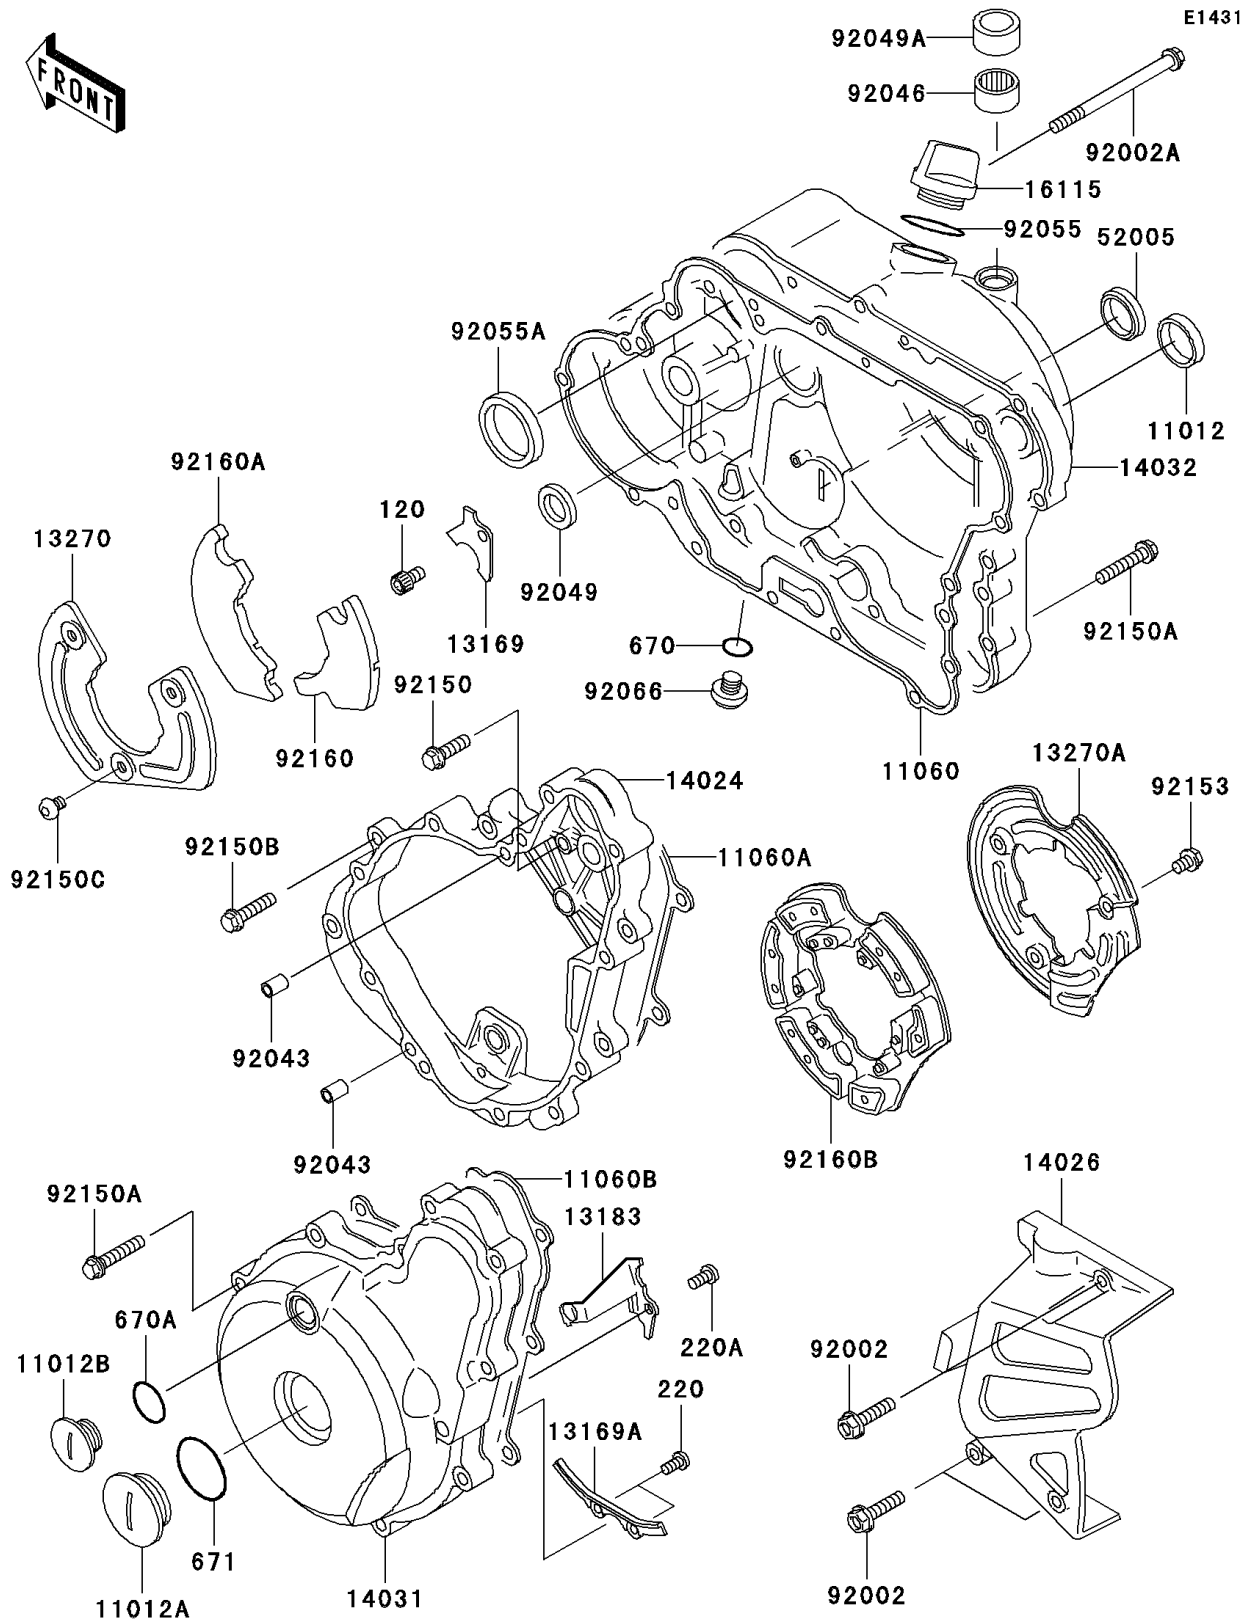

# 2003 KLR650

## PARTS DIAGRAM

## PARTS LIST

Engine Cover(s)

**Kawasaki**

Let the Good Times Roll®

**ITEM NAME**

**PART NUMBER**

**QUANTITY**

---