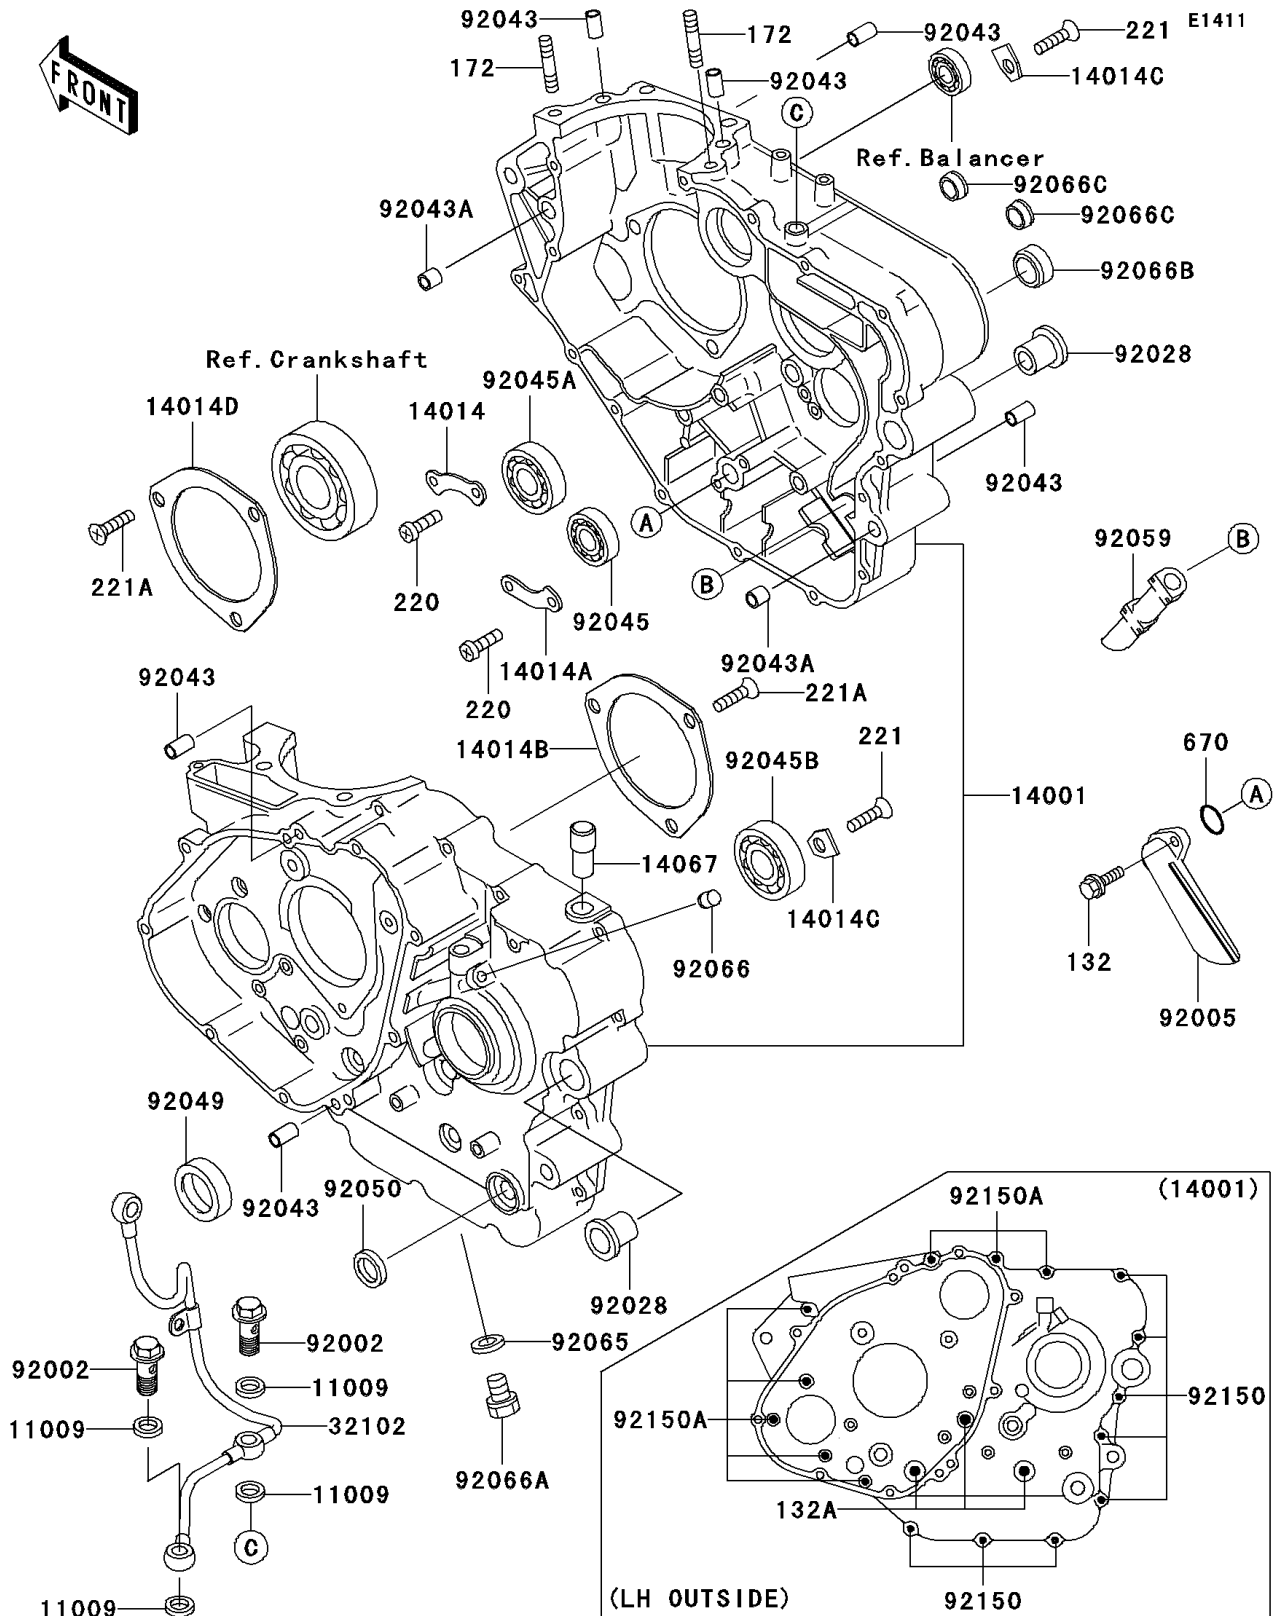

2005 KLR650

PARTS DIAGRAM

Crankcase

2005 KLR650

PARTS LIST

Crankcase

Kawasaki

Let the Good Times Roll®

ITEM NAME

PART NUMBER

QUANTITY
