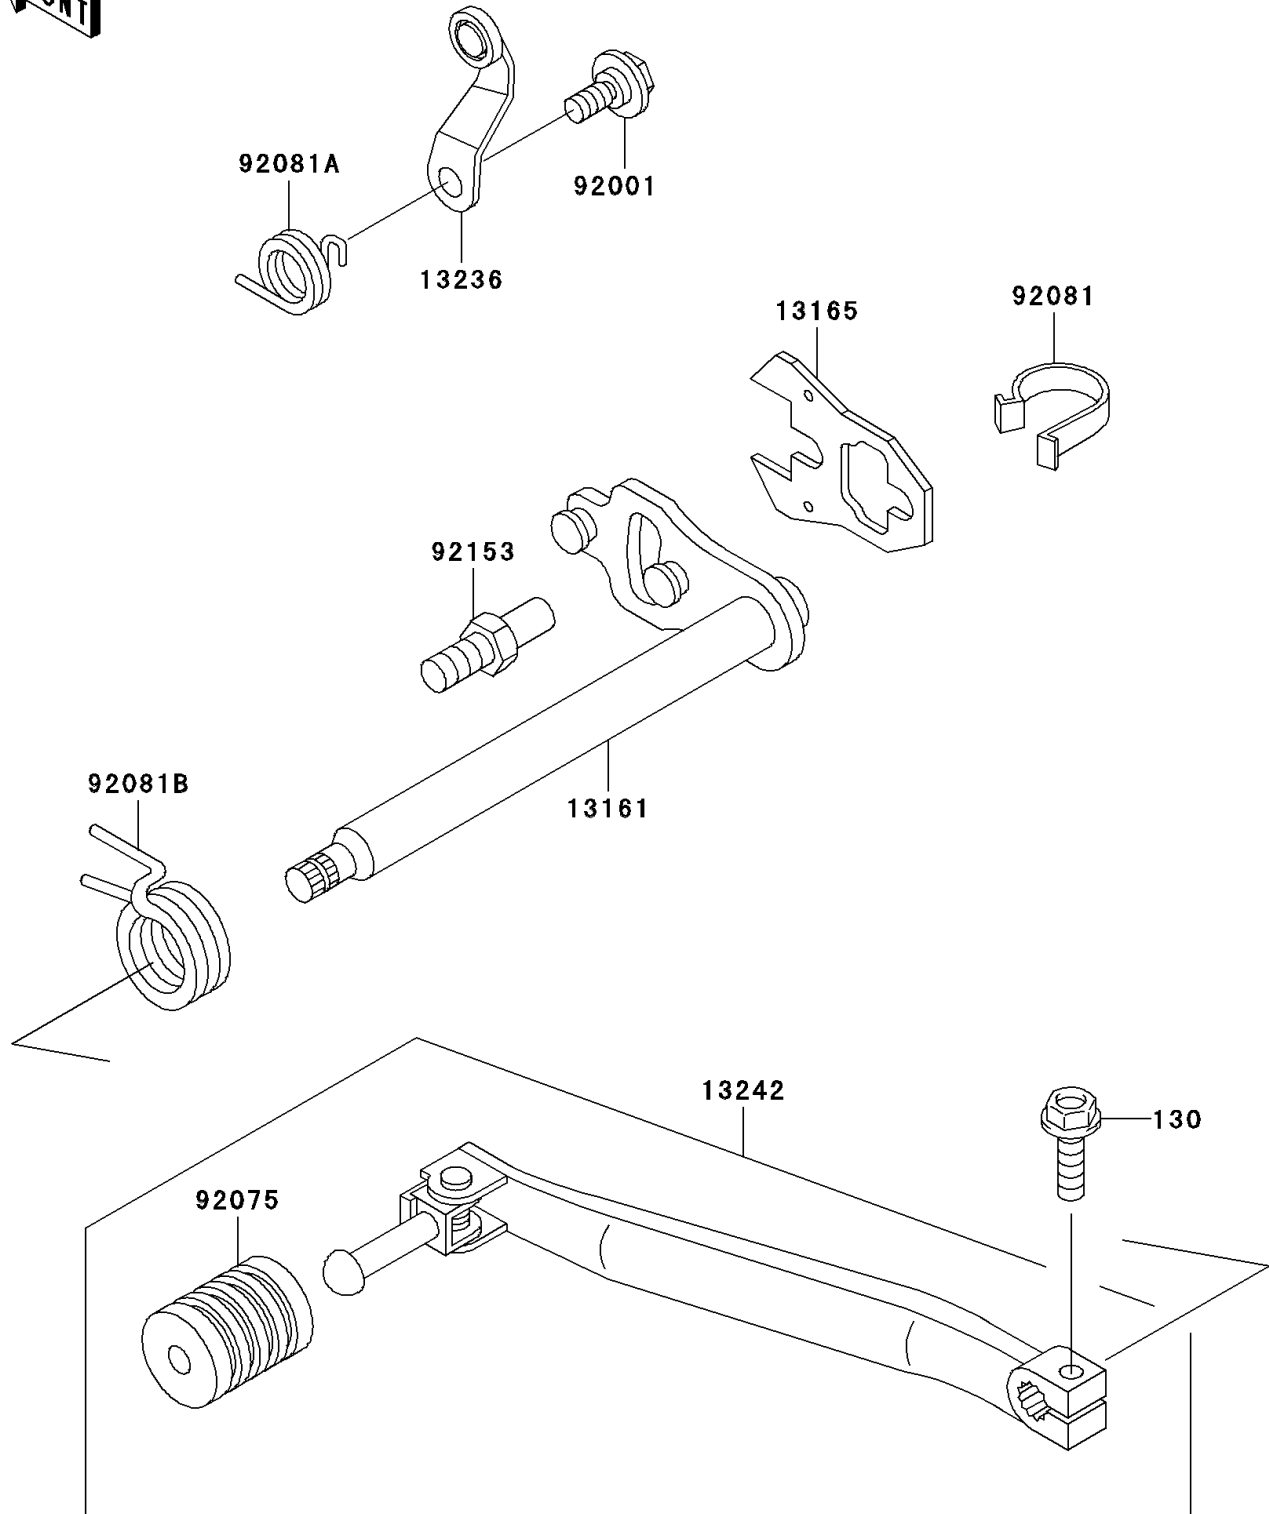

2003 KLR650

PARTS DIAGRAM

Gear Change Mechanism

E1370

2003 KLR650

PARTS LIST

Gear Change Mechanism

Kawasaki

Let the Good Times Roll®

ITEM NAME

PART NUMBER

QUANTITY
