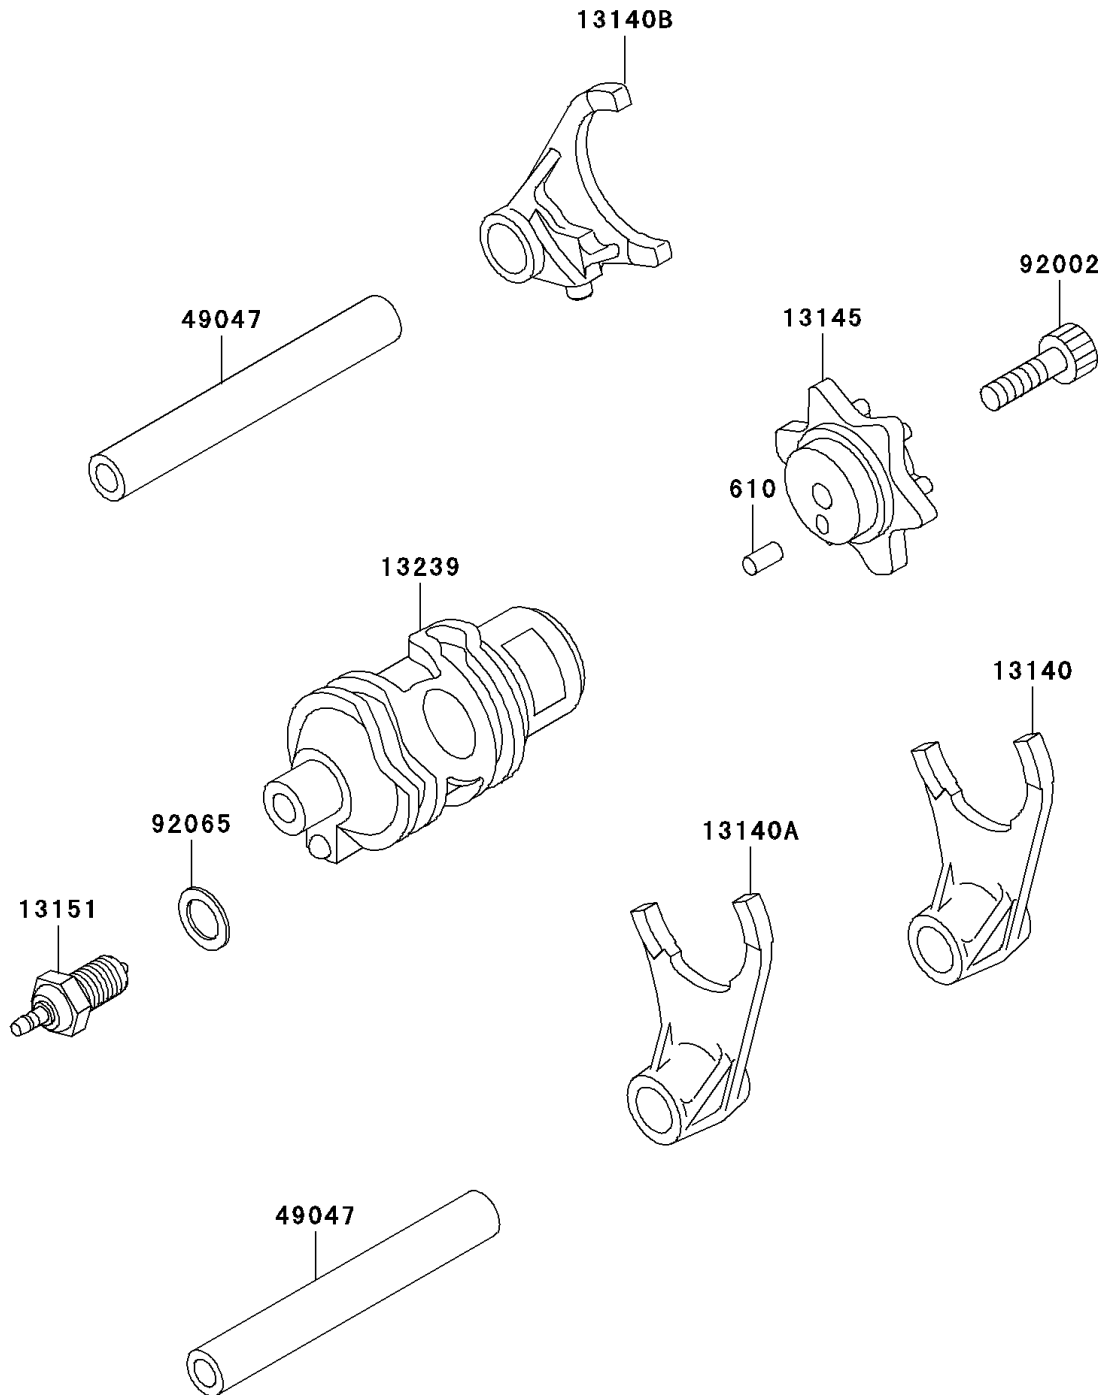

2005 KLR650

PARTS DIAGRAM

Gear Change Drum/Shift Fork(s)

E1362

2005 KLR650

PARTS LIST

Gear Change Drum/Shift Fork(s)

ITEM NAME

PART NUMBER

QUANTITY
