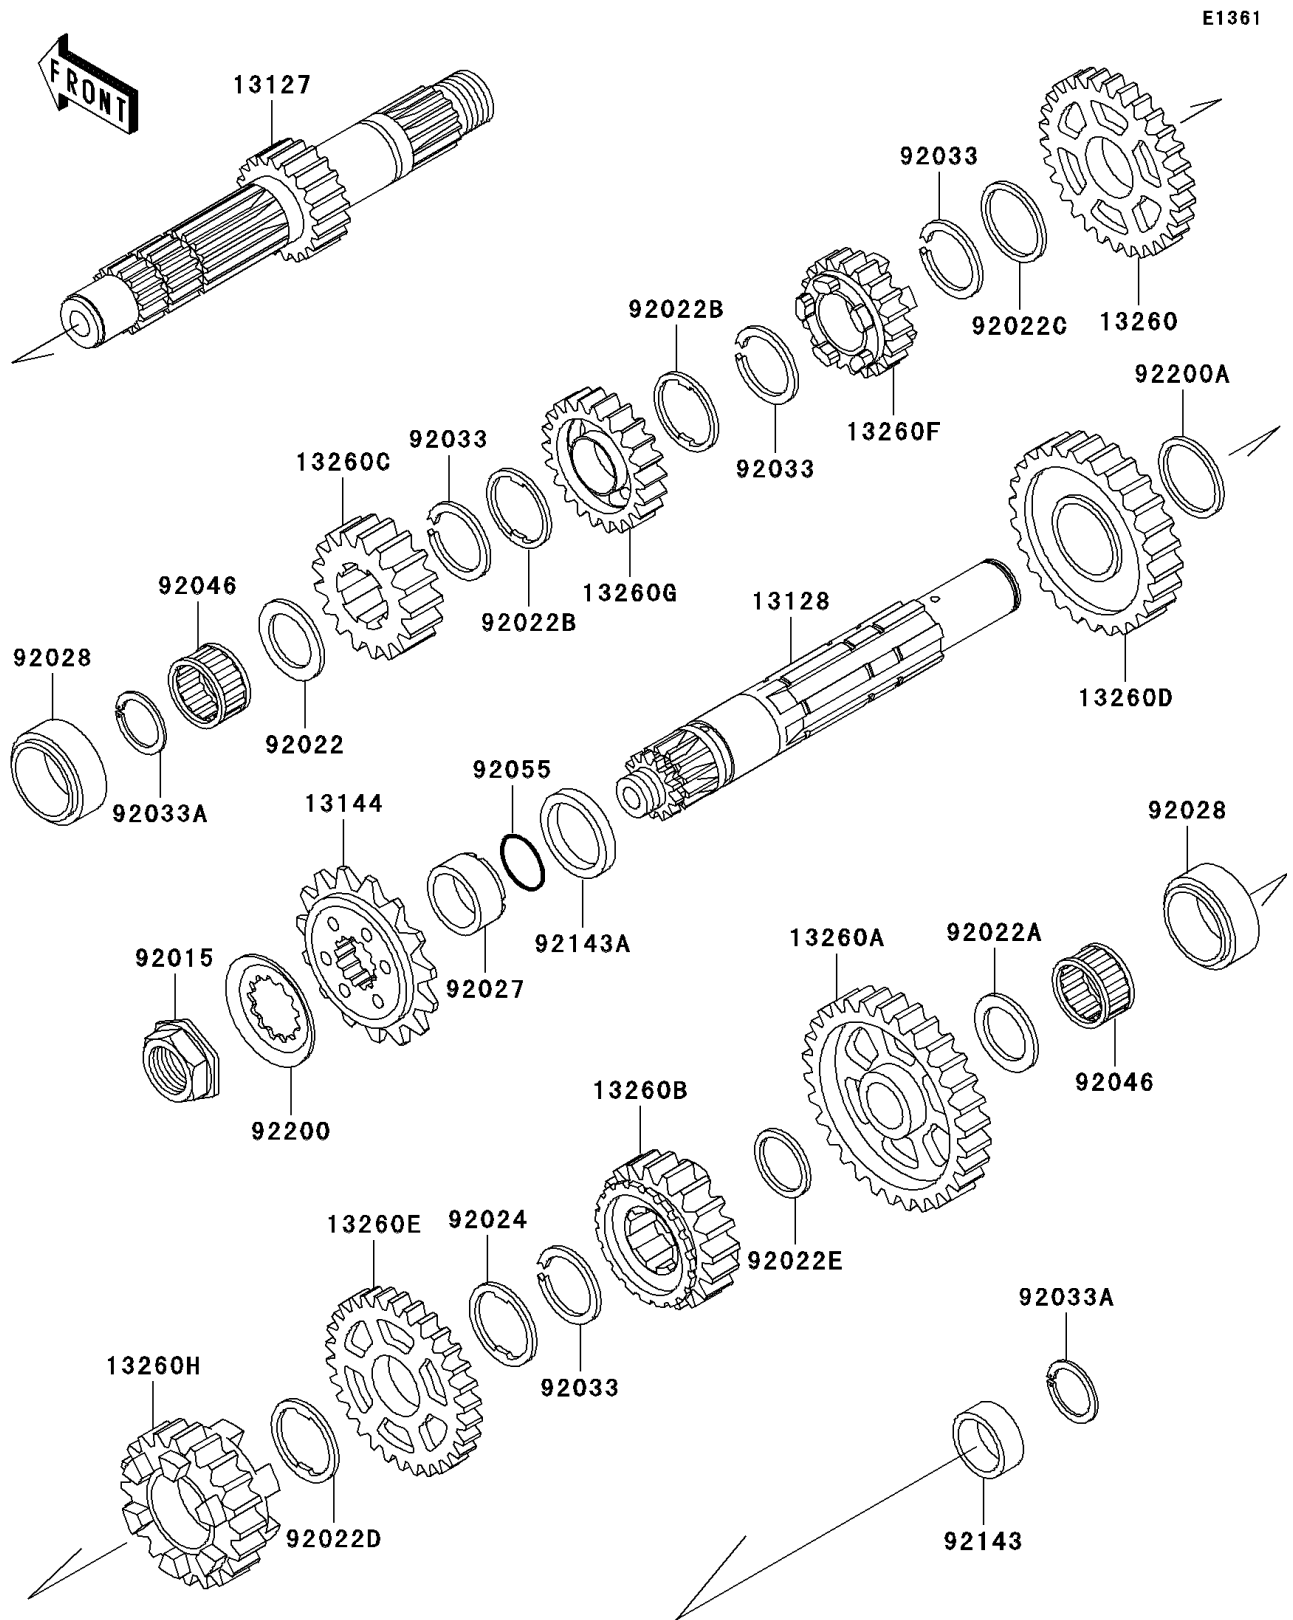

2005 KLR650

PARTS DIAGRAM

Transmission

2005 KLR650

PARTS LIST

Transmission

Kawasaki

Let the Good Times Roll®

ITEM NAME

PART NUMBER

QUANTITY
