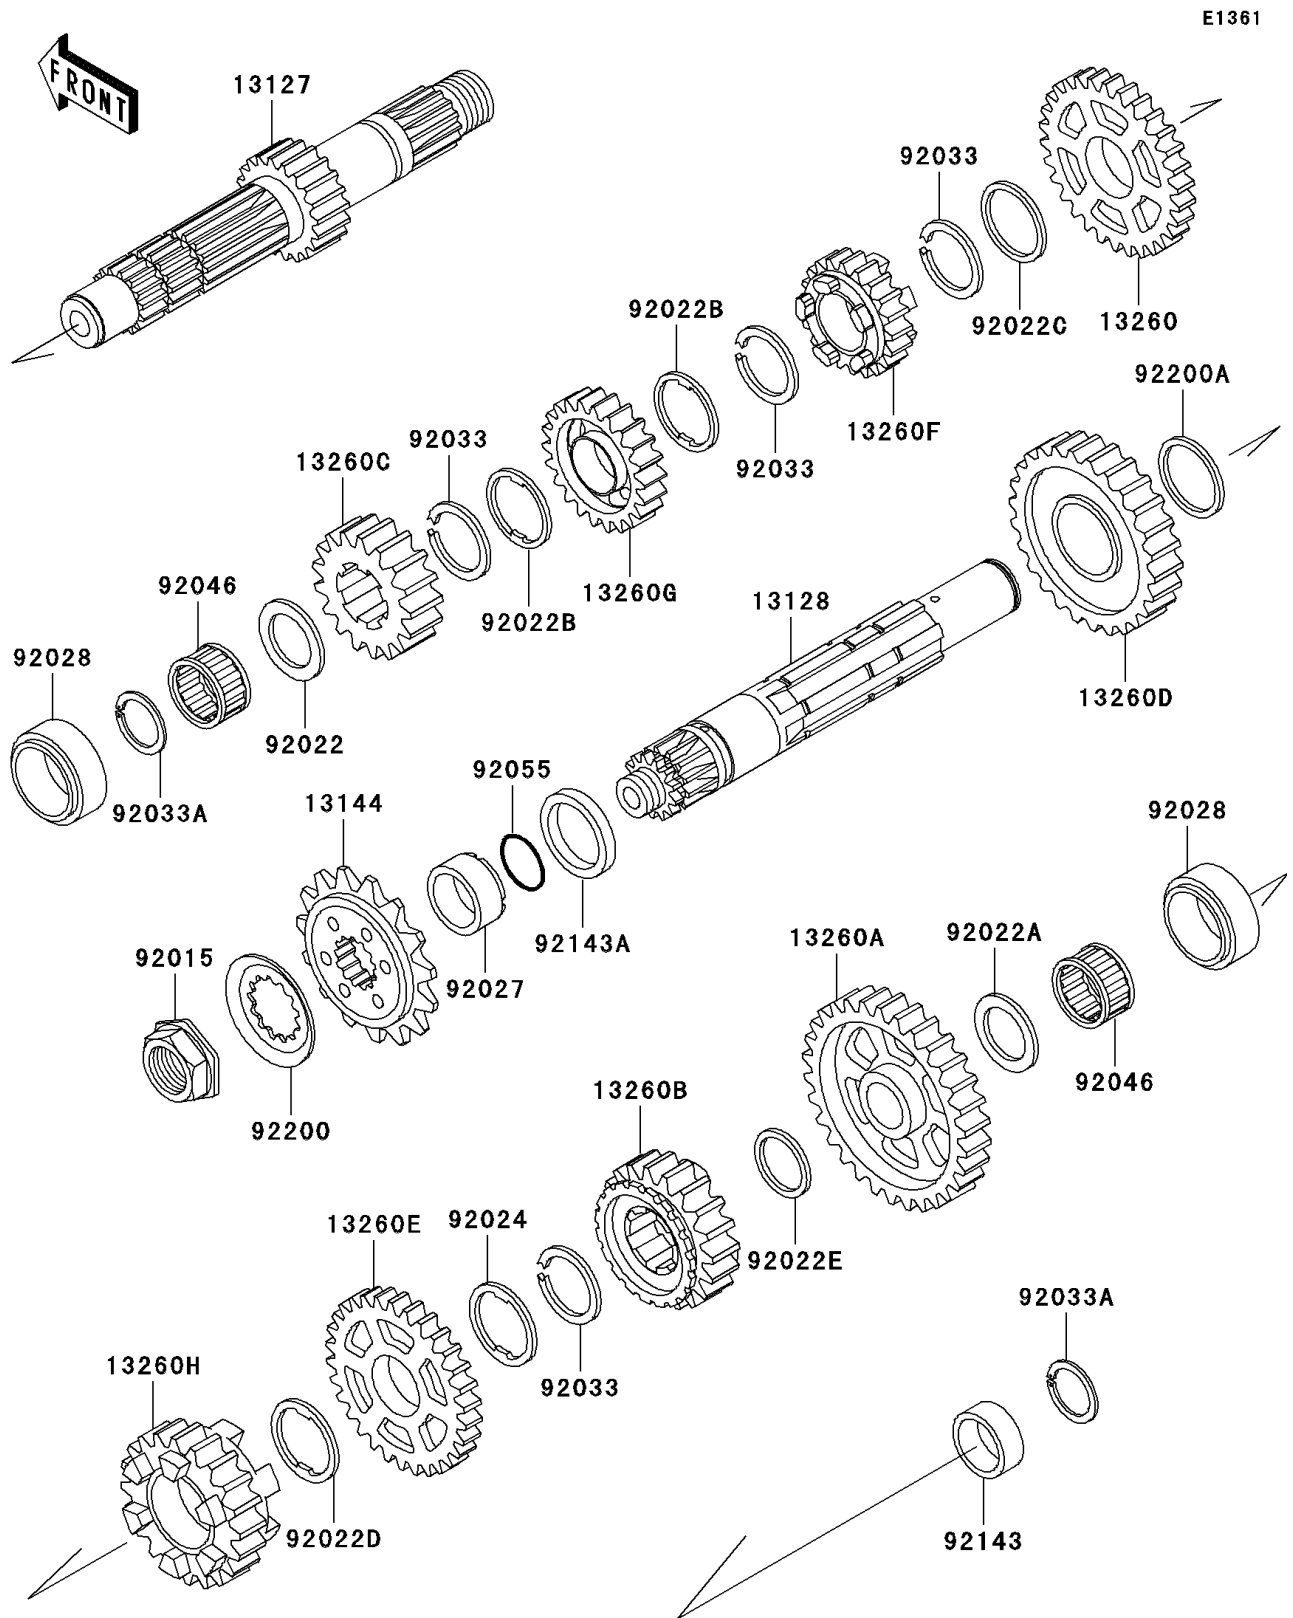

2001 KLR650

PARTS DIAGRAM

Transmission

2001 KLR650

PARTS LIST

Transmission

Kawasaki

Let the Good Times Roll®

ITEM NAME

PART NUMBER

QUANTITY
