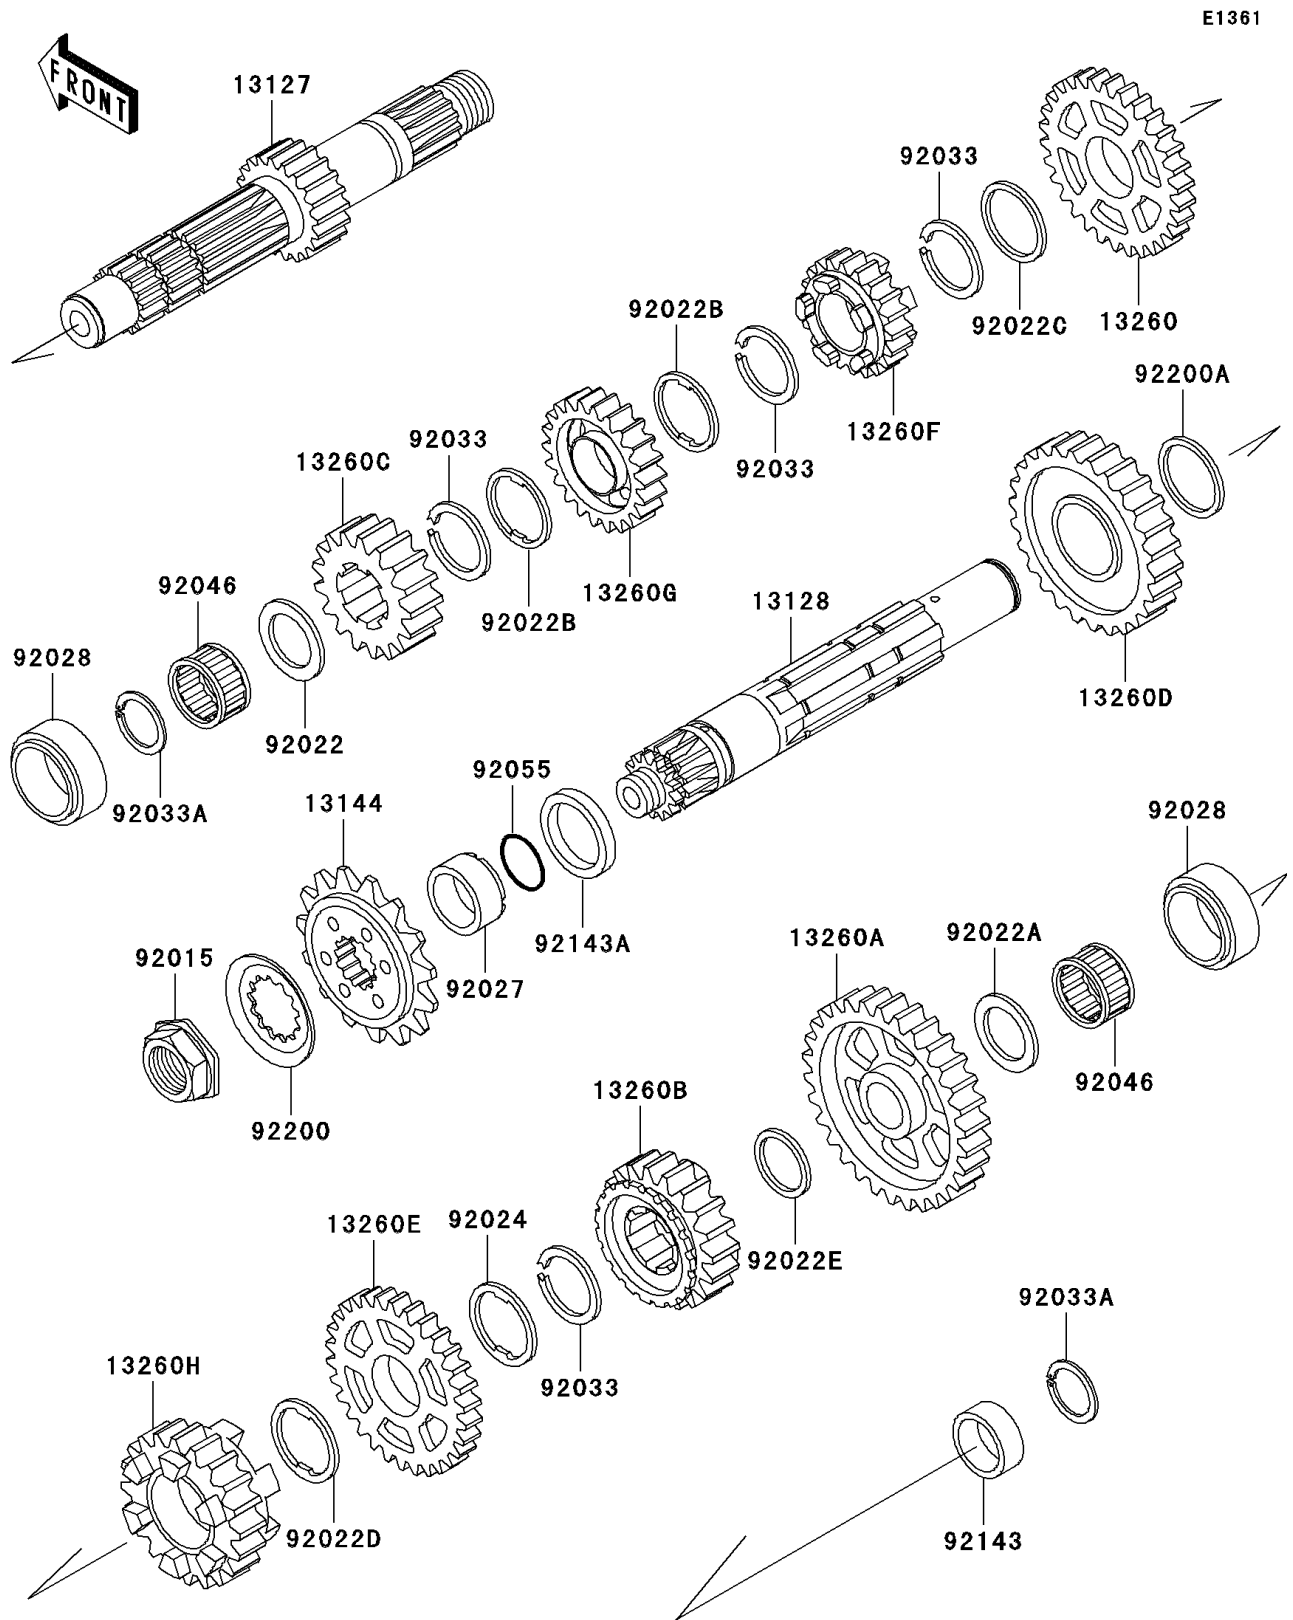

2002 KLR650

PARTS DIAGRAM

Transmission

2002 KLR650

PARTS LIST

Transmission

Kawasaki

Let the Good Times Roll®

ITEM NAME

PART NUMBER

QUANTITY
