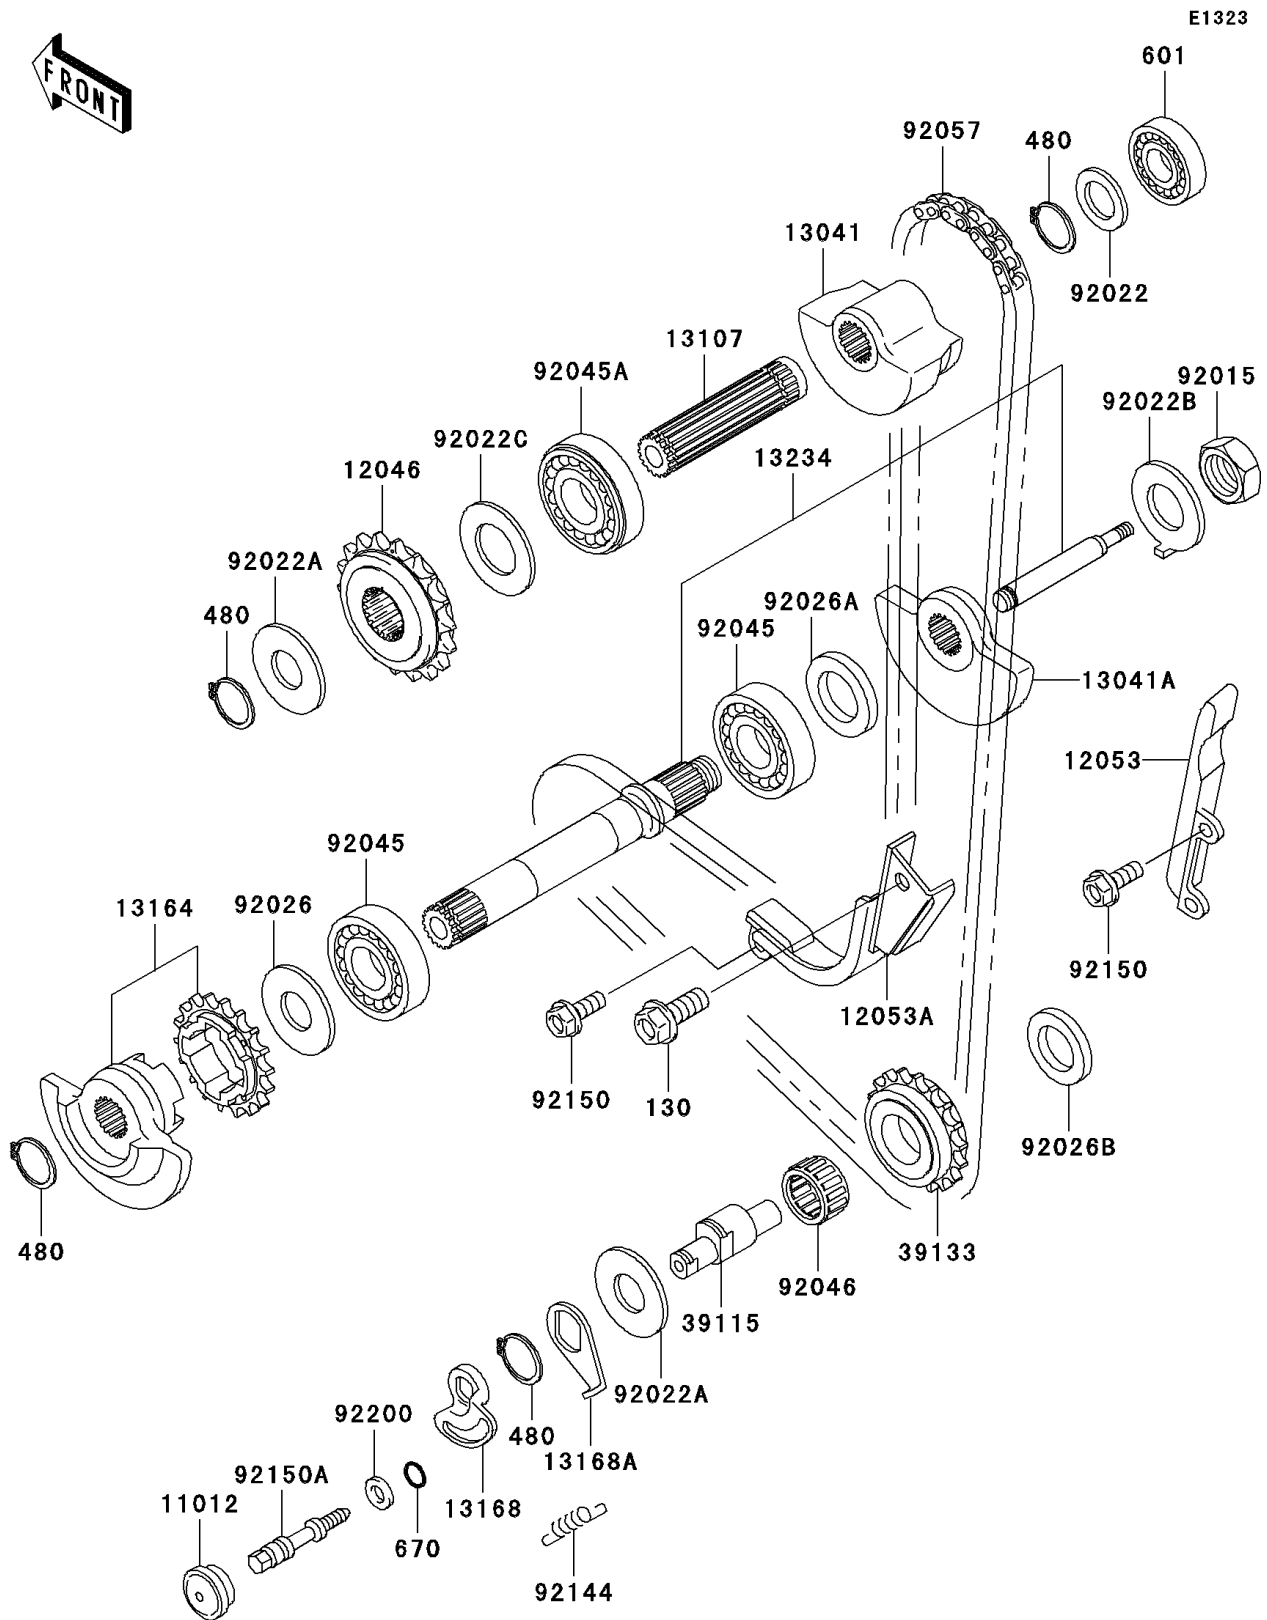

2005 KLR650

PARTS DIAGRAM

Balancer

2005 KLR650

PARTS LIST

Balancer

Kawasaki

Let the Good Times Roll®

ITEM NAME

PART NUMBER

QUANTITY
