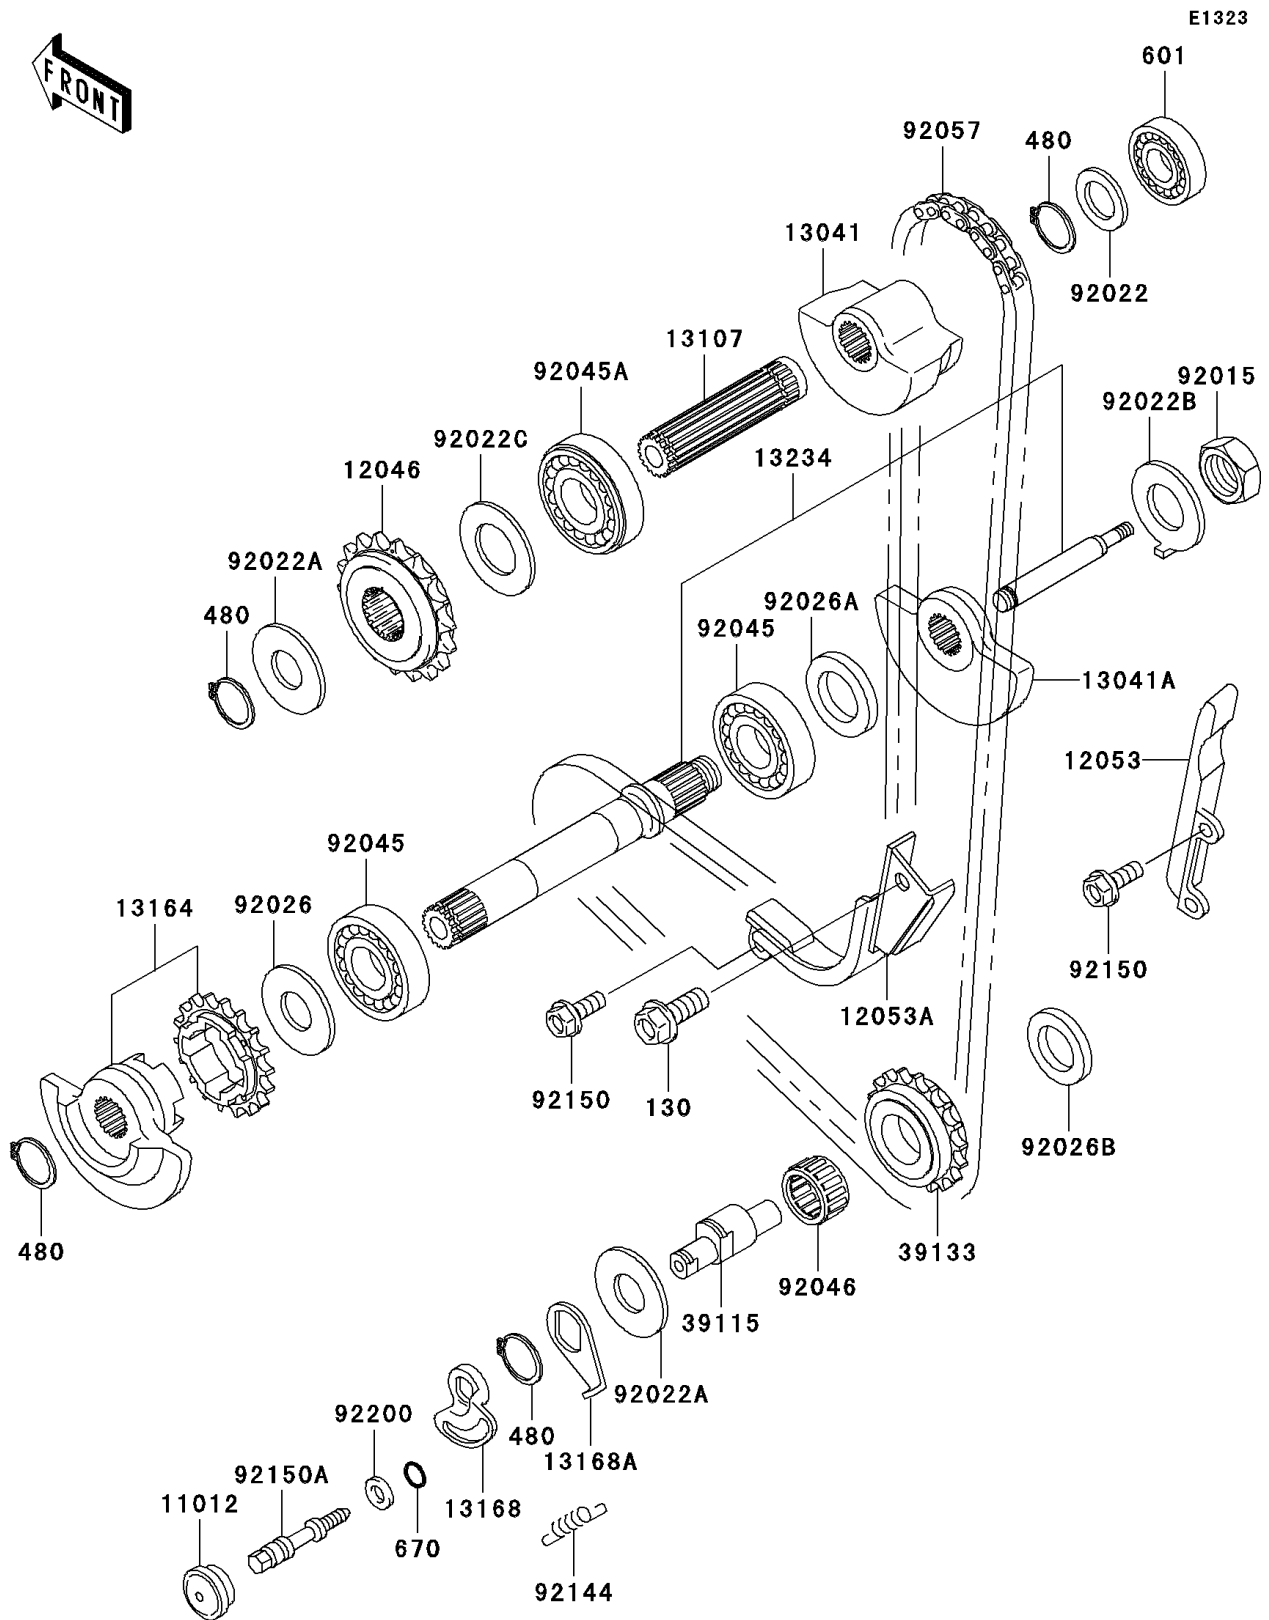

2003 KLR650

PARTS DIAGRAM

Balancer

2003 KLR650

PARTS LIST

Balancer

Kawasaki

Let the Good Times Roll®

ITEM NAME

PART NUMBER

QUANTITY
