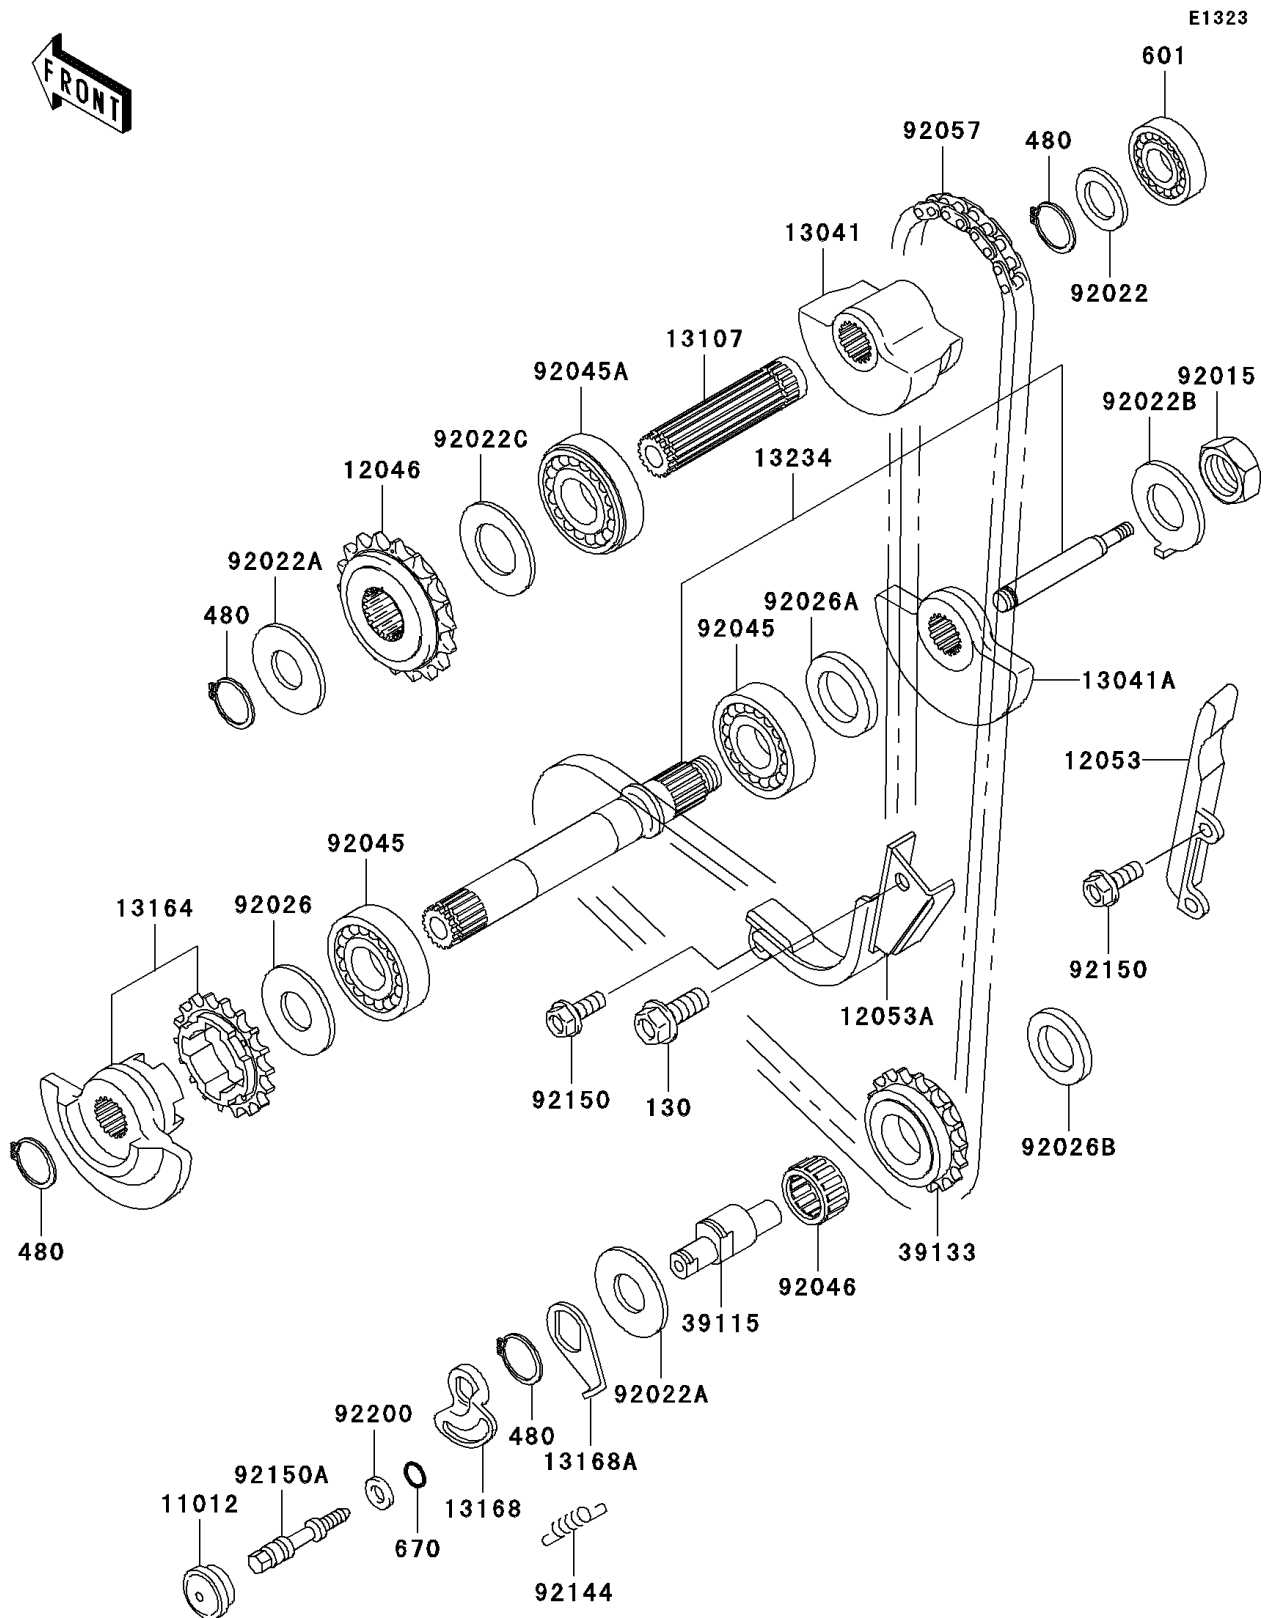

2001 KLR650

PARTS DIAGRAM

Balancer

2001 KLR650

PARTS LIST

Balancer

ITEM NAME

PART NUMBER

QUANTITY
