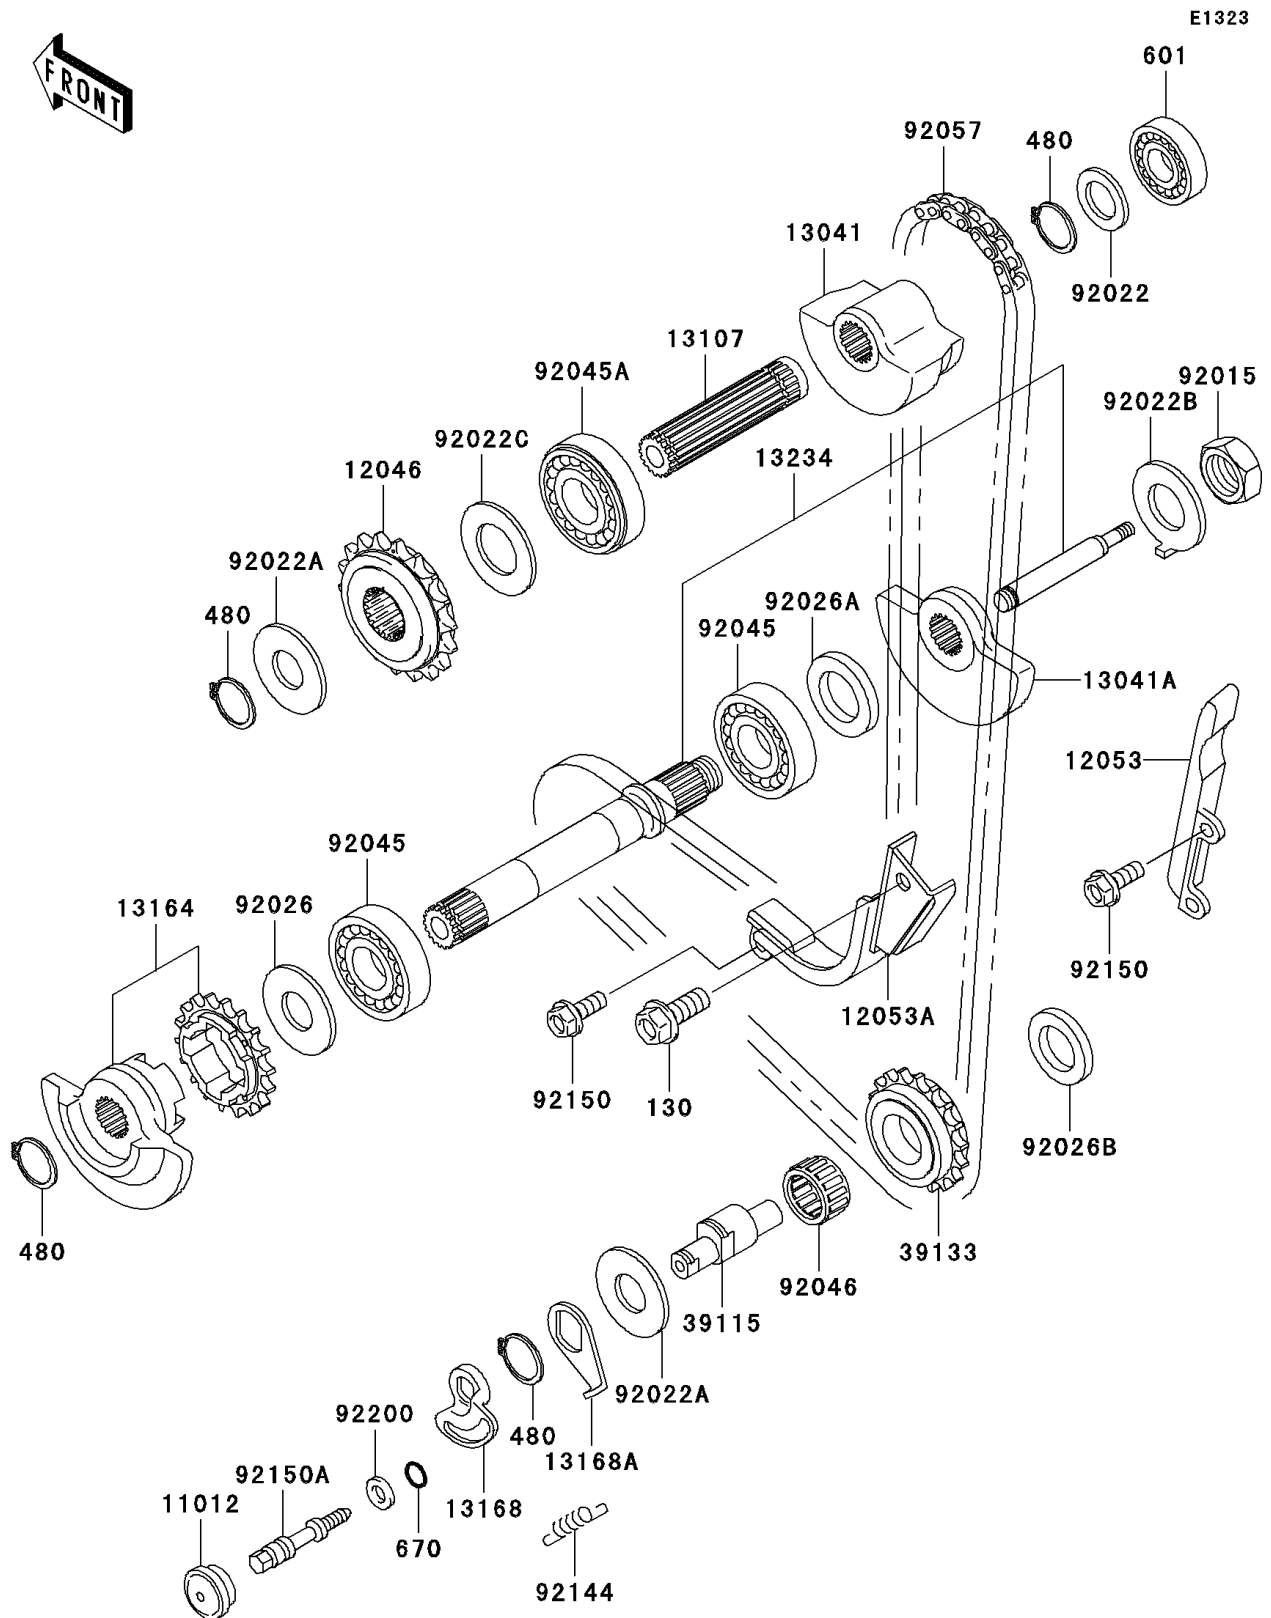

2002 KLR650

PARTS DIAGRAM

Balancer

2002 KLR650

PARTS LIST

Balancer

ITEM NAME

PART NUMBER

QUANTITY
