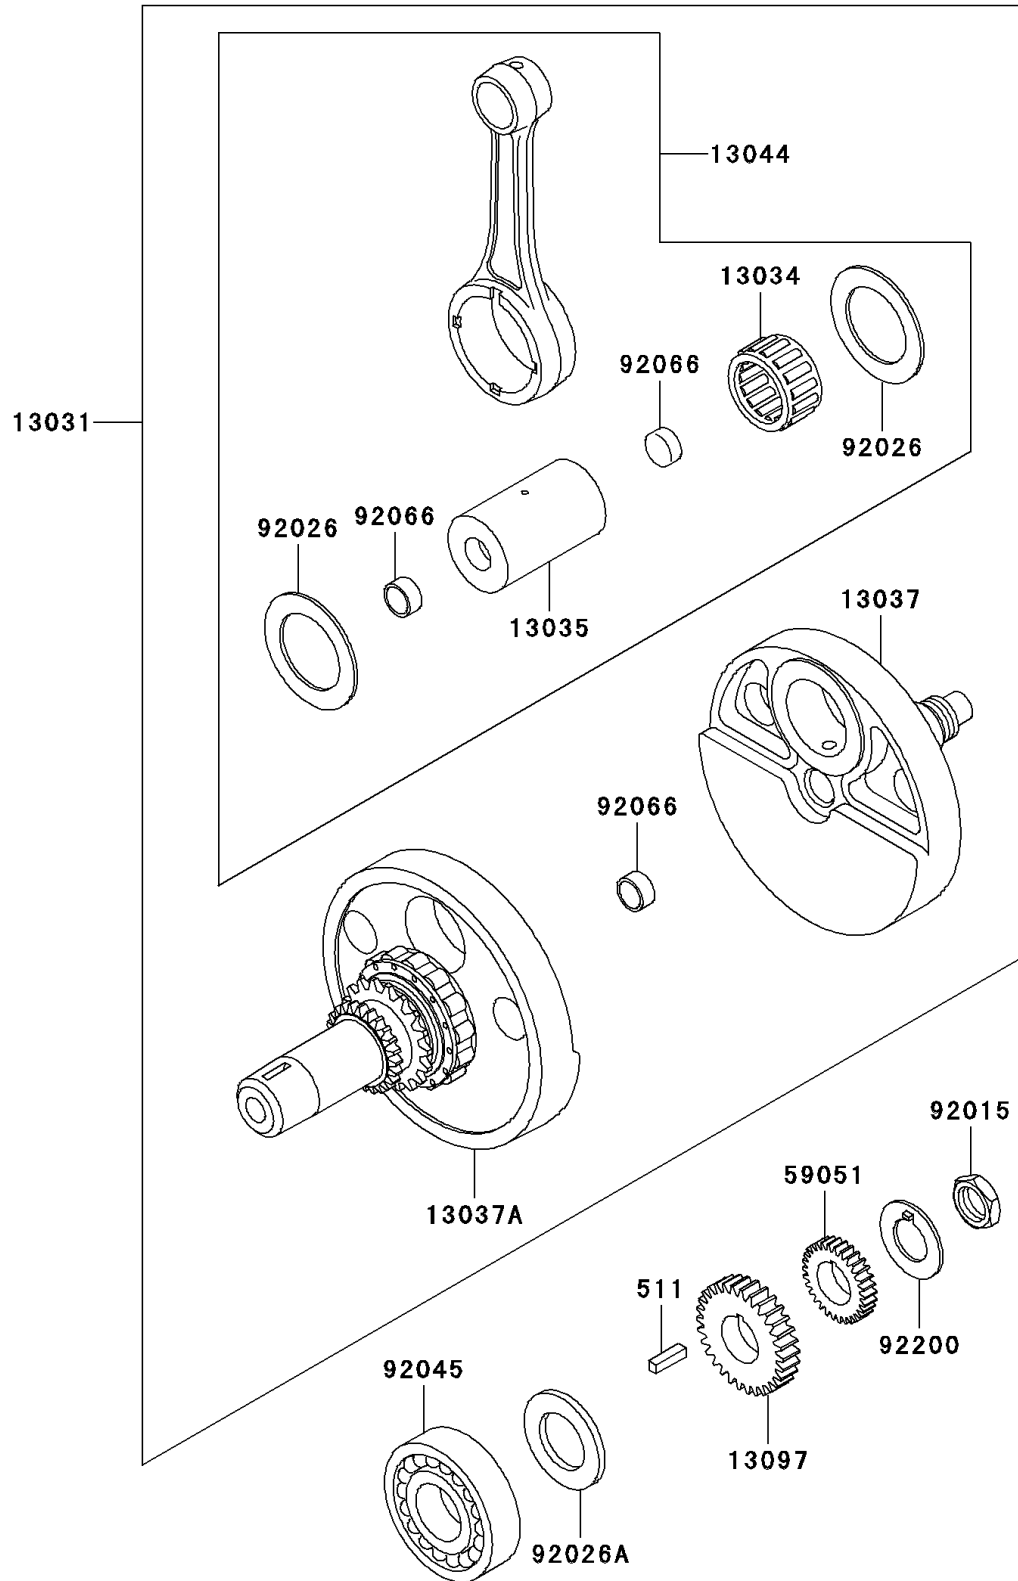

2005 KLR650

PARTS DIAGRAM

Crankshaft

E1321

2005 KLR650

PARTS LIST

Crankshaft

Kawasaki

Let the Good Times Roll®

ITEM NAME

PART NUMBER

QUANTITY
