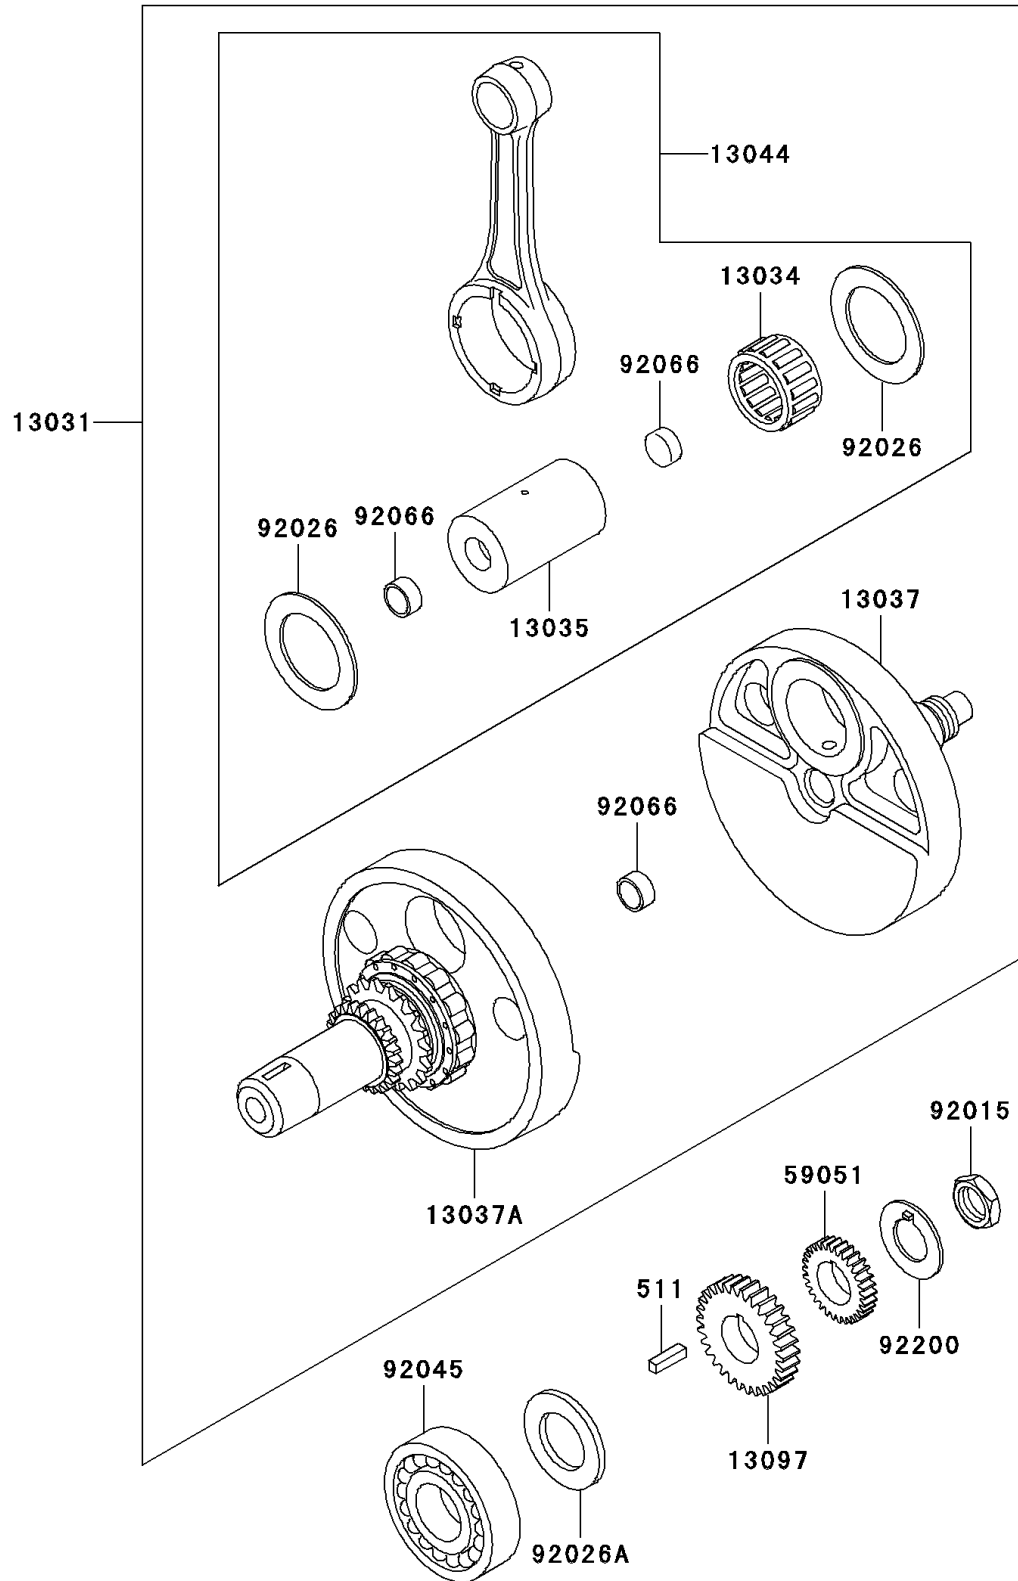

2001 KLR650

PARTS DIAGRAM

Crankshaft

E1321

2001 KLR650

PARTS LIST

Crankshaft

Kawasaki

Let the Good Times Roll®

ITEM NAME

PART NUMBER

QUANTITY
