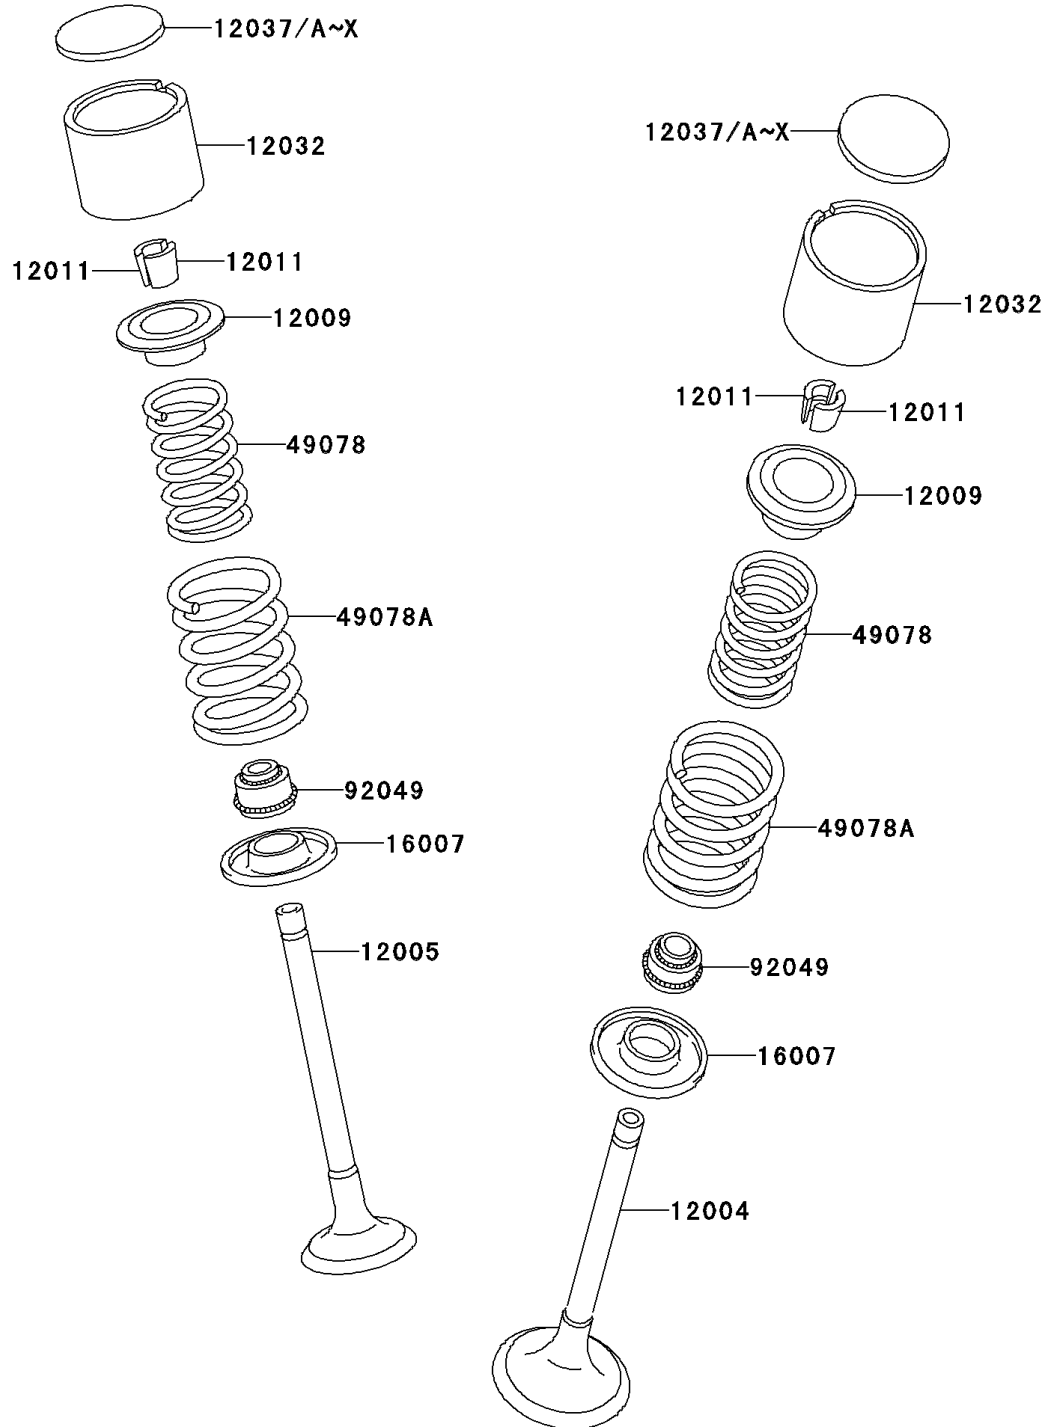

2003 KLR650

PARTS DIAGRAM

Valve(s)

E1210

2003 KLR650

PARTS LIST

Valve(s)

ITEM NAME

PART NUMBER

QUANTITY
