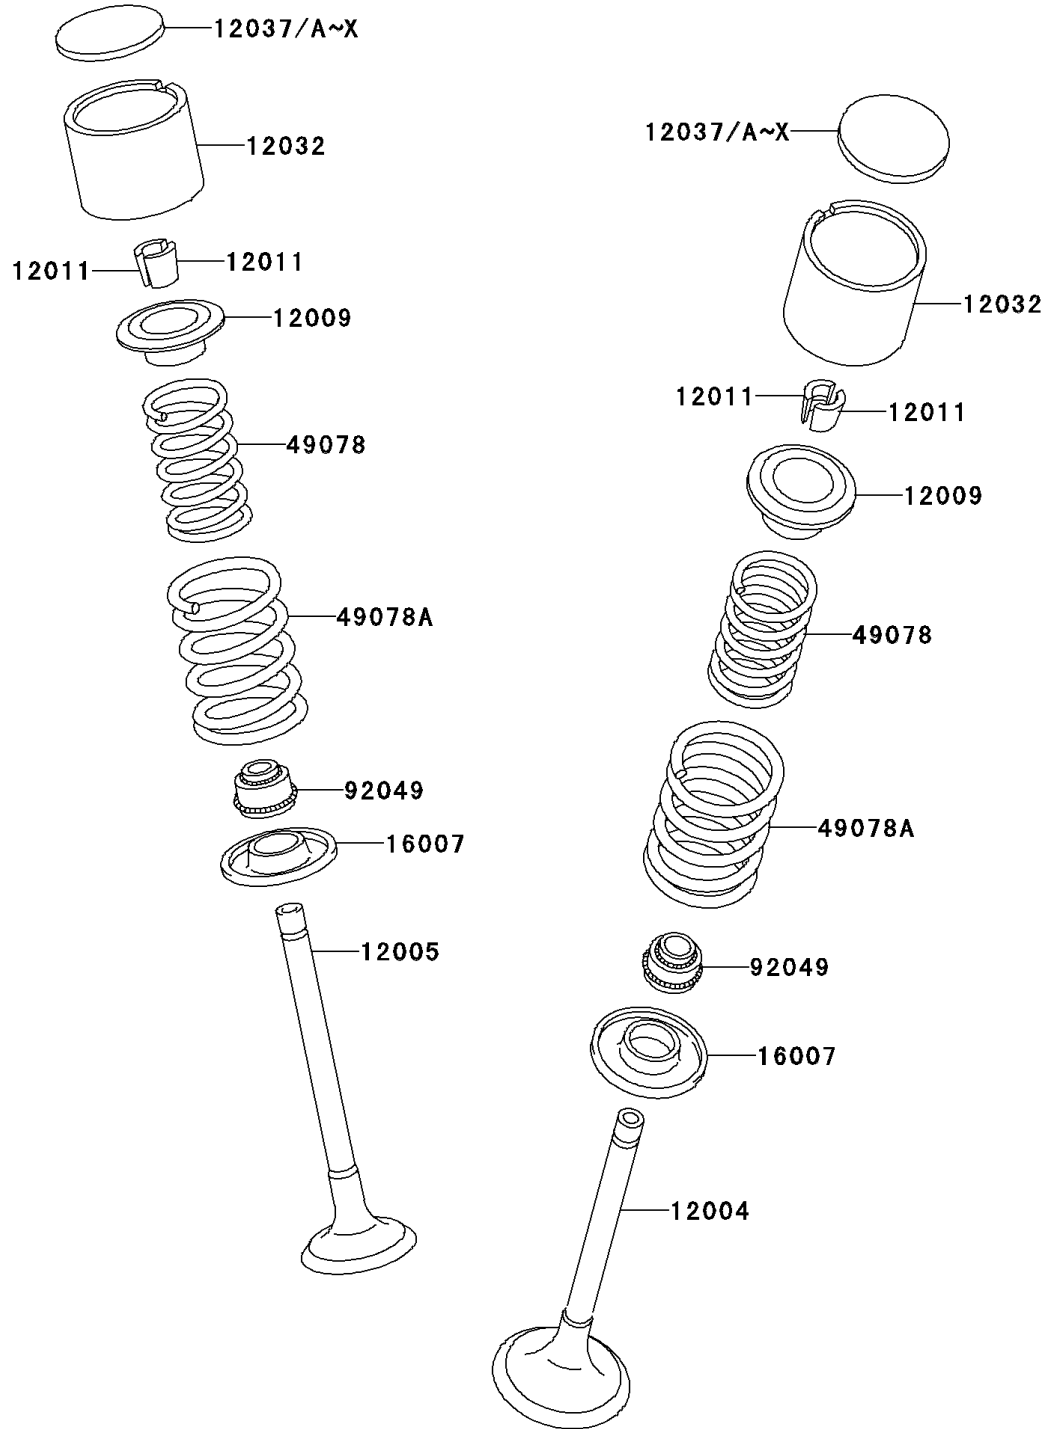

2001 KLR650

PARTS DIAGRAM

Valve(s)

E1210

2001 KLR650

PARTS LIST

Valve(s)

ITEM NAME

PART NUMBER

QUANTITY
