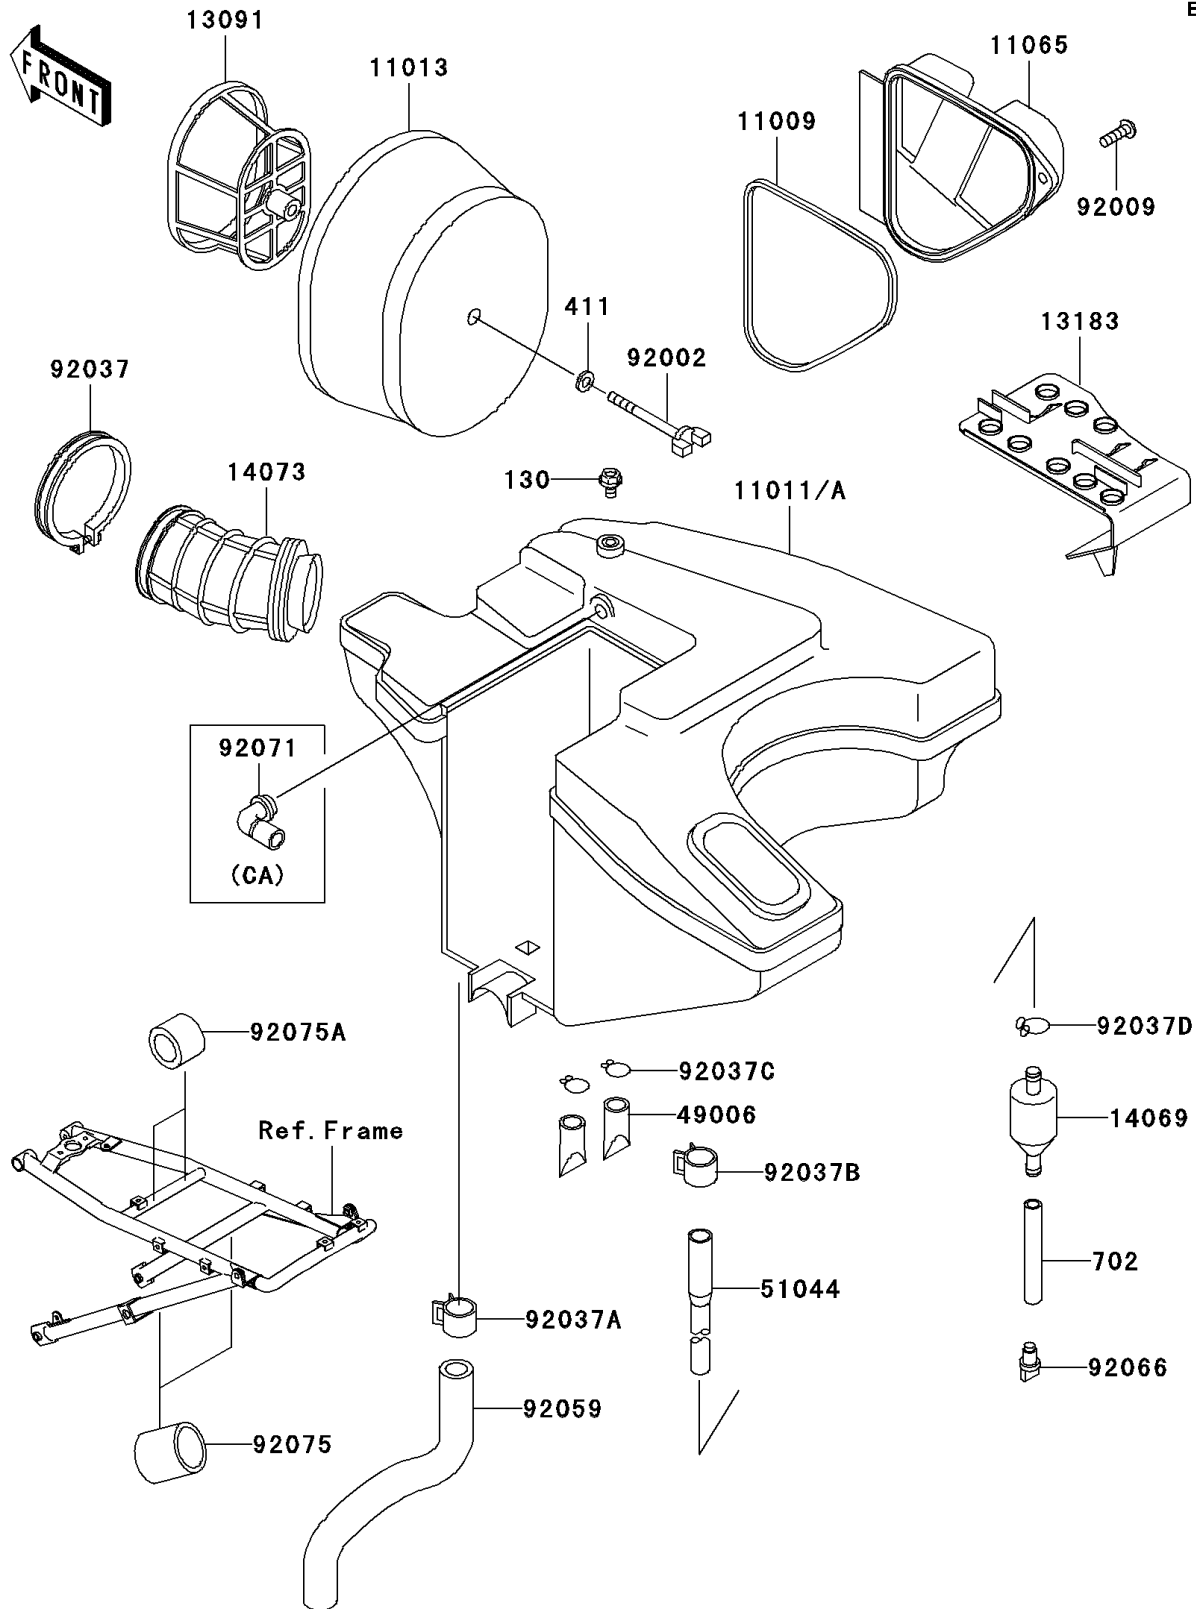

2005 KLR650

PARTS DIAGRAM

Air Cleaner

E1130

2005 KLR650

PARTS LIST

Air Cleaner

Kawasaki

Let the Good Times Roll®

ITEM NAME

PART NUMBER

QUANTITY
