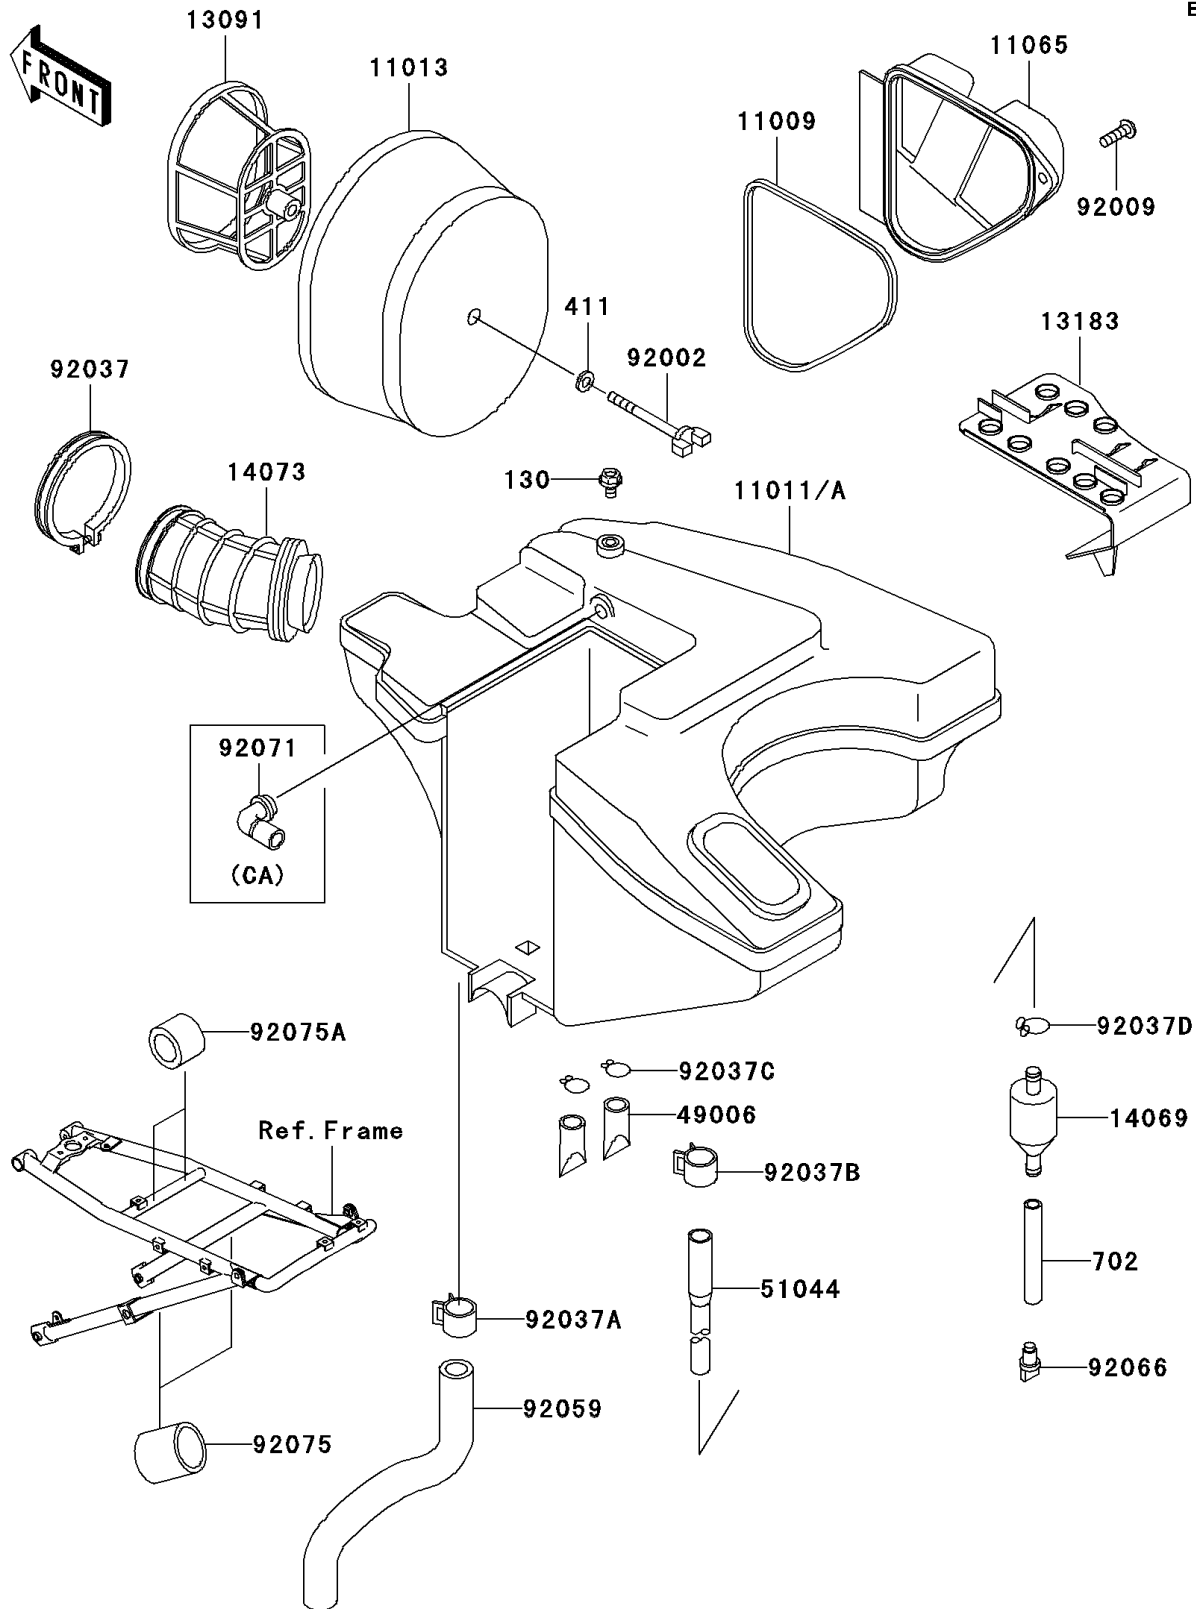

2001 KLR650

PARTS DIAGRAM

Air Cleaner

E1130

2001 KLR650

PARTS LIST

Air Cleaner

ITEM NAME

PART NUMBER

QUANTITY
