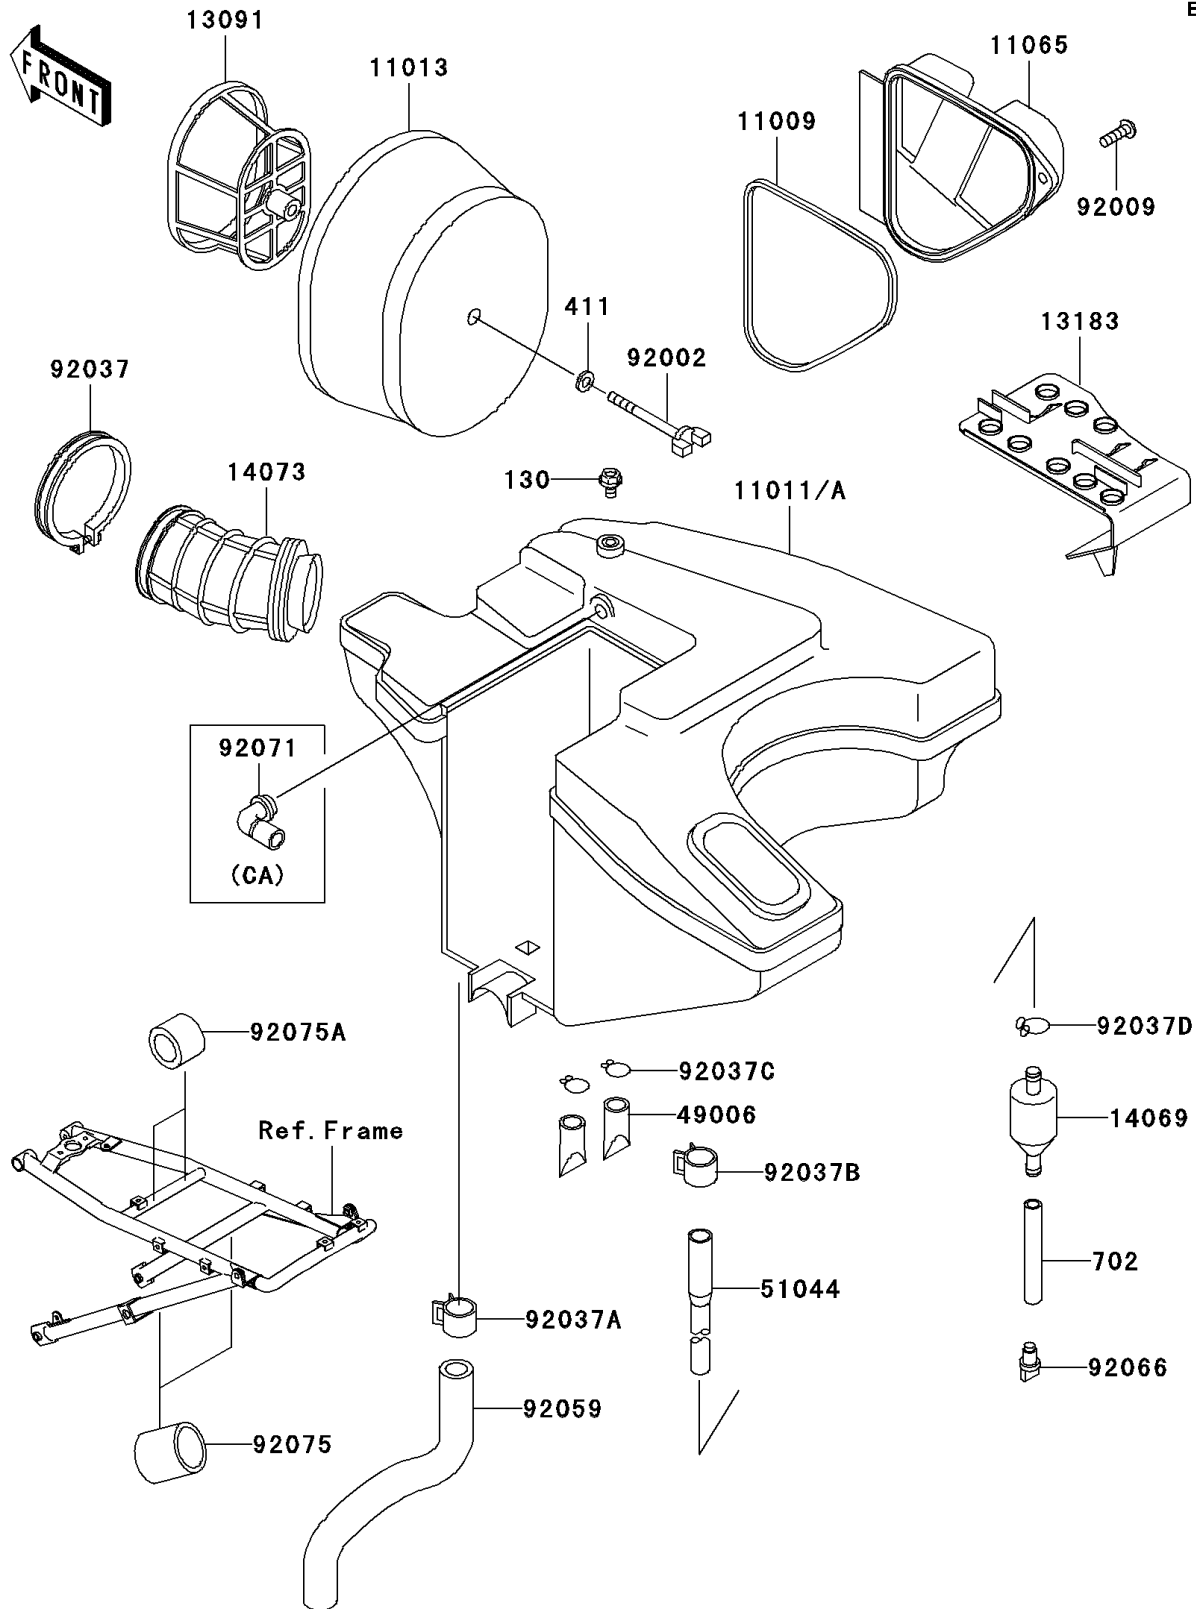

2004 KLR650

PARTS DIAGRAM

Air Cleaner

E1130

2004 KLR650

PARTS LIST

Air Cleaner

Kawasaki

Let the Good Times Roll®

ITEM NAME

PART NUMBER

QUANTITY
