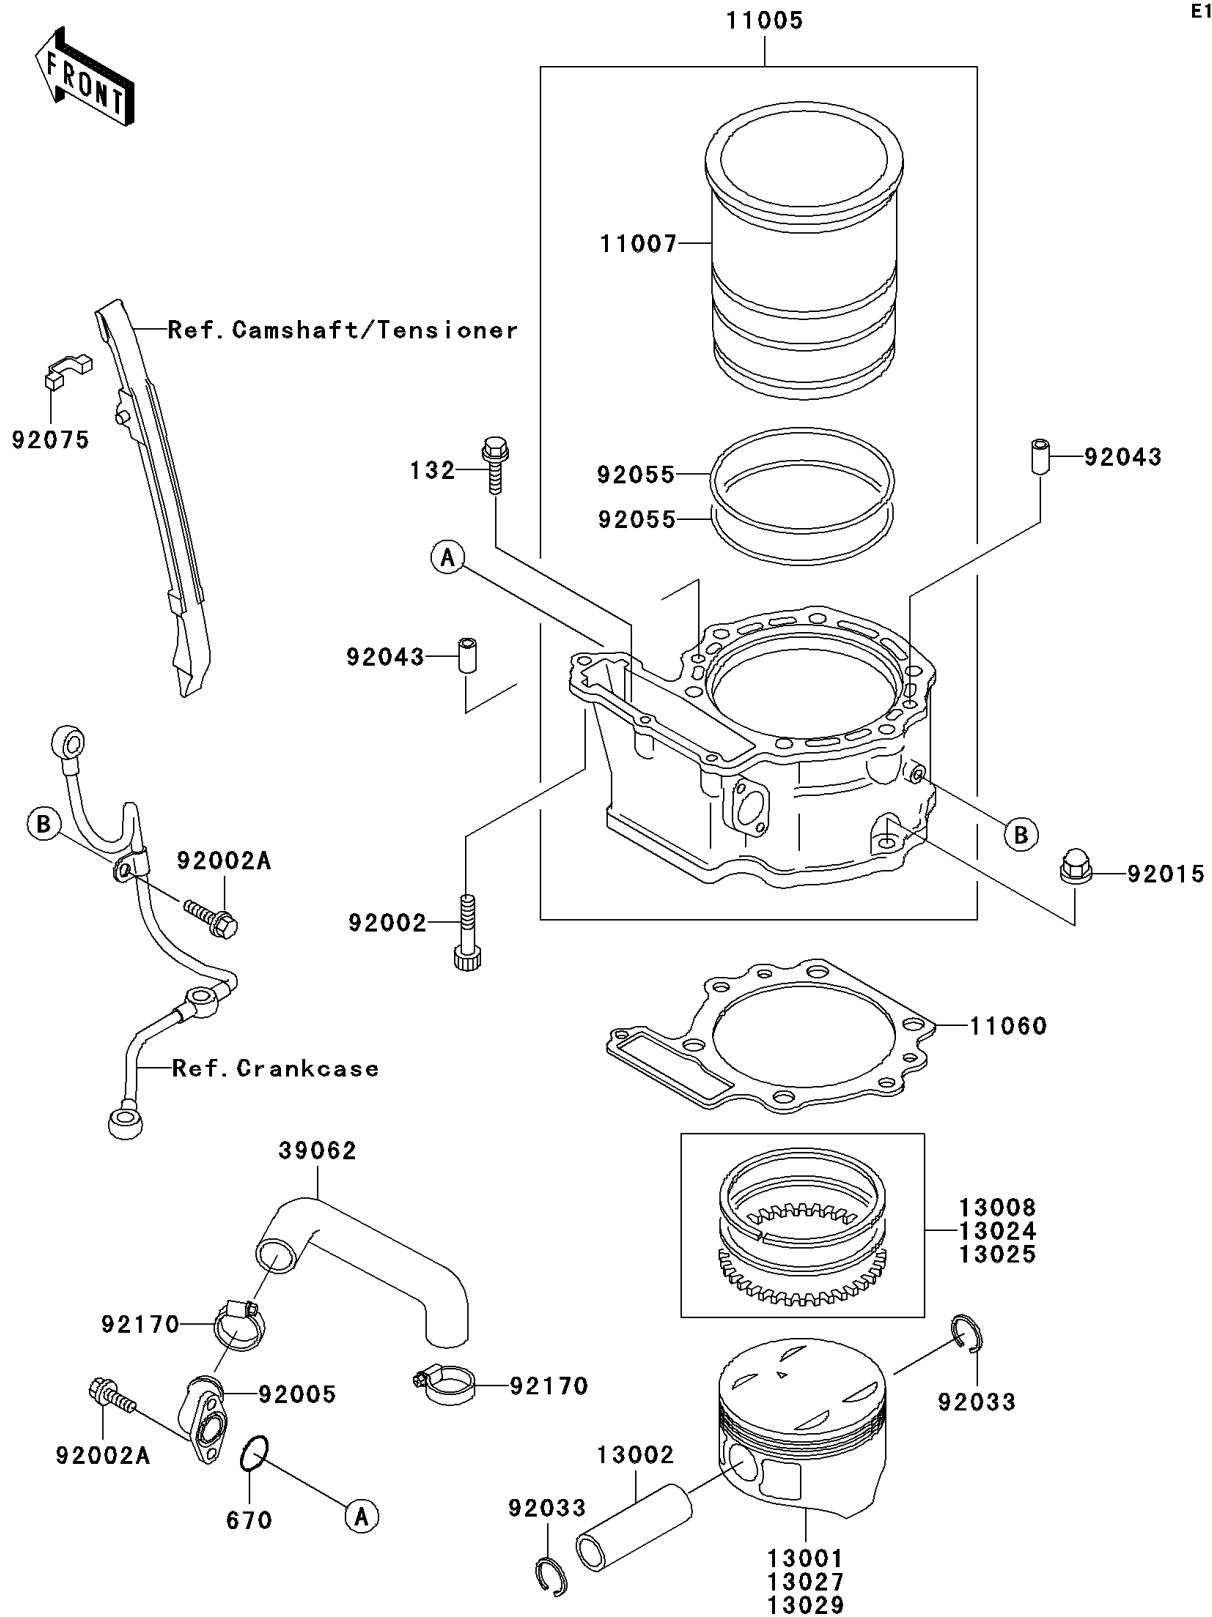

2001 KLR650

PARTS DIAGRAM

Cylinder/Piston(s)

E1120

2001 KLR650

PARTS LIST

Cylinder/Piston(s)

Kawasaki

Let the Good Times Roll®

ITEM NAME

PART NUMBER

QUANTITY
