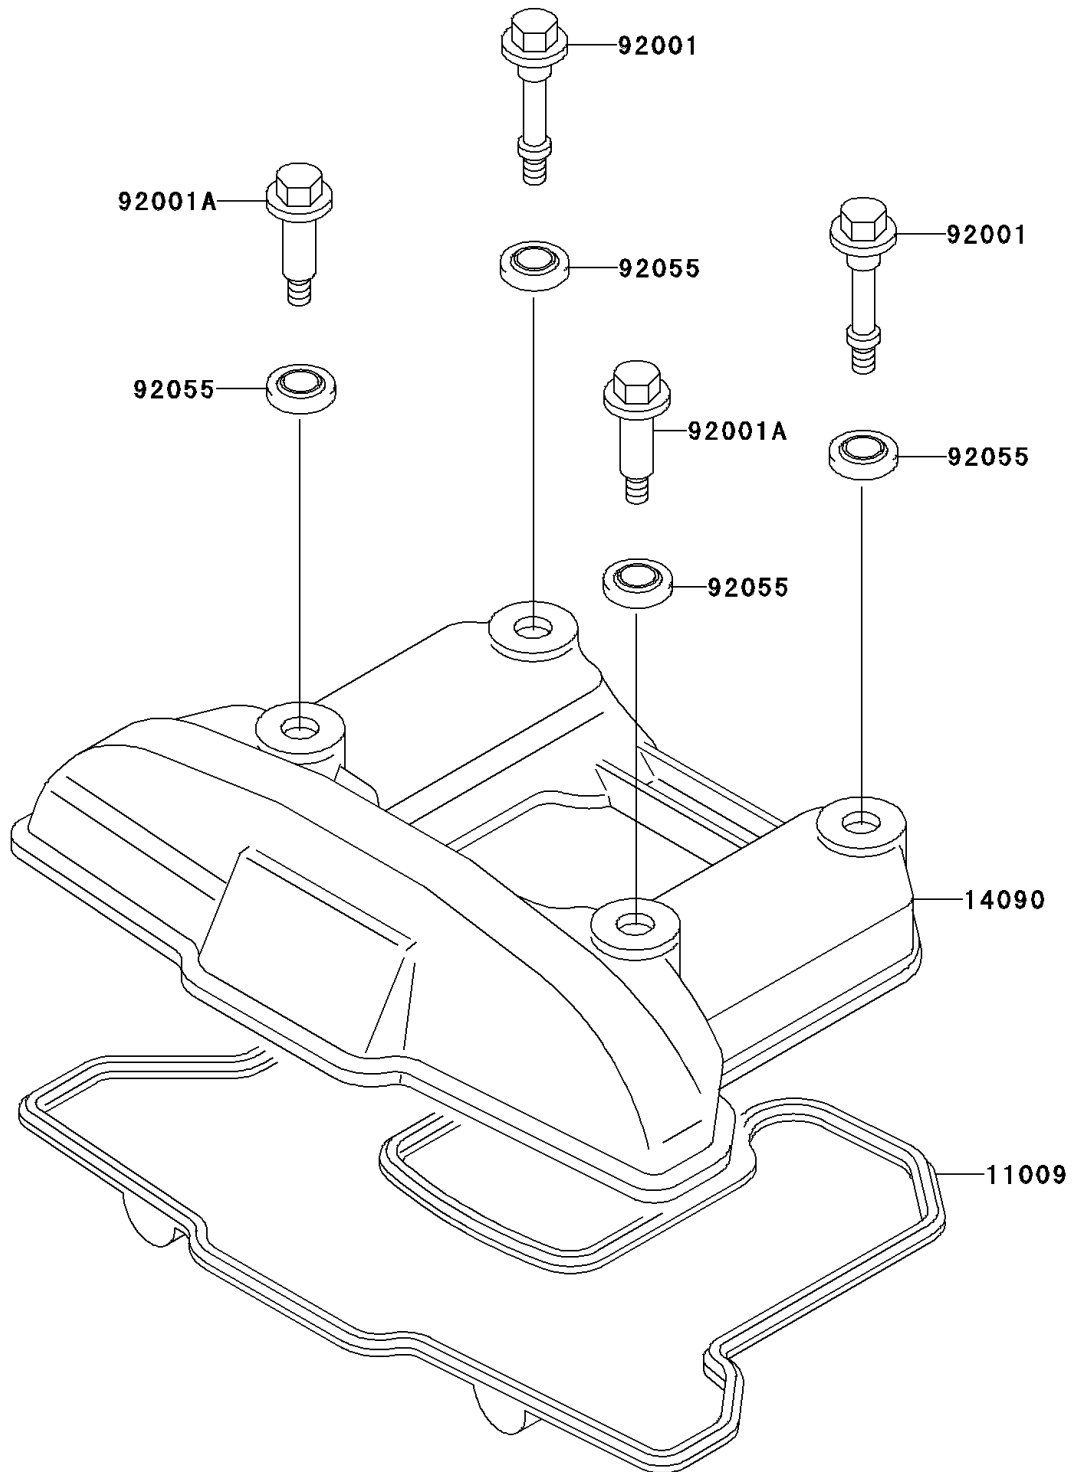

# 2005 KLR650

## PARTS DIAGRAM

### Cylinder Head Cover

E1112

## PARTS LIST