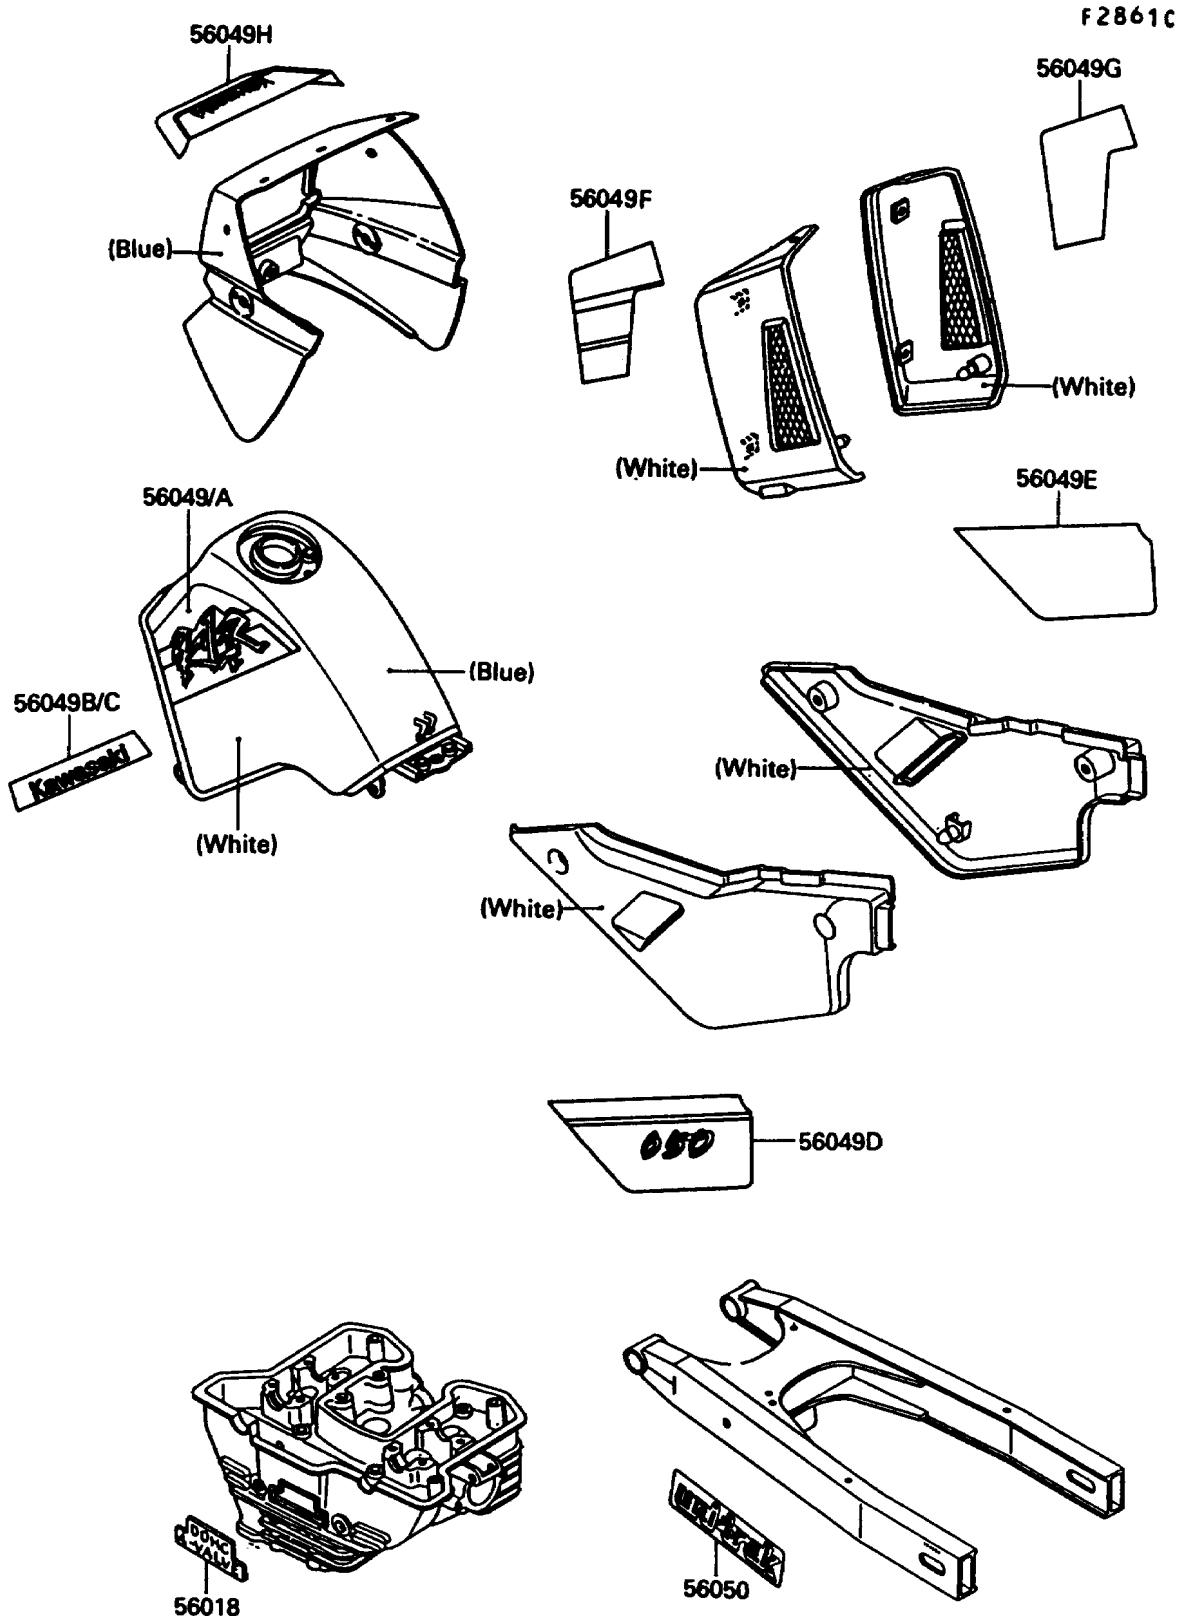

1991 KLR650

PARTS DIAGRAM

Decal(Blue/White)(KL650-A5)

1991 KLR650

PARTS LIST

Decal(Blue/White)(KL650-A5)

ITEM NAME

PART NUMBER

QUANTITY
