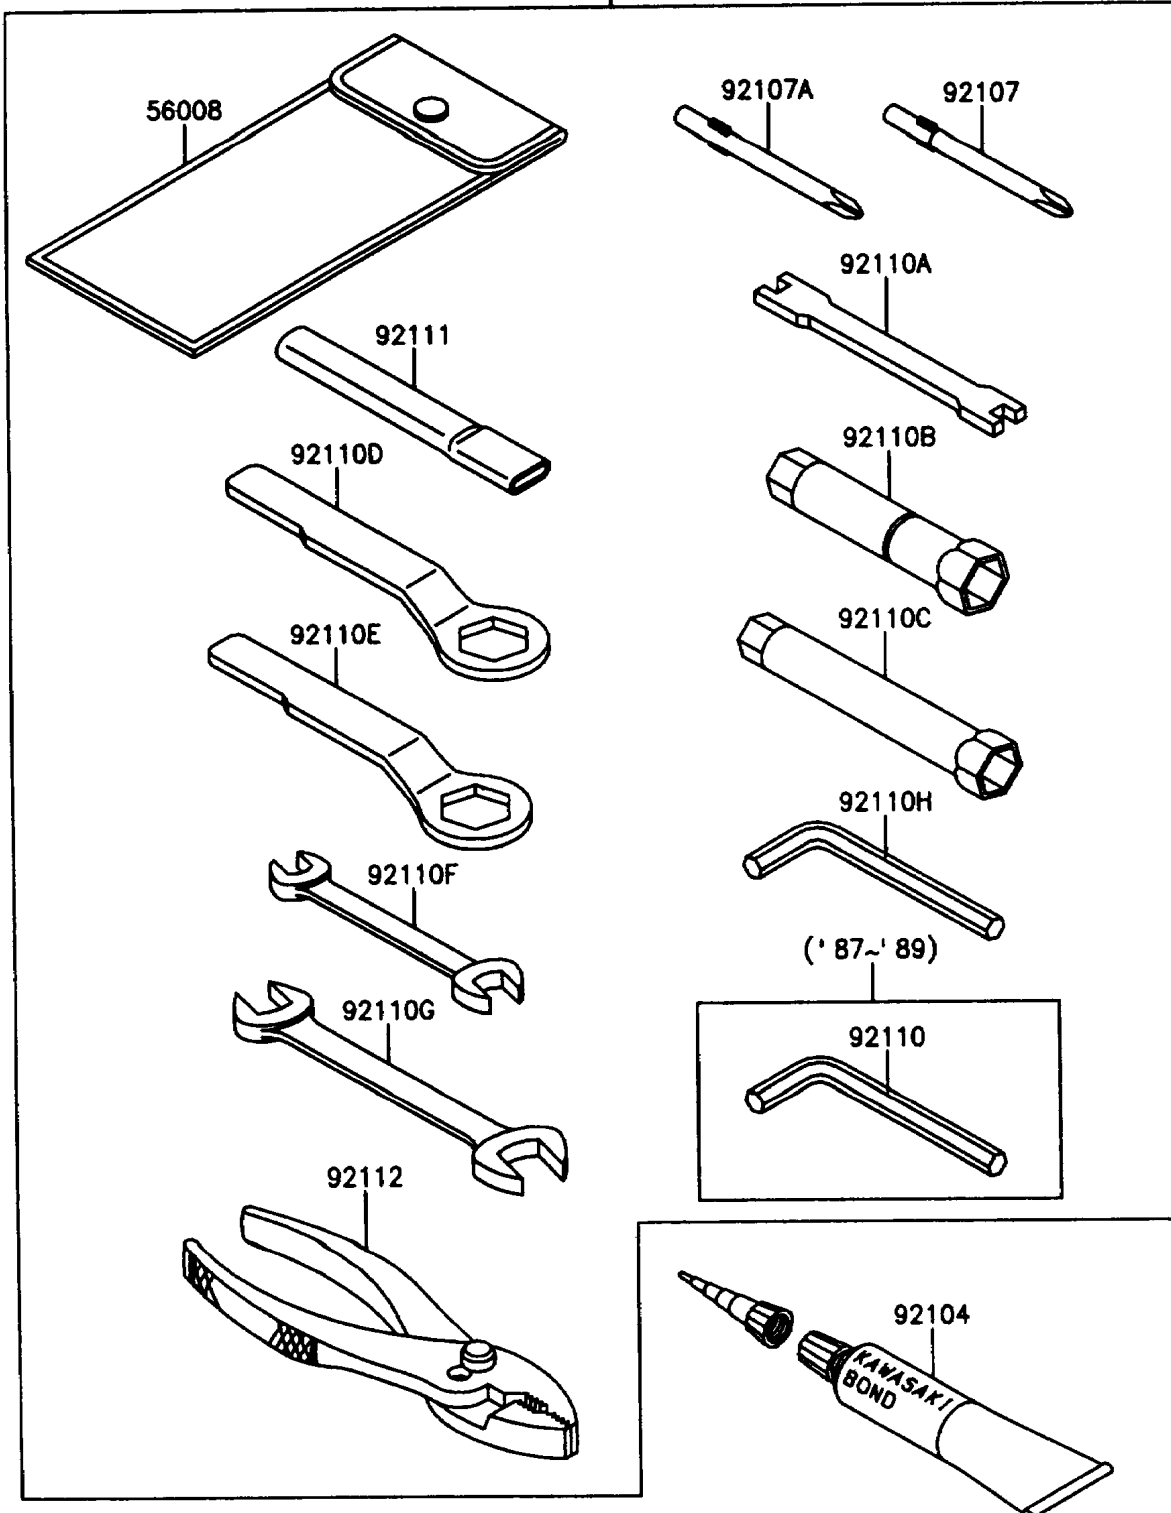

1991 KLR650

PARTS DIAGRAM

Tool

F281U

56007/A

1991 KLR650

PARTS LIST

Tool

ITEM NAME

PART NUMBER

QUANTITY
