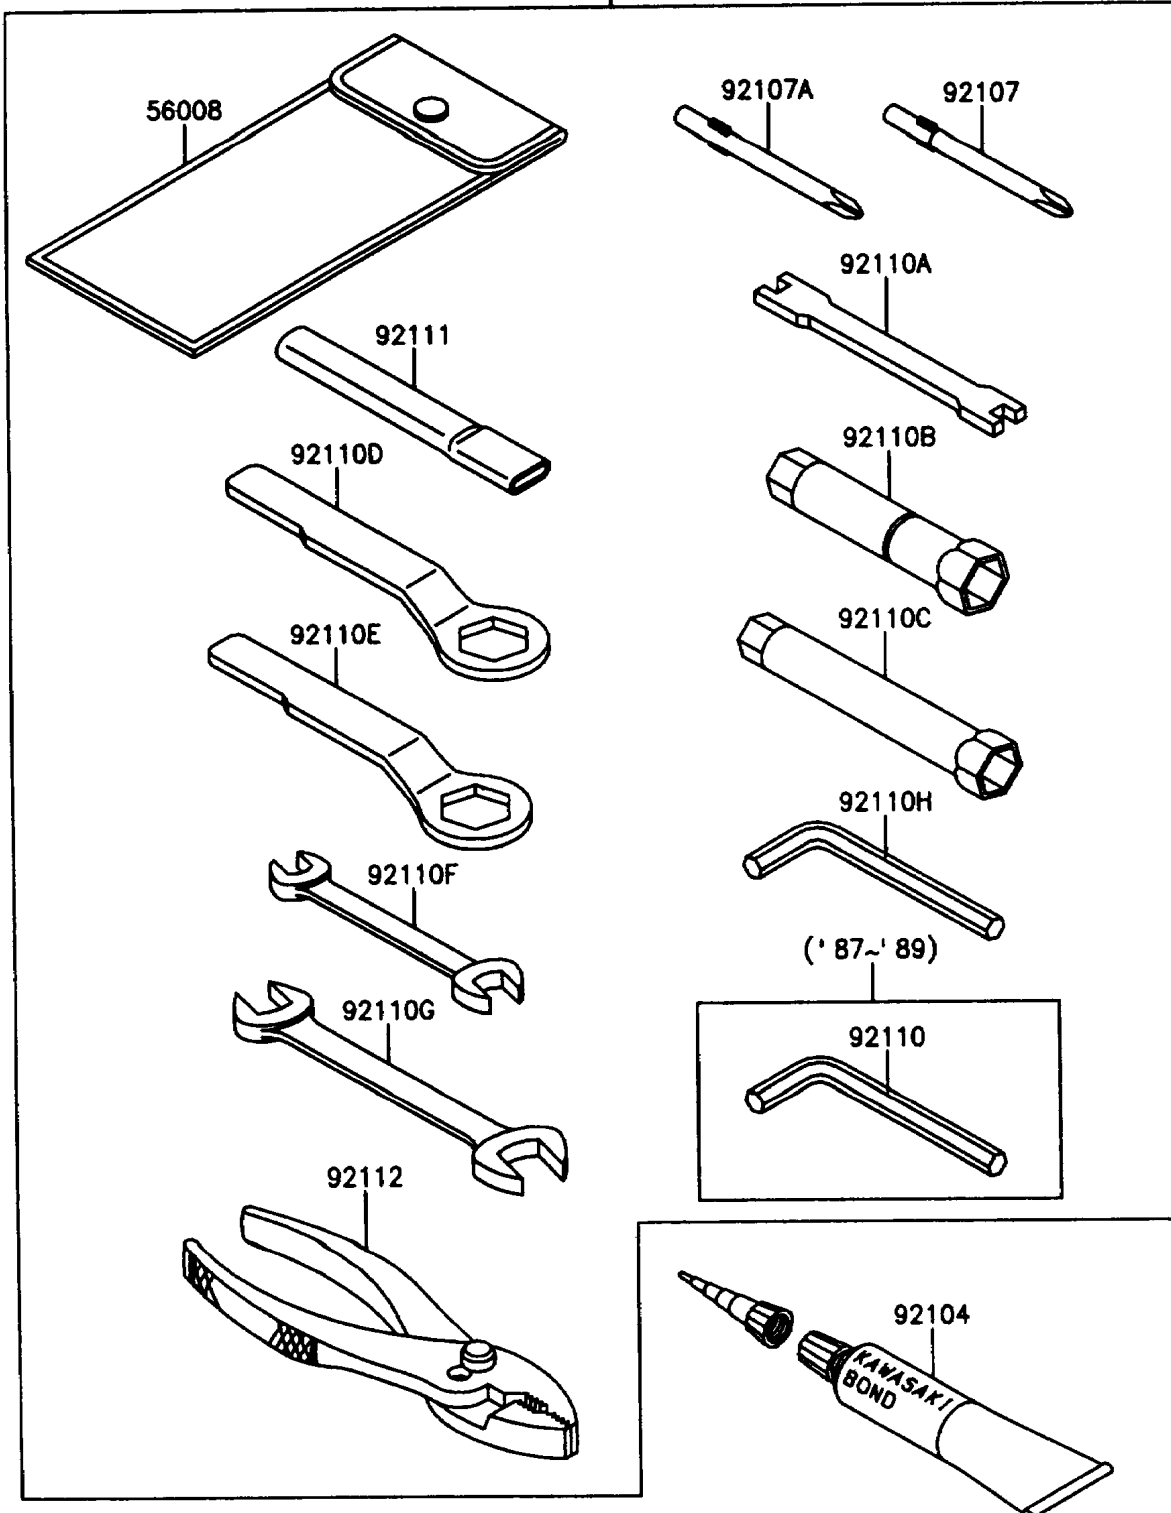

1988 KLR[®] 650

PARTS DIAGRAM

Tool

F281U

56007/A

1988 KLR[®] 650

PARTS LIST

Tool

Kawasaki

Let the Good Times Roll[®]

ITEM NAME

PART NUMBER

QUANTITY
