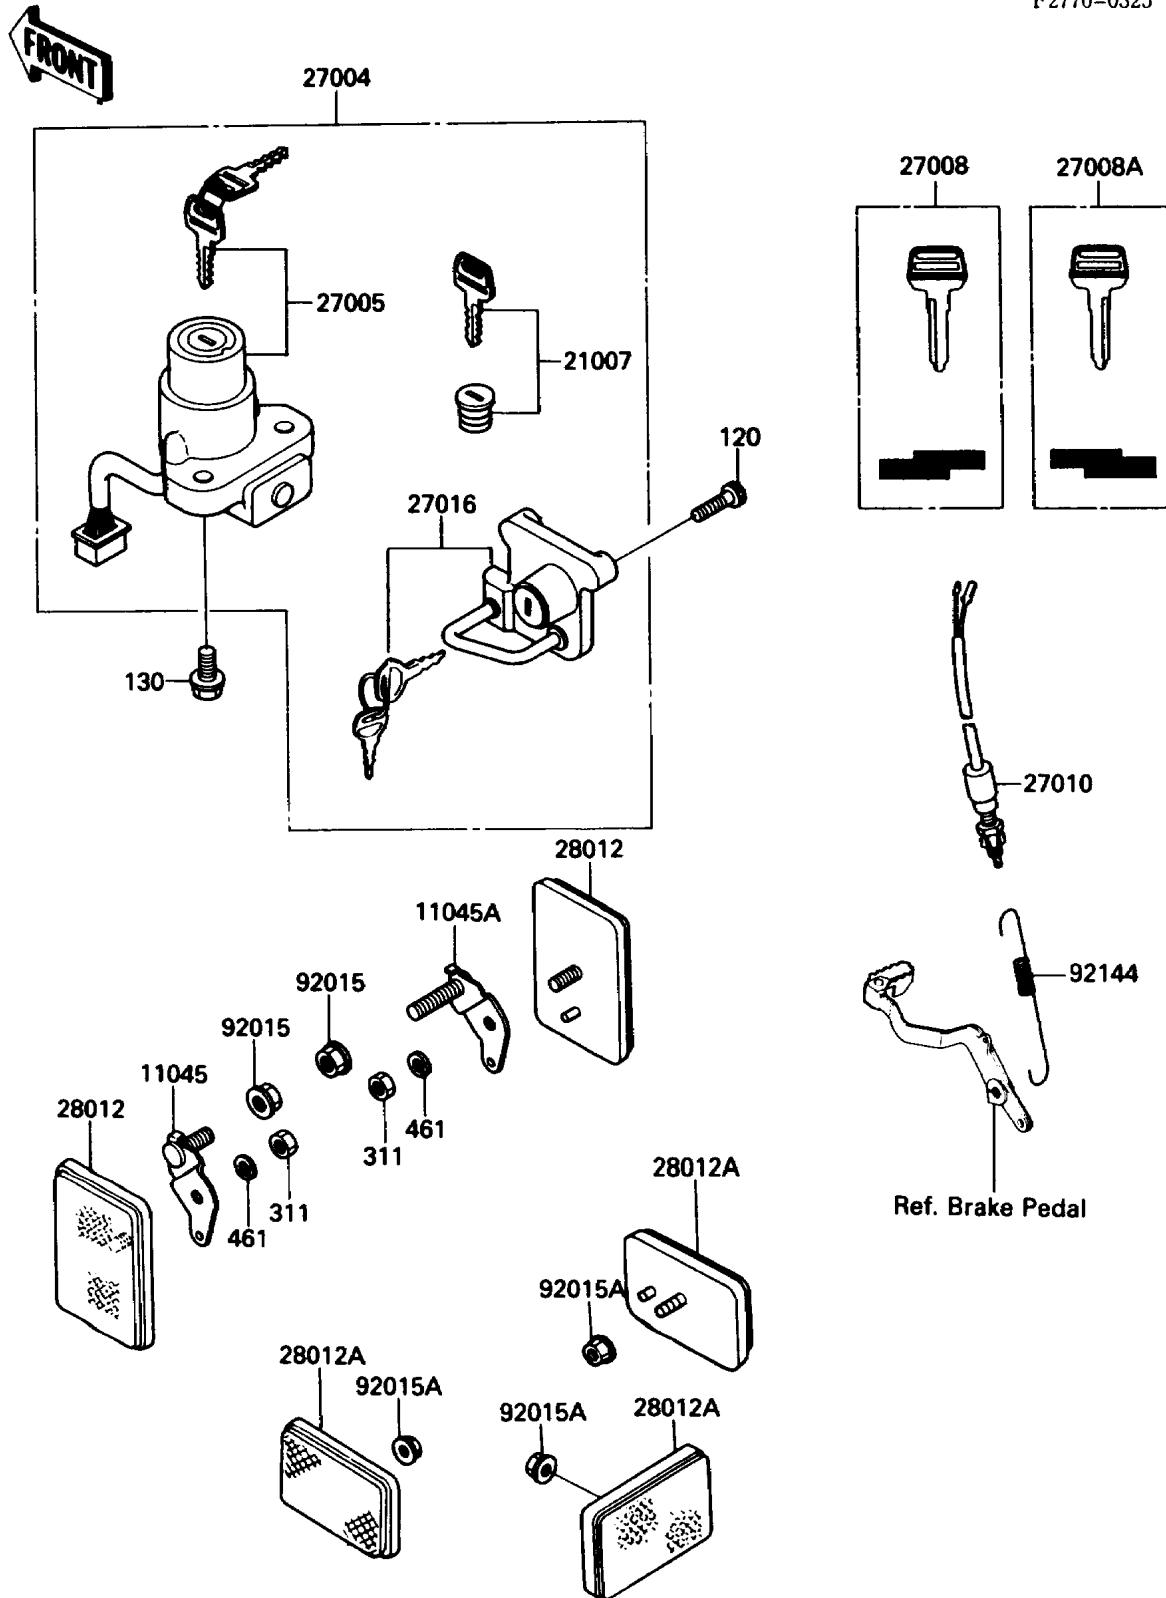

1988 KLR[®] 650

PARTS DIAGRAM

Ignition Switch

F2770-0325

1988 KLR[®] 650

PARTS LIST

Ignition Switch

Kawasaki

Let the Good Times Roll[®]

ITEM NAME

PART NUMBER

QUANTITY
