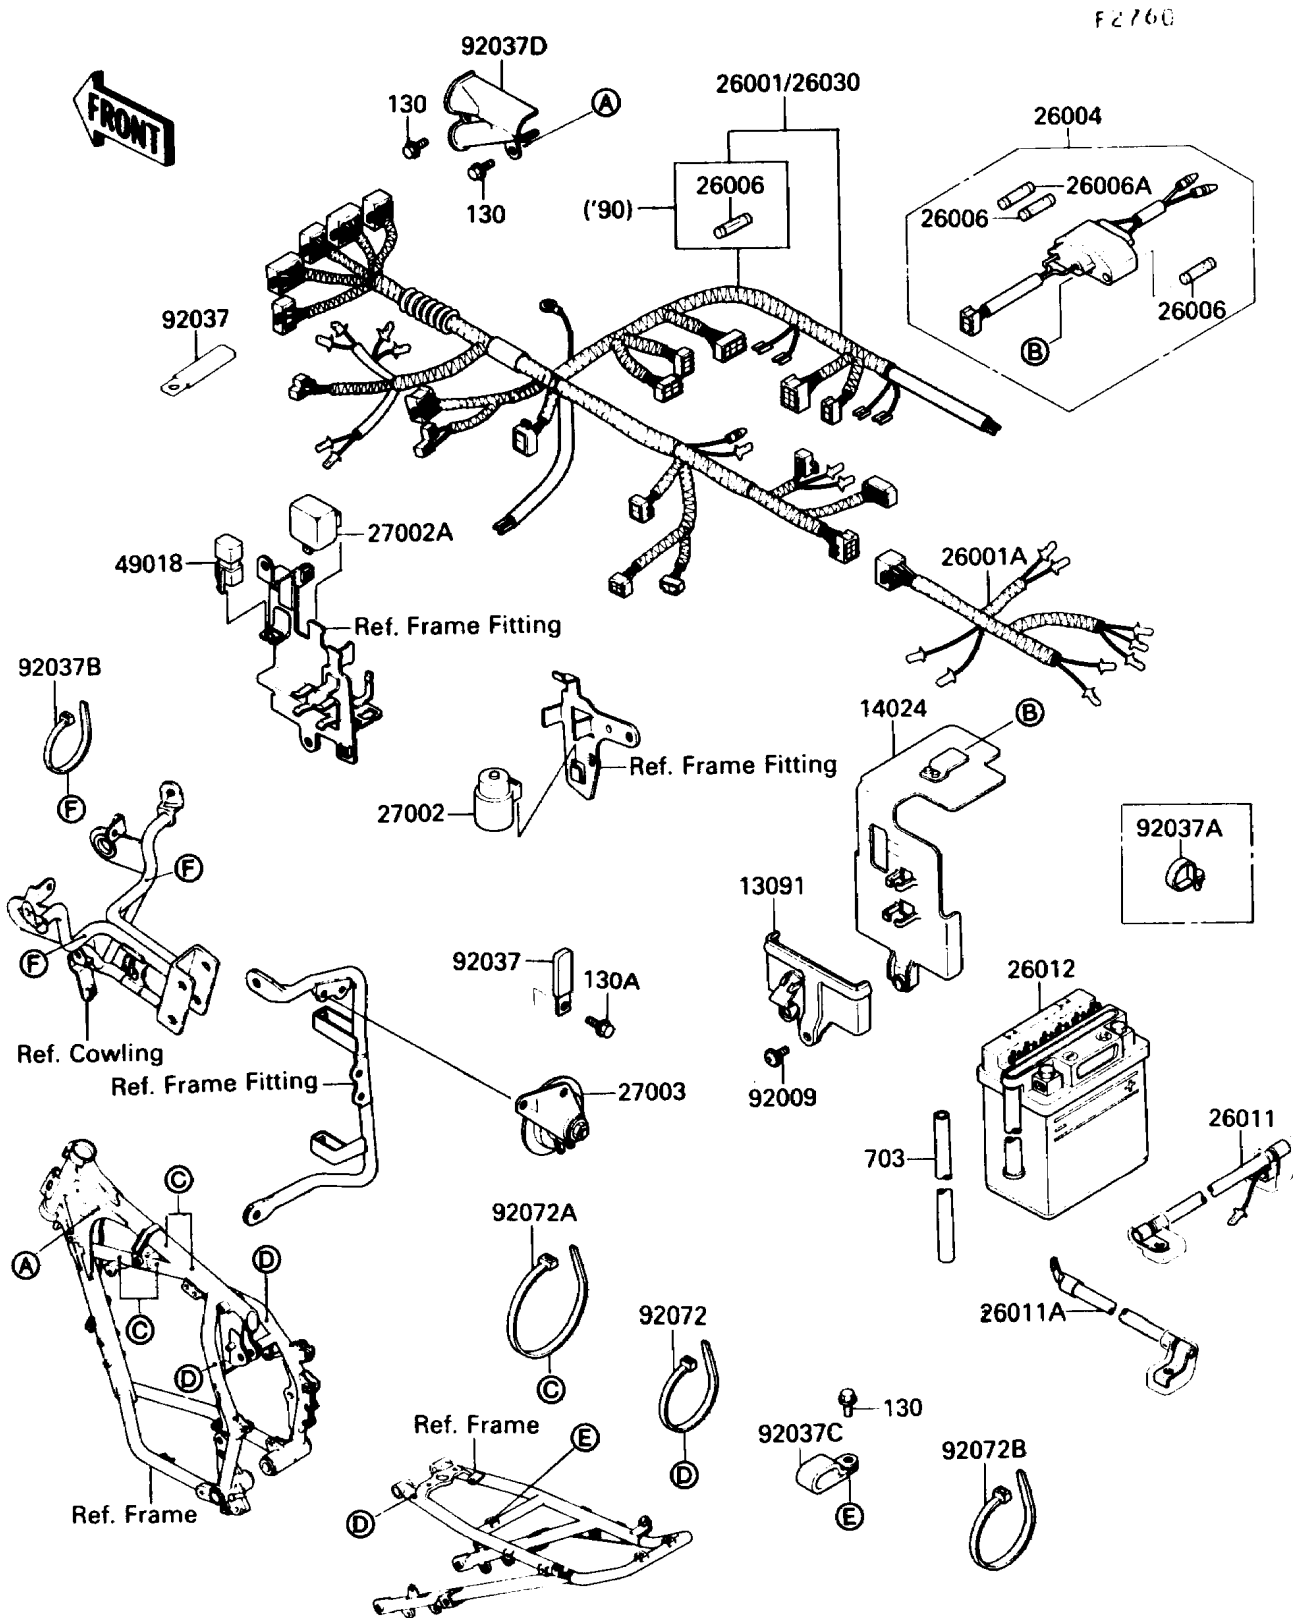

1991 KLR650

PARTS DIAGRAM

Electrical Equipment

1991 KLR650

PARTS LIST

Electrical Equipment

ITEM NAME

PART NUMBER

QUANTITY
