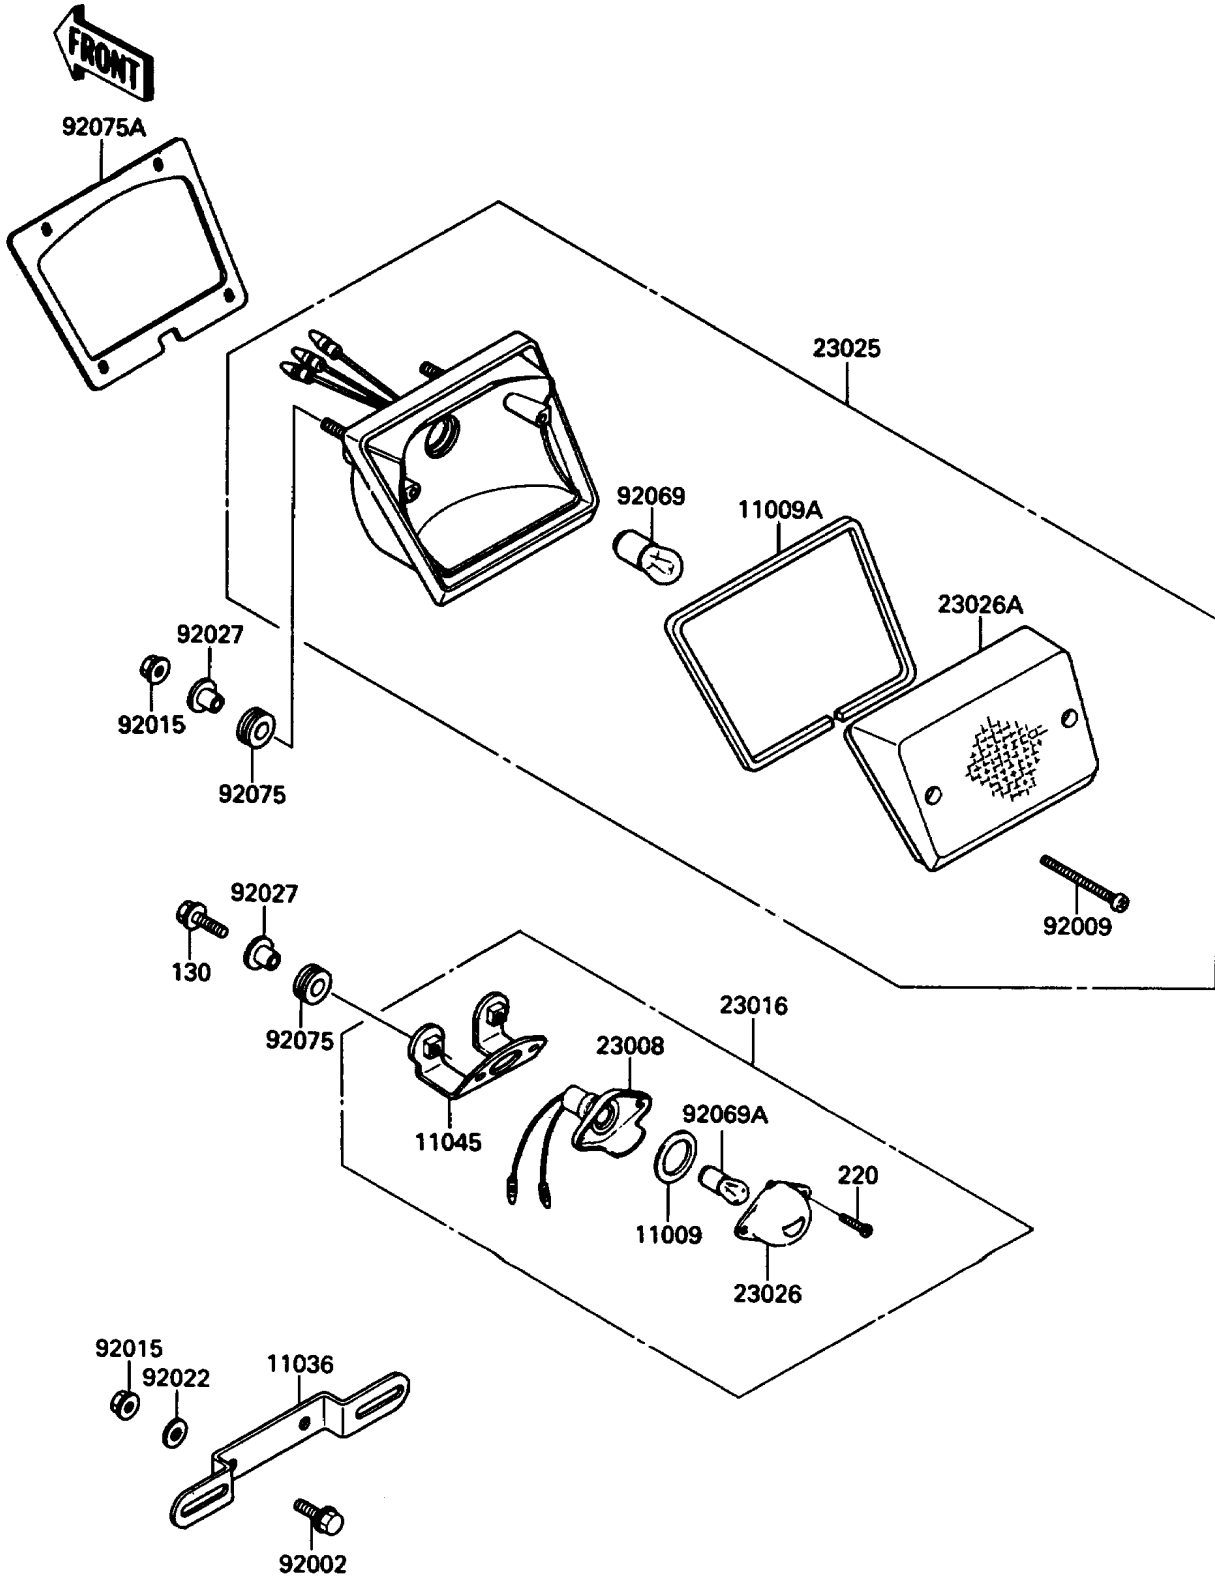

1991 KLR650

PARTS DIAGRAM

Tail Lamp

F 2720

1991 KLR650

PARTS LIST

Tail Lamp

ITEM NAME

PART NUMBER

QUANTITY
