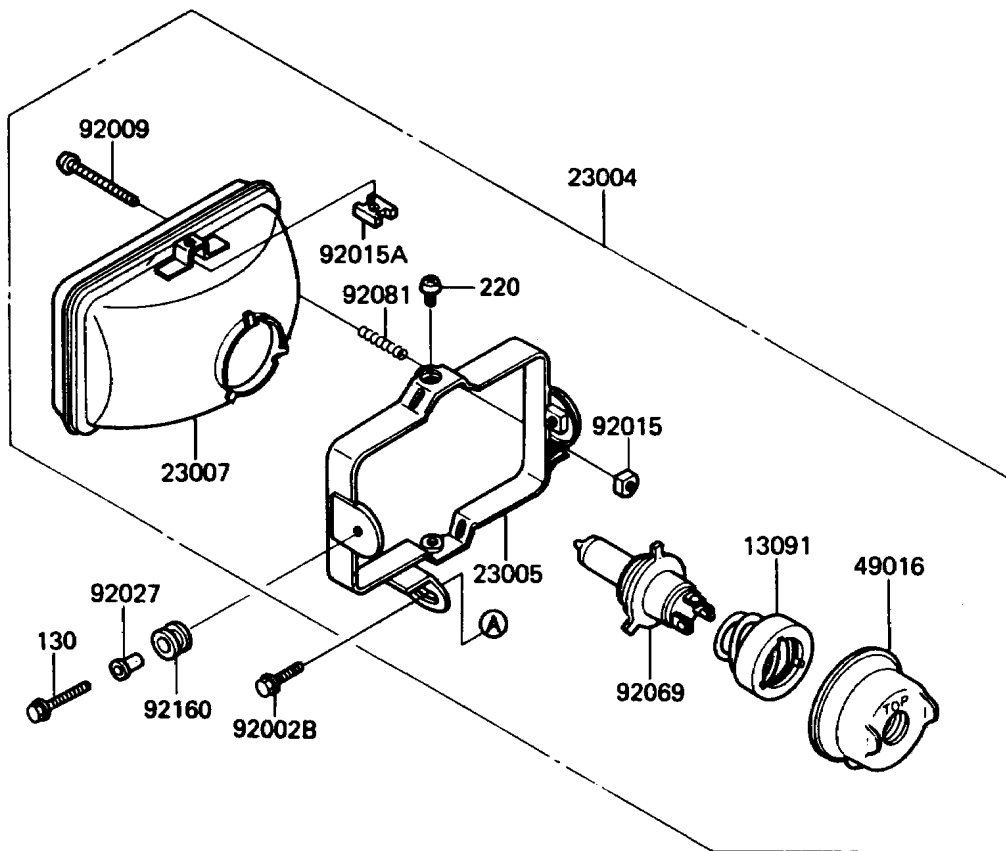

1991 KLR650

PARTS DIAGRAM

Head Lamp

F2710-0280

(JKAKLEA1 HA006501~)

1991 KLR650

PARTS LIST

Head Lamp

ITEM NAME

PART NUMBER

QUANTITY
