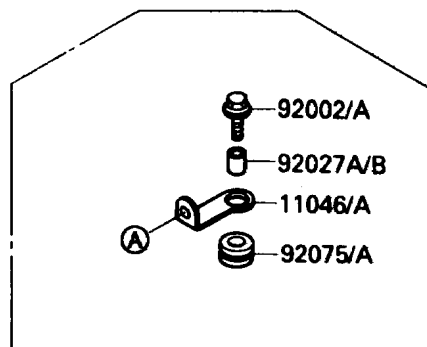

1991 KLR650

PARTS DIAGRAM

Head Lamp

F2710-0280

(JKAKLEA1 HA006501~)

1991 KLR650

PARTS LIST

Head Lamp

ITEM NAME

PART NUMBER

QUANTITY
