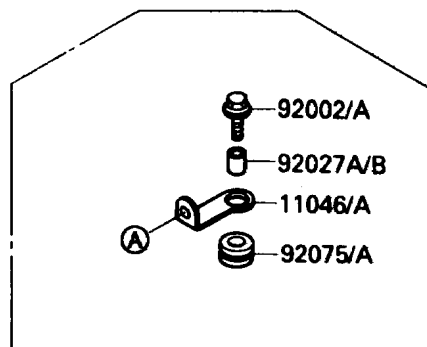

1989 KLR650

PARTS DIAGRAM

Head Lamp

F2710-0280

(JKAKLEA1 HA006501~)

1989 KLR650

PARTS LIST

Head Lamp

ITEM NAME

PART NUMBER

QUANTITY
