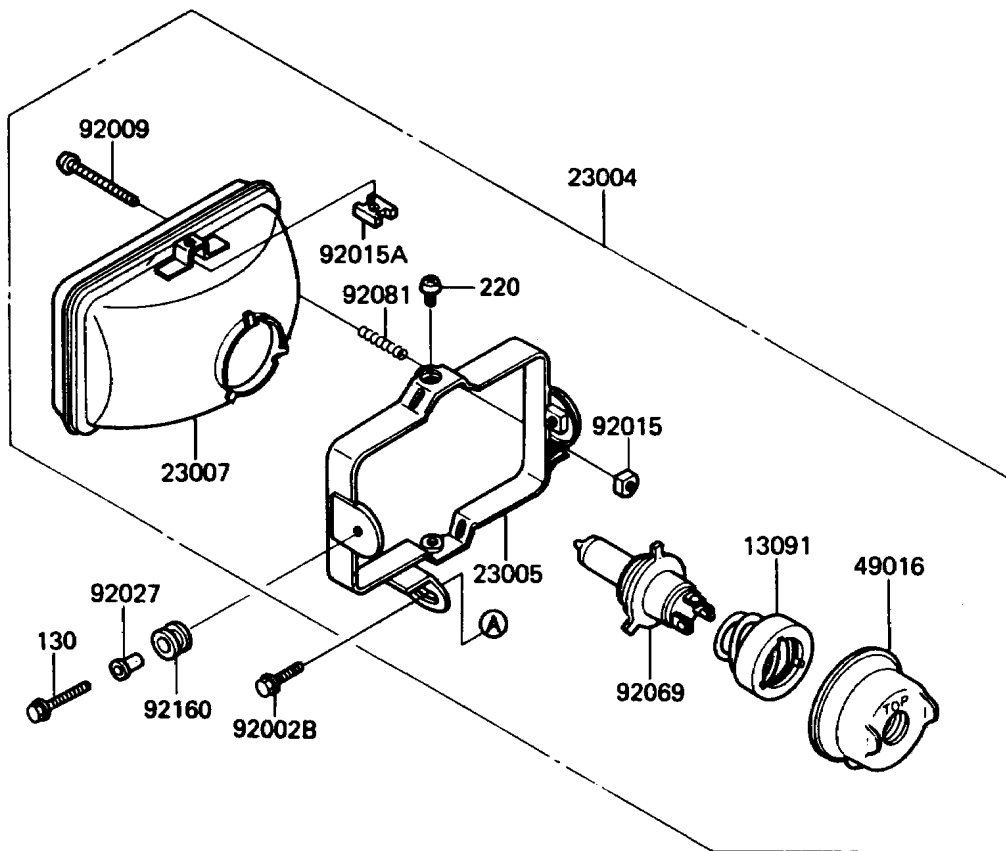

1989 KLR650

PARTS DIAGRAM

Head Lamp

F2710-0280

(JKAKLEA1 HA006501~)

1989 KLR650

PARTS LIST

Head Lamp

ITEM NAME

PART NUMBER

QUANTITY
