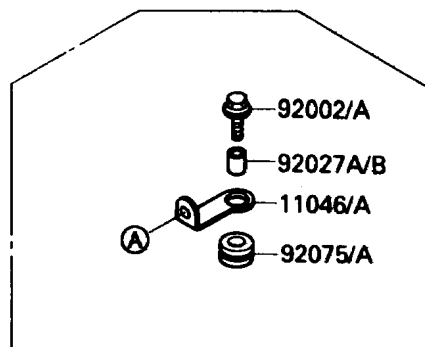

1989 KLR650

PARTS DIAGRAM

Head Lamp

F2710-0280

(JKAKLEA1 HA006501~)

1989 KLR650

PARTS LIST

Head Lamp

ITEM NAME

PART NUMBER

QUANTITY
