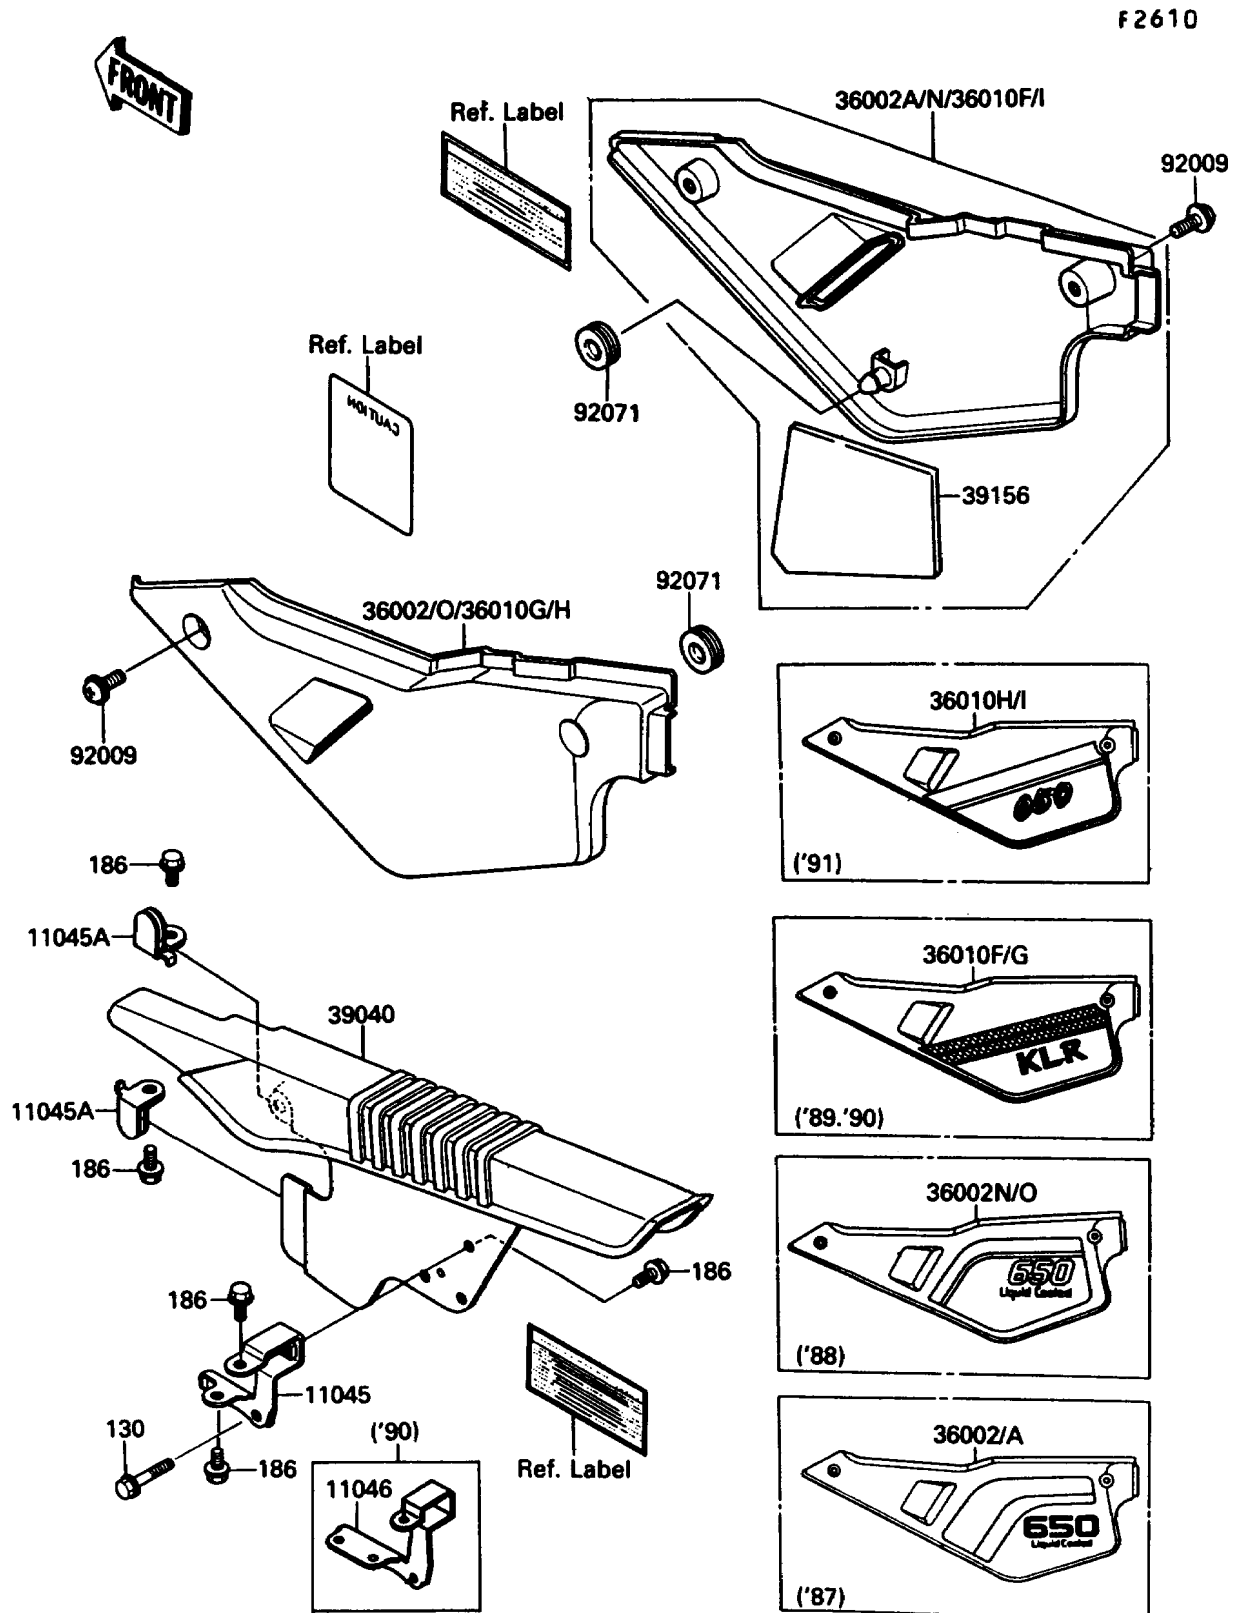

1987 KLR® 650

PARTS DIAGRAM

Side Cover/Chain Case

1987 KLR[®] 650

PARTS LIST

Side Cover/Chain Case

Kawasaki

Let the Good Times Roll[®]

ITEM NAME

PART NUMBER

QUANTITY
